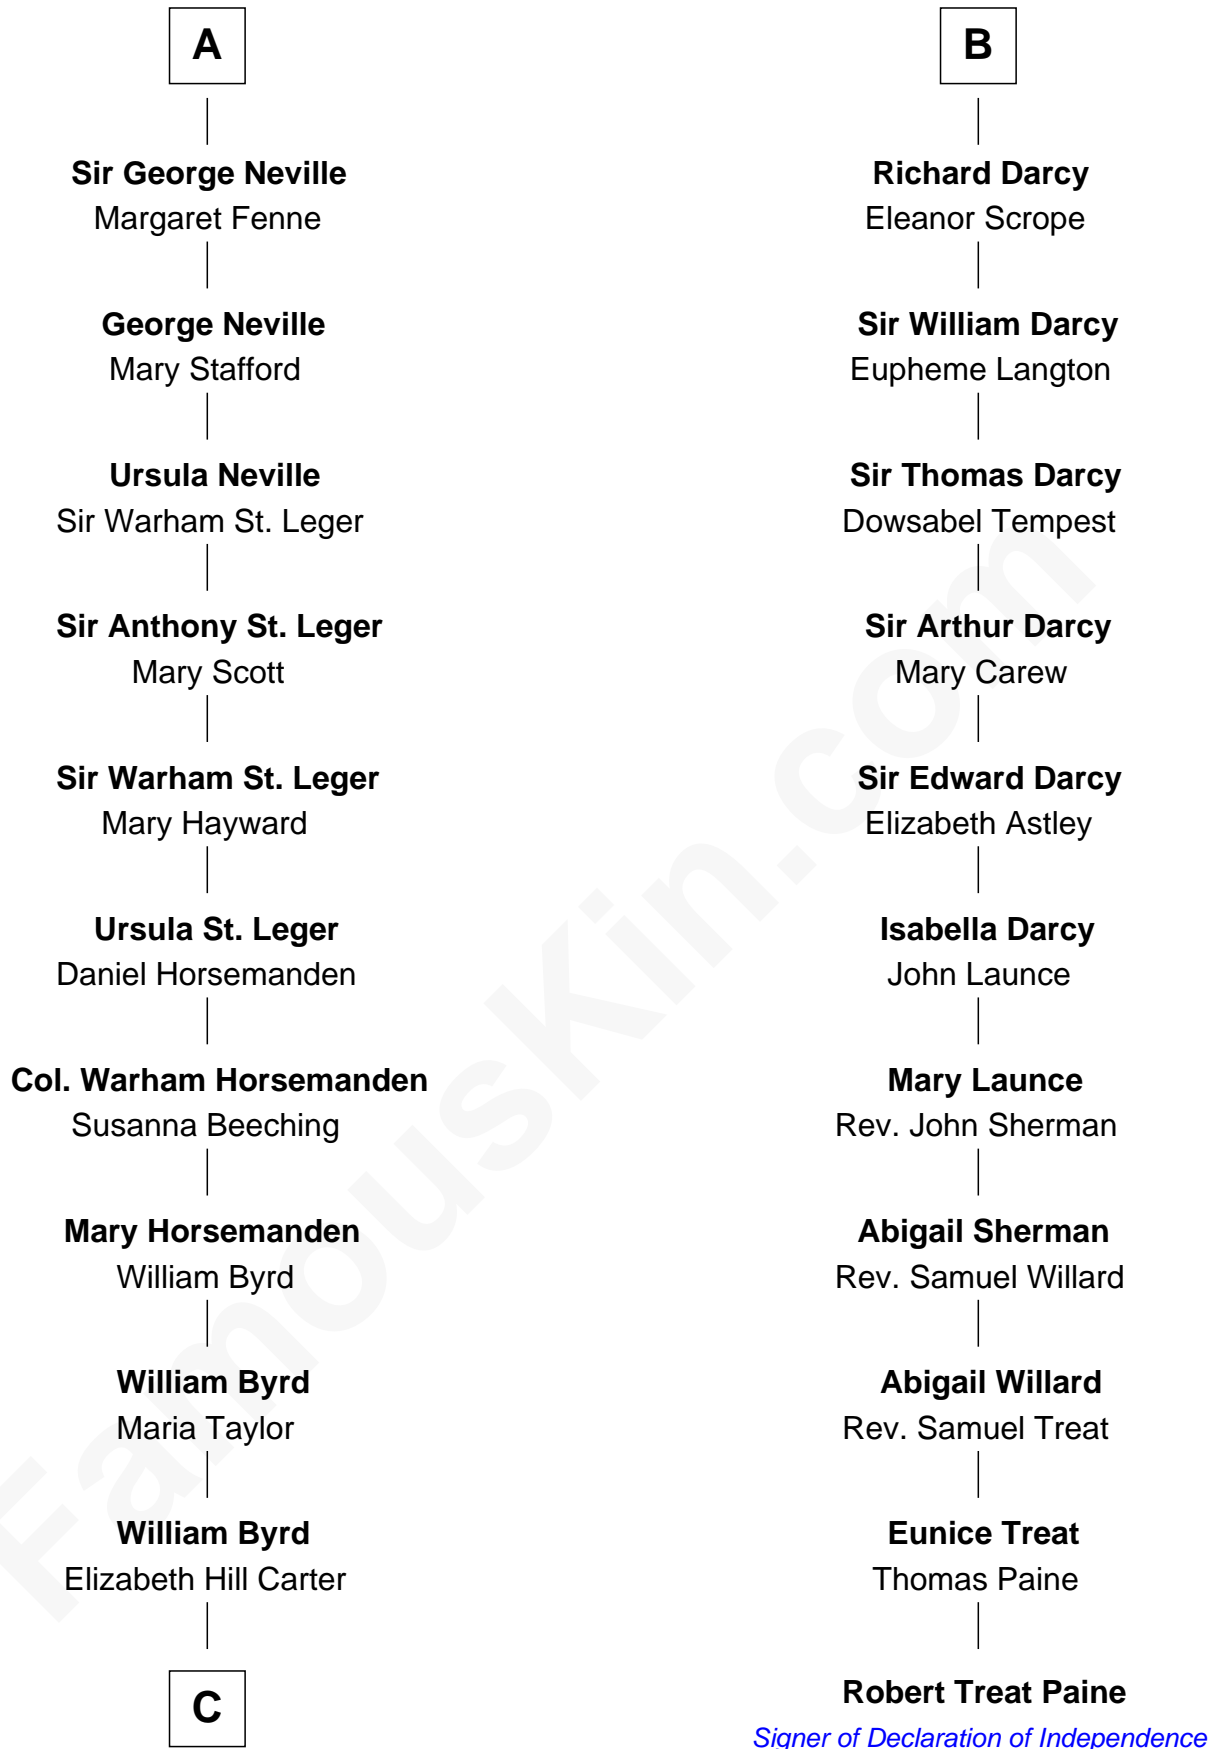

FamousKin.com

Relationship Chart of

Admiral Richard Byrd

Polar Explorer

17th cousin 4 times removed of

Robert Treat Paine

Signer of the Declaration of Independence

Sir William Longespee

Ela of Salisbury

C

—
Thomas Taylor Byrd

Mary Armistead

—
Richard Evelyn Byrd

Anne Harrison

—
Col. William Byrd
Jane Meriwether Rivers

—
Richard Evelyn Byrd

Eleanor Bolling Flood

—
Admiral Richard Byrd

Polar Explorer

FamousKin.com