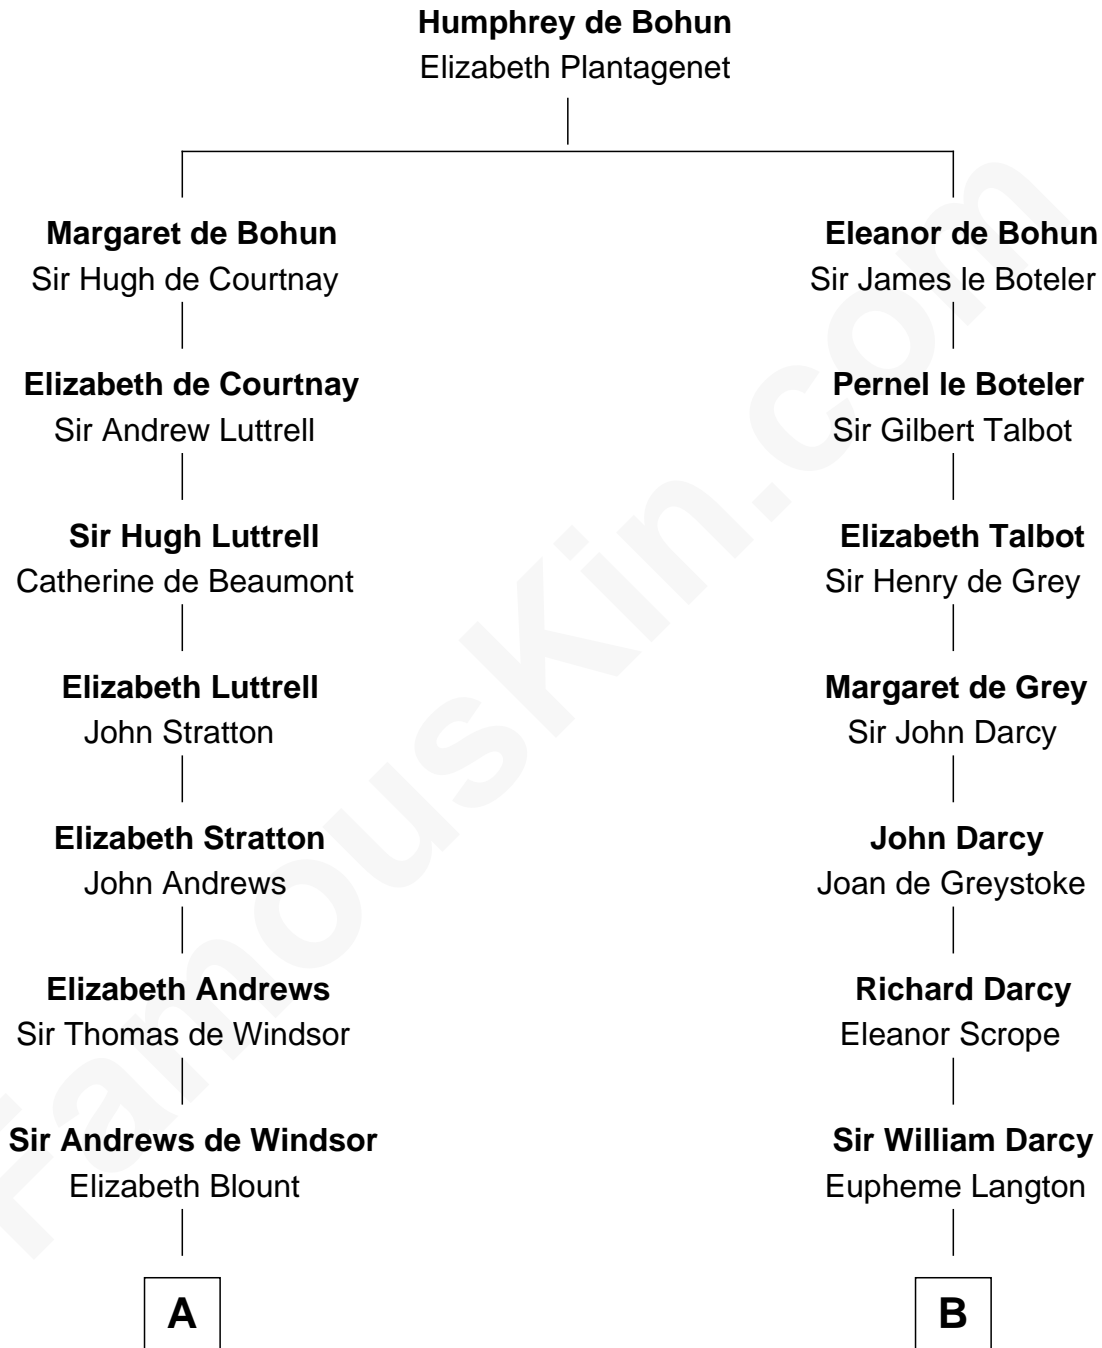

FamousKin.com
Relationship Chart of
Admiral Richard Byrd
Polar Explorer

15th cousin 3 times removed of

Robert Treat Paine
Signer of the Declaration of Independence

C

Richard Evelyn Byrd
Eleanor Bolling Flood

Admiral Richard Byrd
Polar Explorer

FamousKin.com