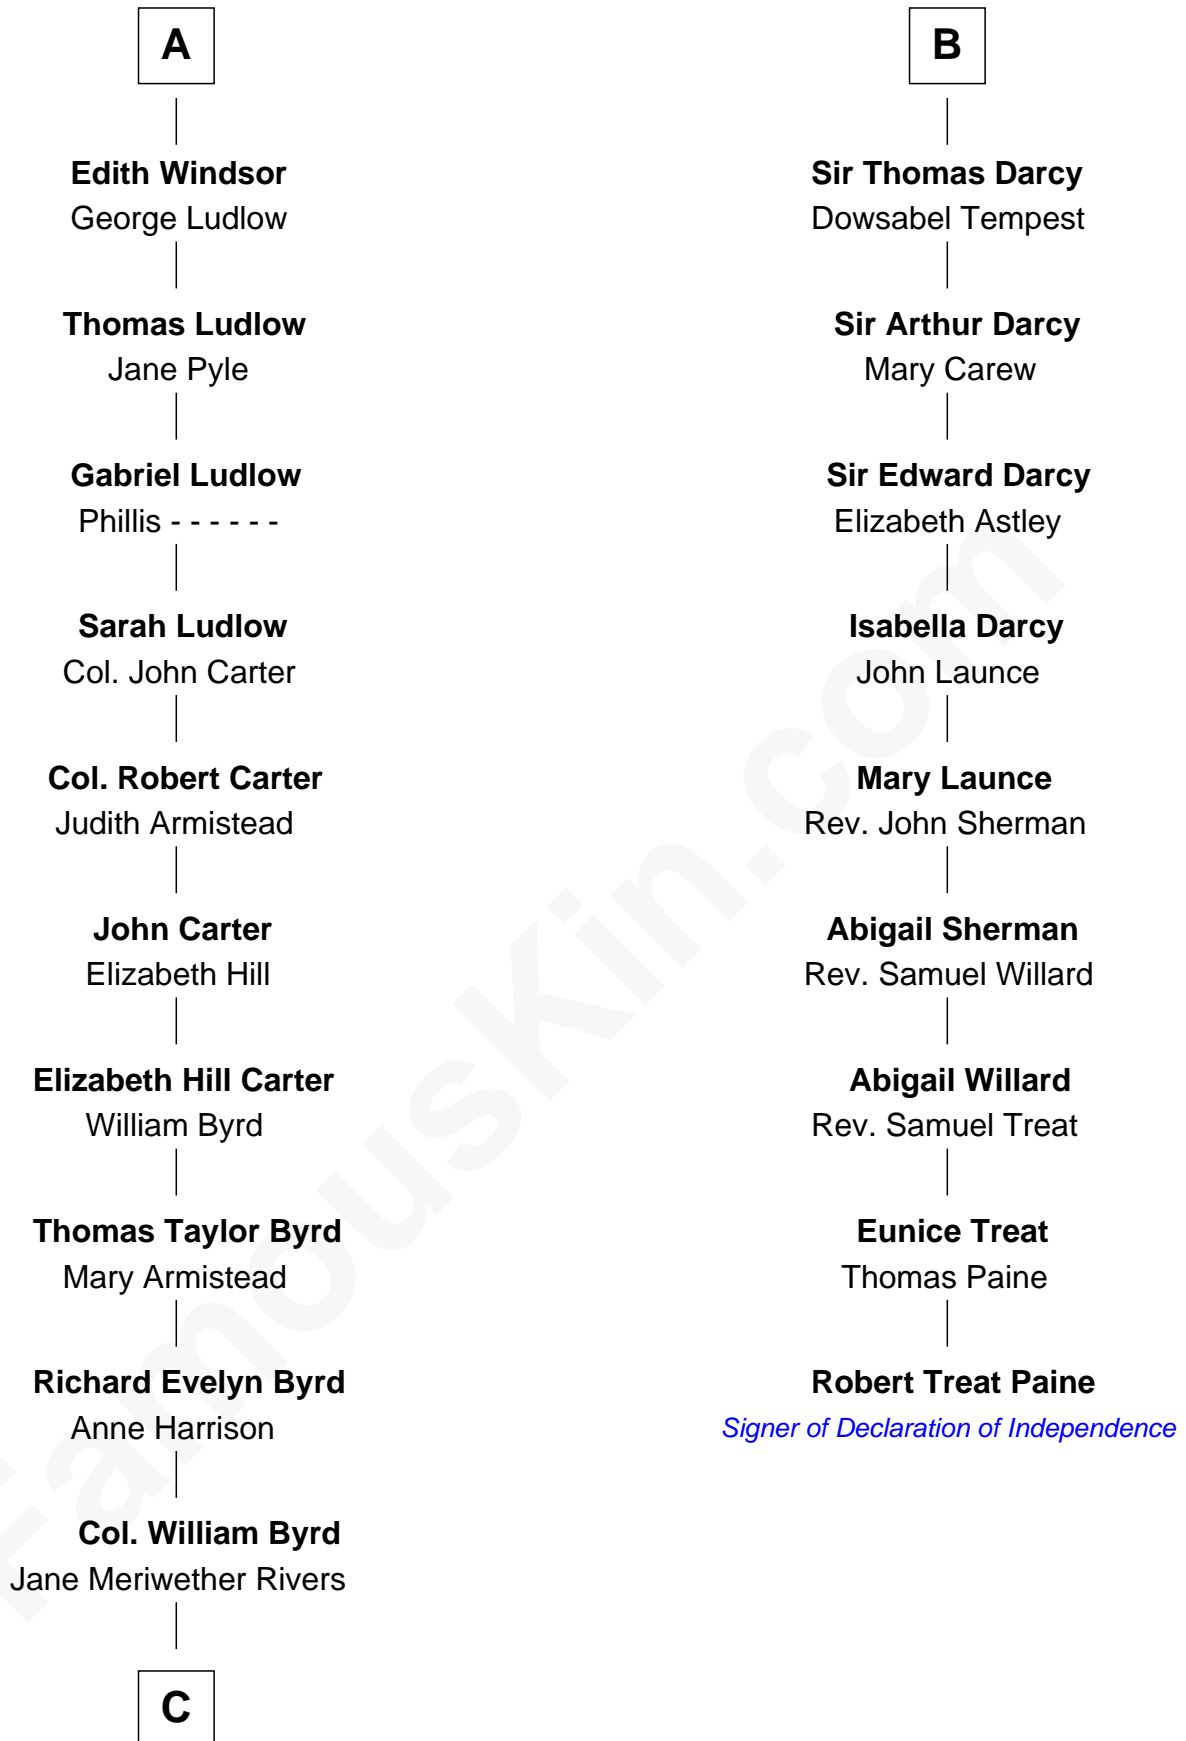

FamousKin.com
Relationship Chart of
Admiral Richard Byrd
Polar Explorer

15th cousin 3 times removed of

Robert Treat Paine
Signer of the Declaration of Independence

C

Richard Evelyn Byrd
Eleanor Bolling Flood

Admiral Richard Byrd
Polar Explorer

FamousKin.com