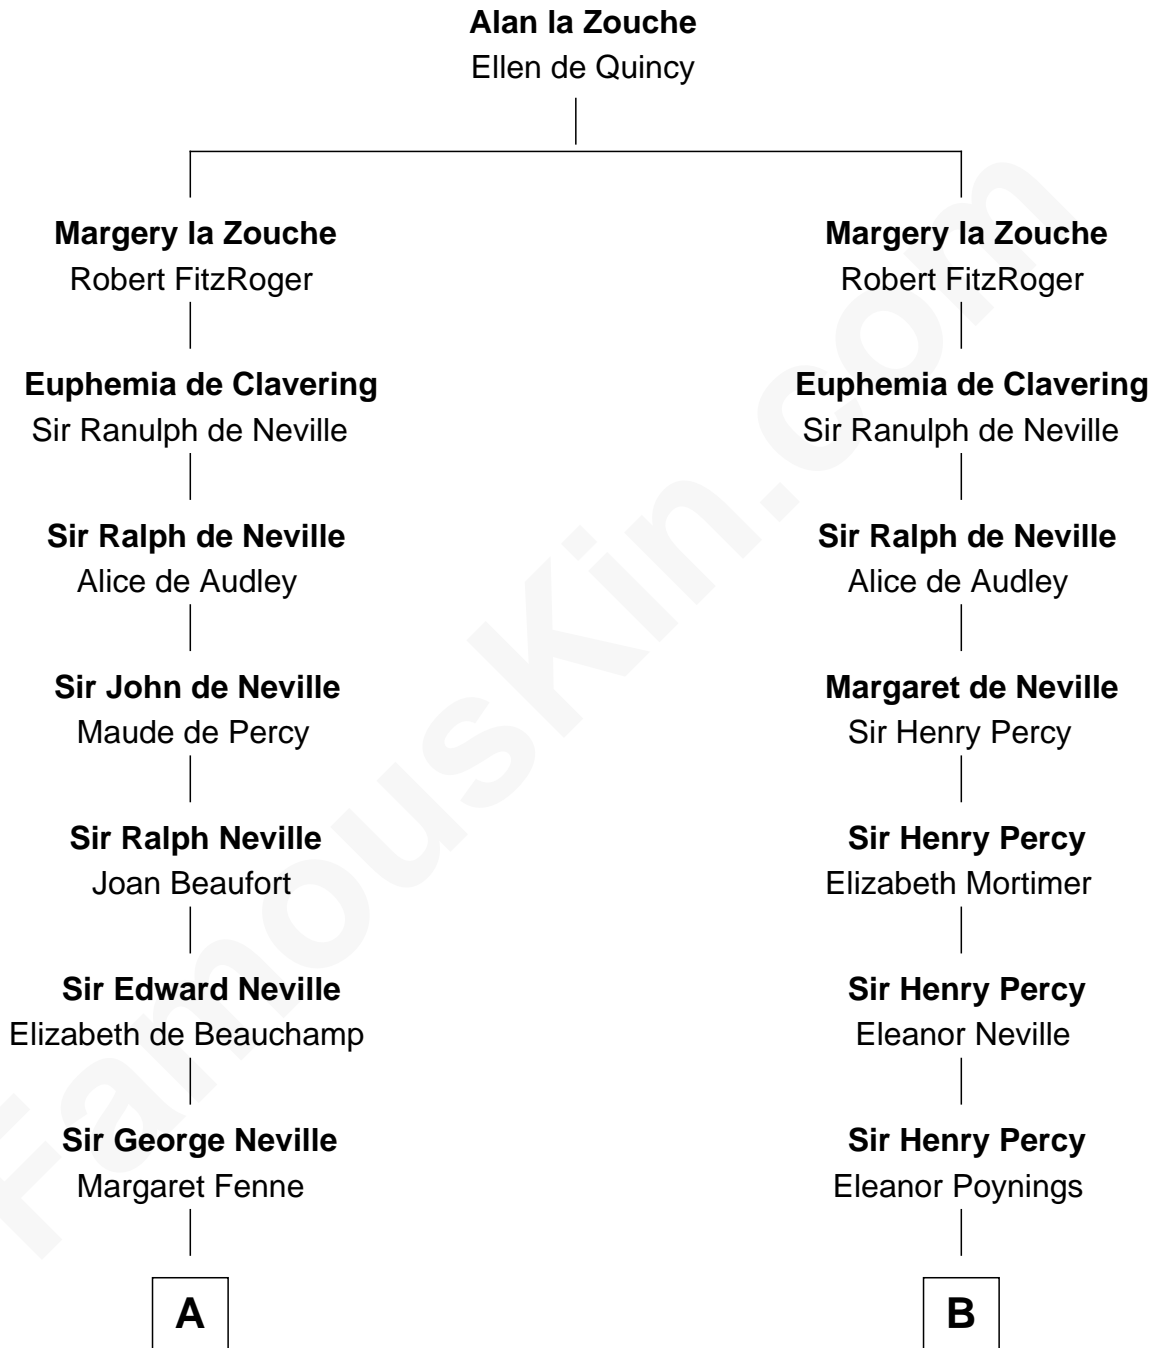

**FamousKin.com**  
**Relationship Chart of**  
**Admiral Richard Byrd**  
*Polar Explorer*

16th cousin 4 times removed of

**Thomas Nelson**  
*Signer of the Declaration of Independence*

**C**

Richard Evelyn Byrd

Anne Harrison

Col. William Byrd

Jane Meriwether Rivers

Richard Evelyn Byrd

Eleanor Bolling Flood

Admiral Richard Byrd

*Polar Explorer*

FamousKin.com