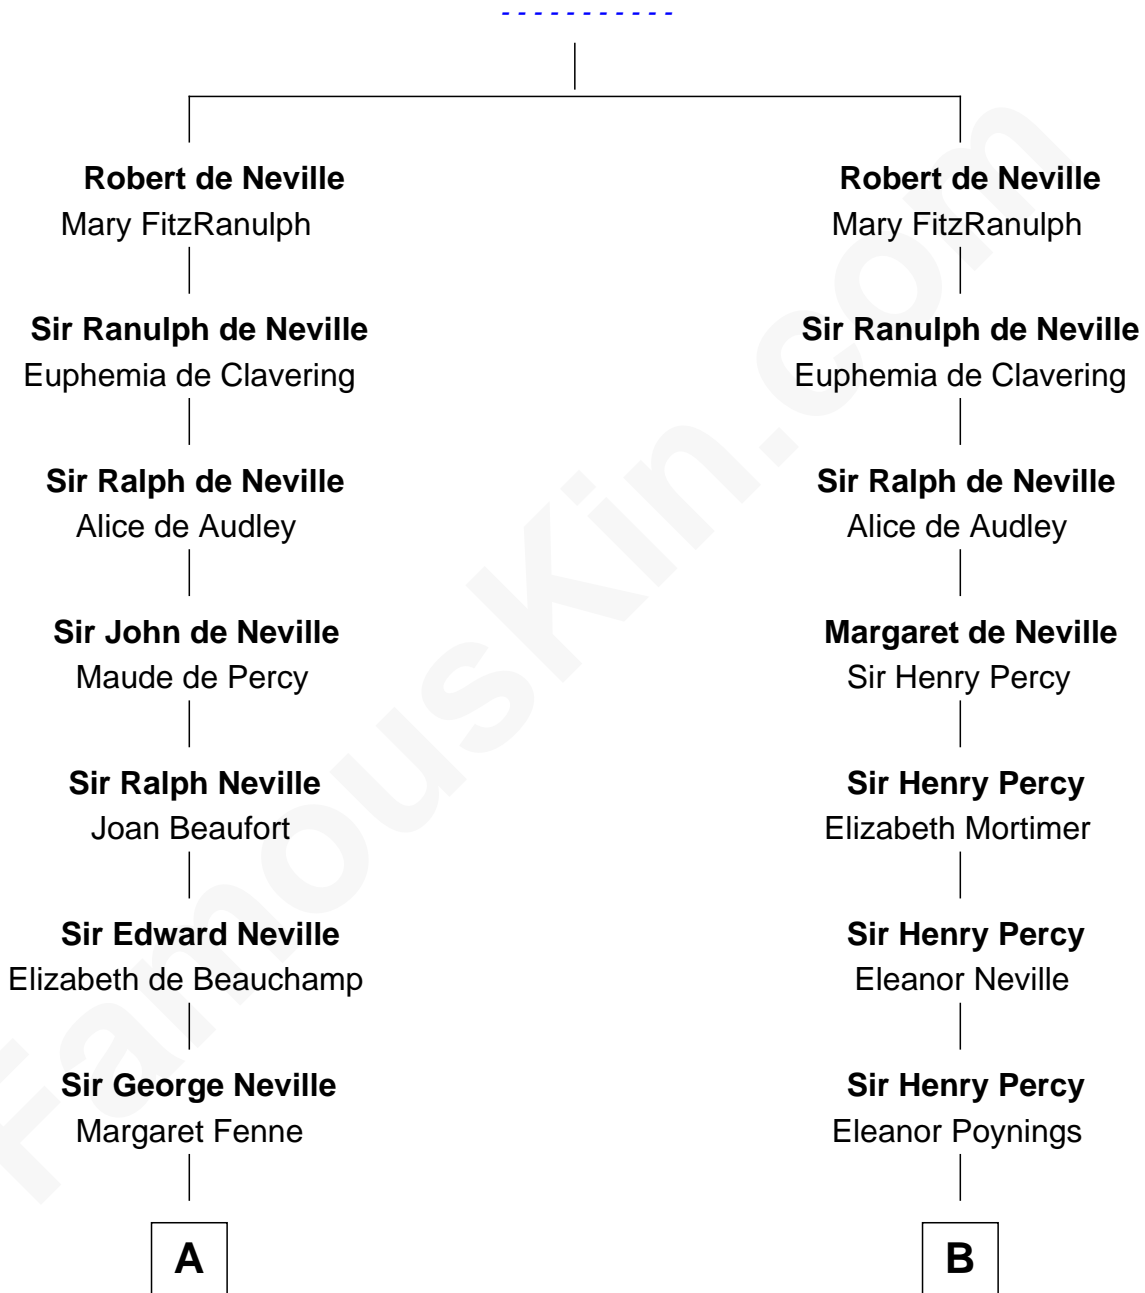

**FamousKin.com**  
**Relationship Chart of**  
**Admiral Richard Byrd**  
*Polar Explorer*

16th cousin 4 times removed of

**Thomas Nelson**  
*Signer of the Declaration of Independence*

**Sir Robert de Neville**

**C**

Richard Evelyn Byrd

Anne Harrison

Col. William Byrd

Jane Meriwether Rivers

Richard Evelyn Byrd

Eleanor Bolling Flood

Admiral Richard Byrd

*Polar Explorer*

FamousKin.com