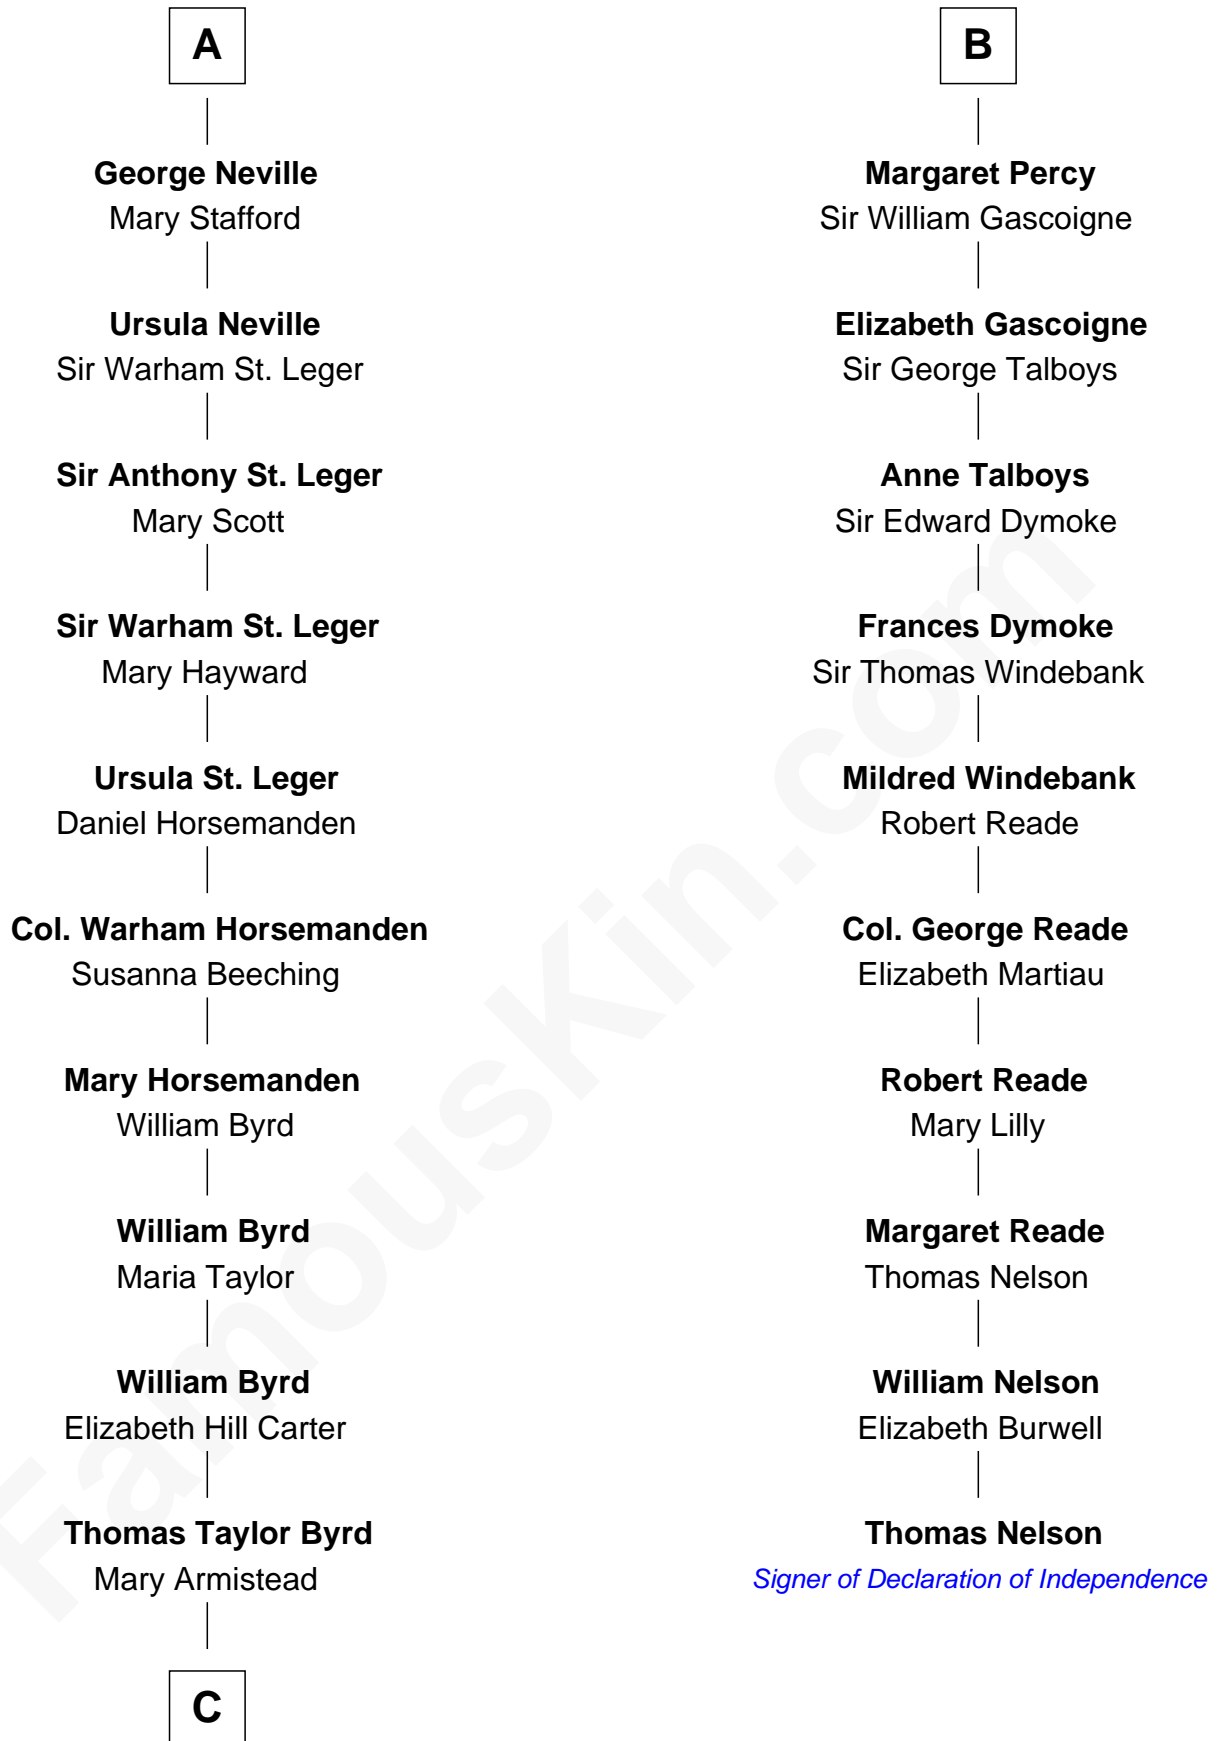

**FamousKin.com**  
**Relationship Chart of**  
**Admiral Richard Byrd**  
*Polar Explorer*

16th cousin 4 times removed of

**Thomas Nelson**  
*Signer of the Declaration of Independence*

**Sir Robert de Neville**

**C**

Richard Evelyn Byrd

Anne Harrison

Col. William Byrd

Jane Meriwether Rivers

Richard Evelyn Byrd

Eleanor Bolling Flood

Admiral Richard Byrd

*Polar Explorer*

FamousKin.com