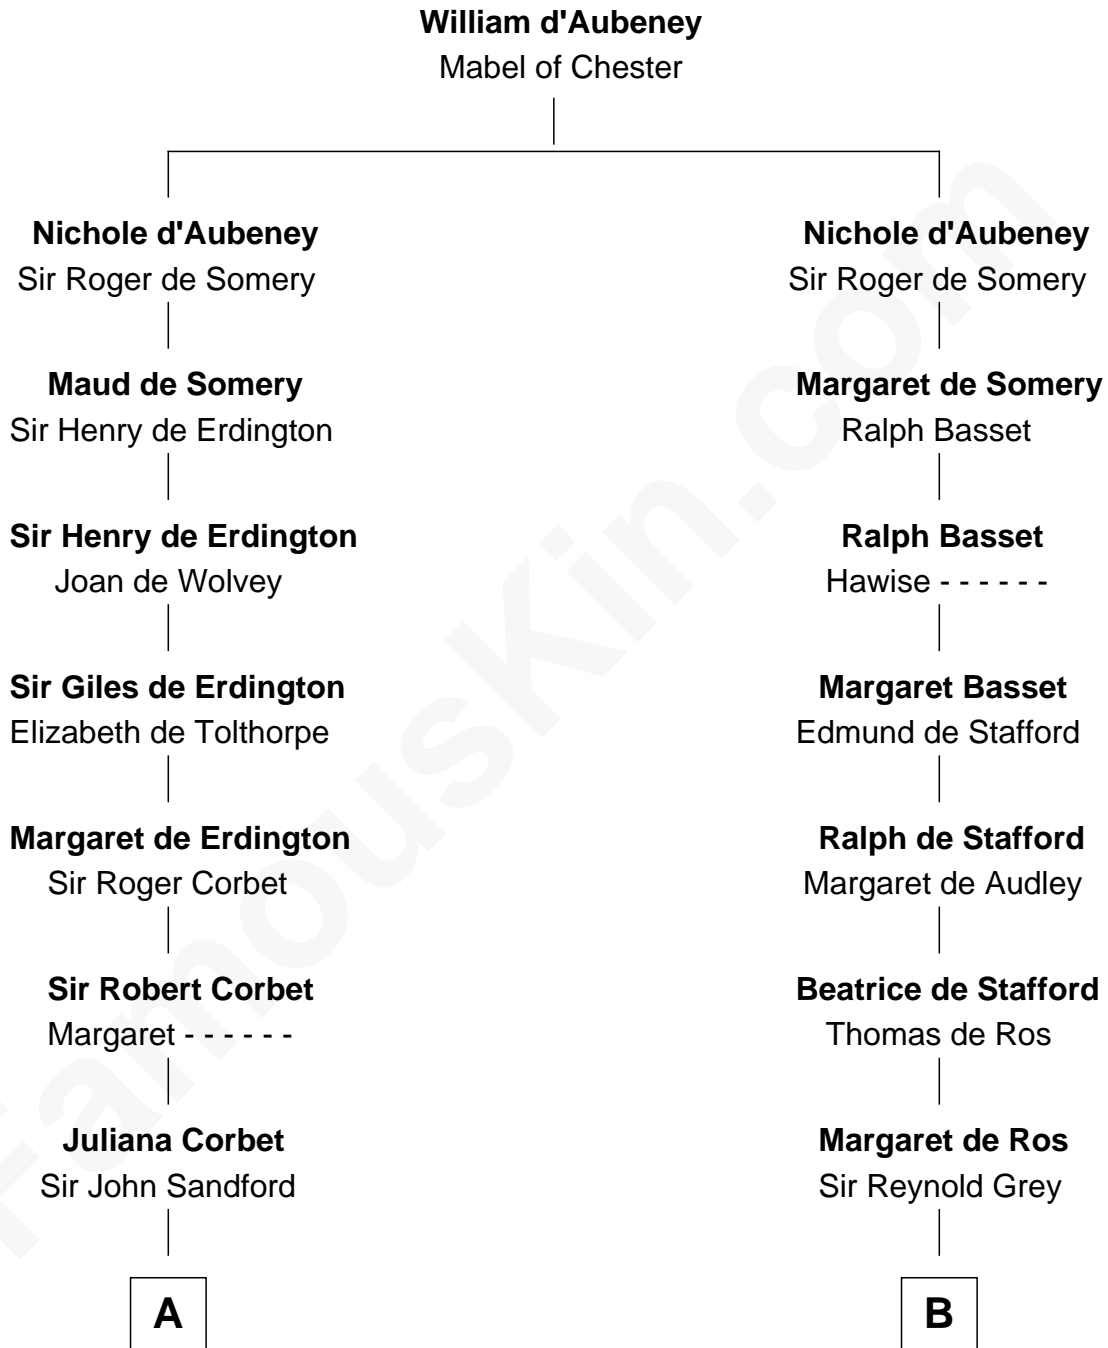

FamousKin.com
Relationship Chart of
Admiral Richard Byrd
Polar Explorer

18th cousin 3 times removed of

Thomas Nelson
Signer of the Declaration of Independence

C

Evelyn Taylor Byrd

Benjamin Harrison

Anne Harrison

Richard Evelyn Byrd

Col. William Byrd

Jane Meriwether Rivers

Richard Evelyn Byrd

Eleanor Bolling Flood

Admiral Richard Byrd

Polar Explorer

D