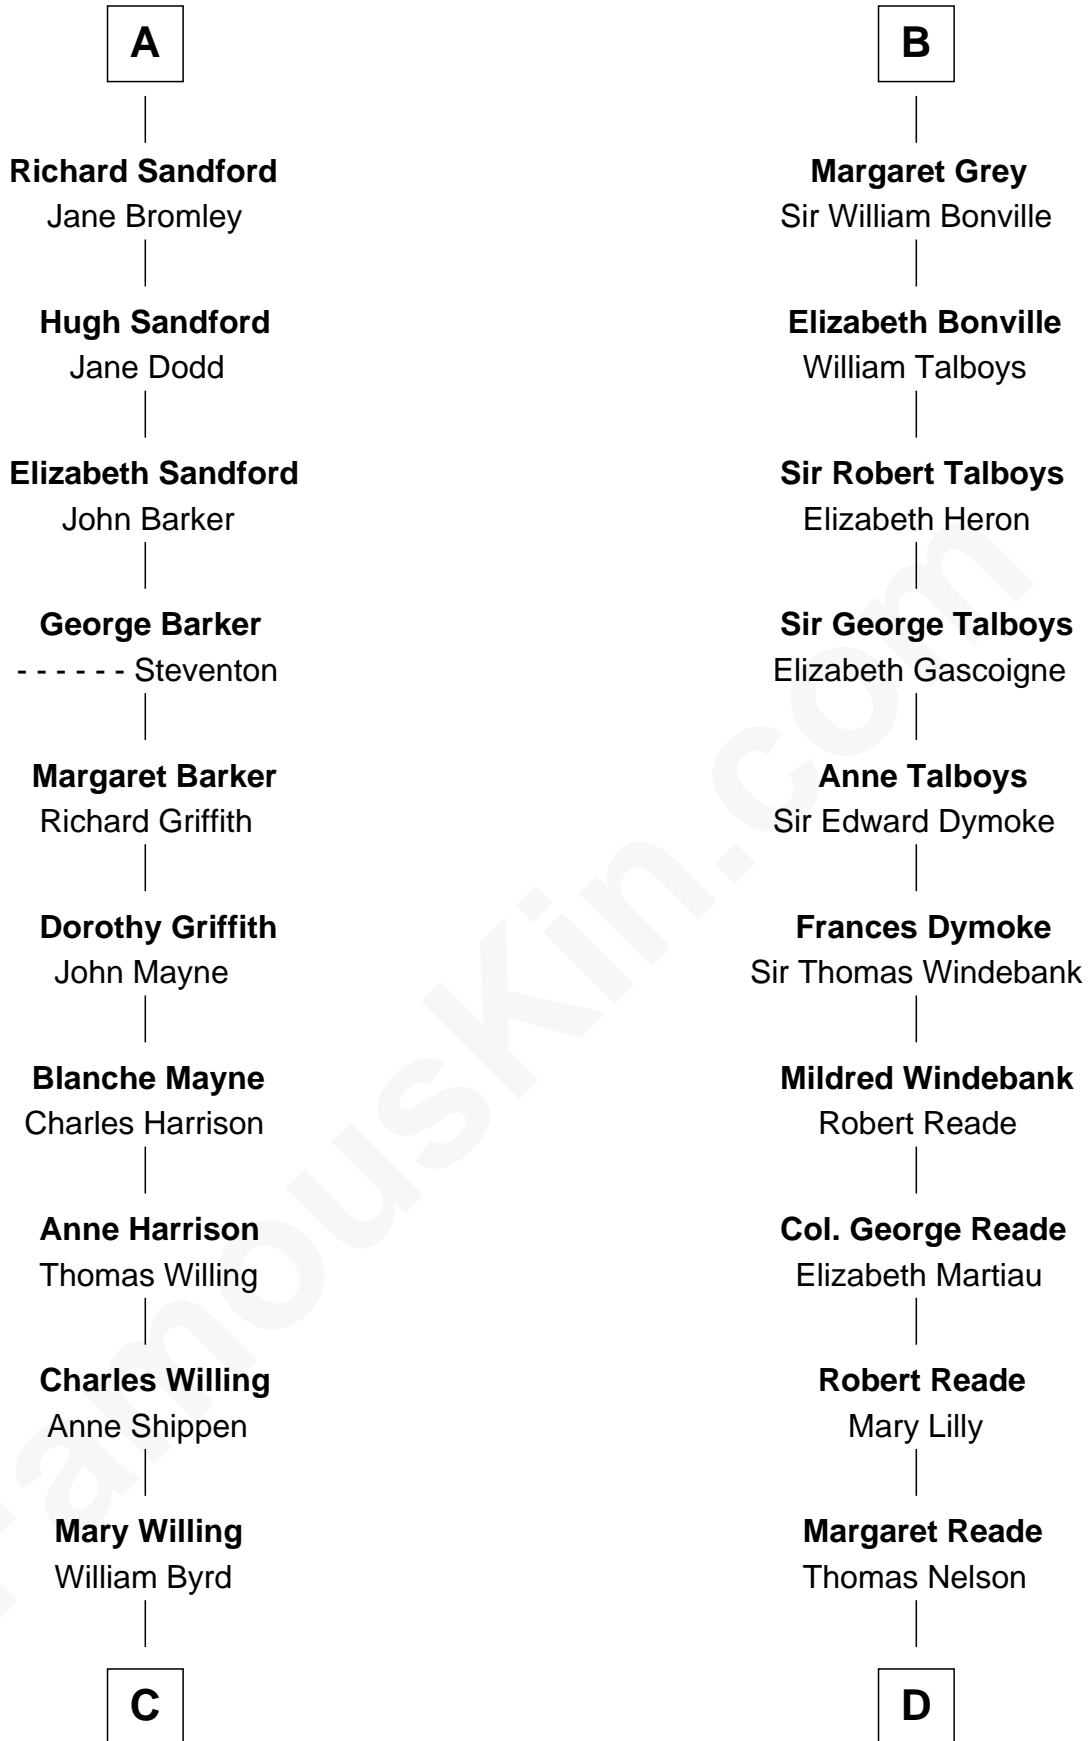

FamousKin.com
Relationship Chart of
Admiral Richard Byrd
Polar Explorer

18th cousin 3 times removed of

Thomas Nelson
Signer of the Declaration of Independence

C

Evelyn Taylor Byrd

Benjamin Harrison

Anne Harrison

Richard Evelyn Byrd

Col. William Byrd

Jane Meriwether Rivers

Richard Evelyn Byrd

Eleanor Bolling Flood

Admiral Richard Byrd

Polar Explorer

D