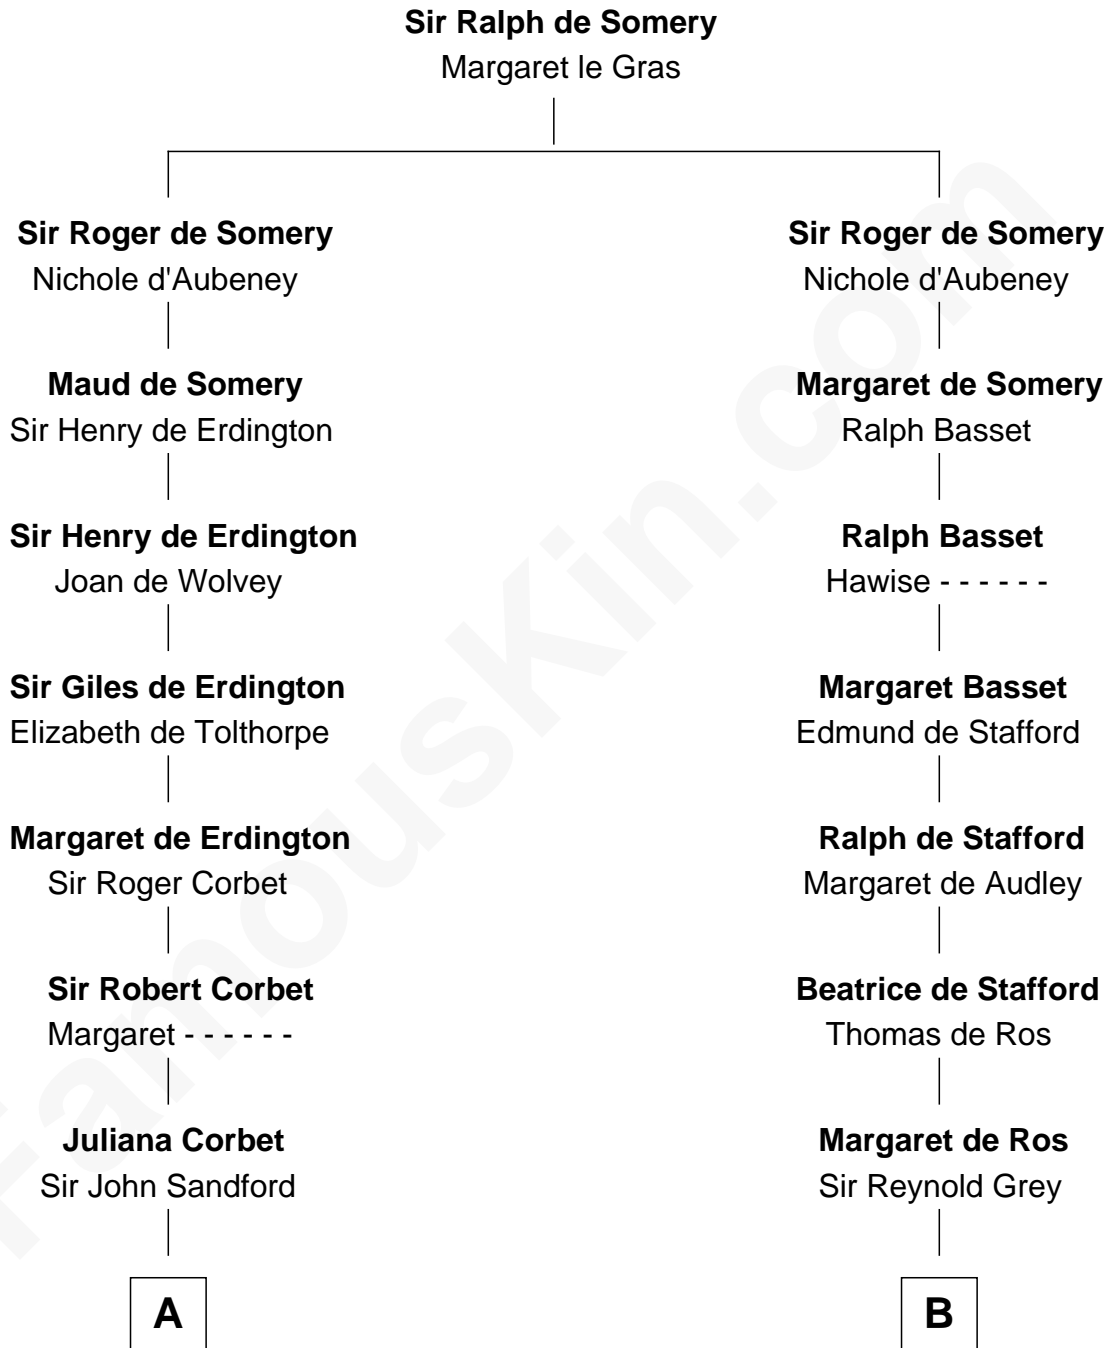

**FamousKin.com**  
**Relationship Chart of**  
**Admiral Richard Byrd**  
*Polar Explorer*

18th cousin 3 times removed of

**Thomas Nelson**  
*Signer of the Declaration of Independence*

**C**

**Evelyn Taylor Byrd**

Benjamin Harrison

**Anne Harrison**

Richard Evelyn Byrd

**Col. William Byrd**

Jane Meriwether Rivers

**Richard Evelyn Byrd**

Eleanor Bolling Flood

**Admiral Richard Byrd**

*Polar Explorer*

**D**

**William Nelson**

Elizabeth Burwell

**Thomas Nelson**

*Signer of Declaration of Independence*

FamousKin.com