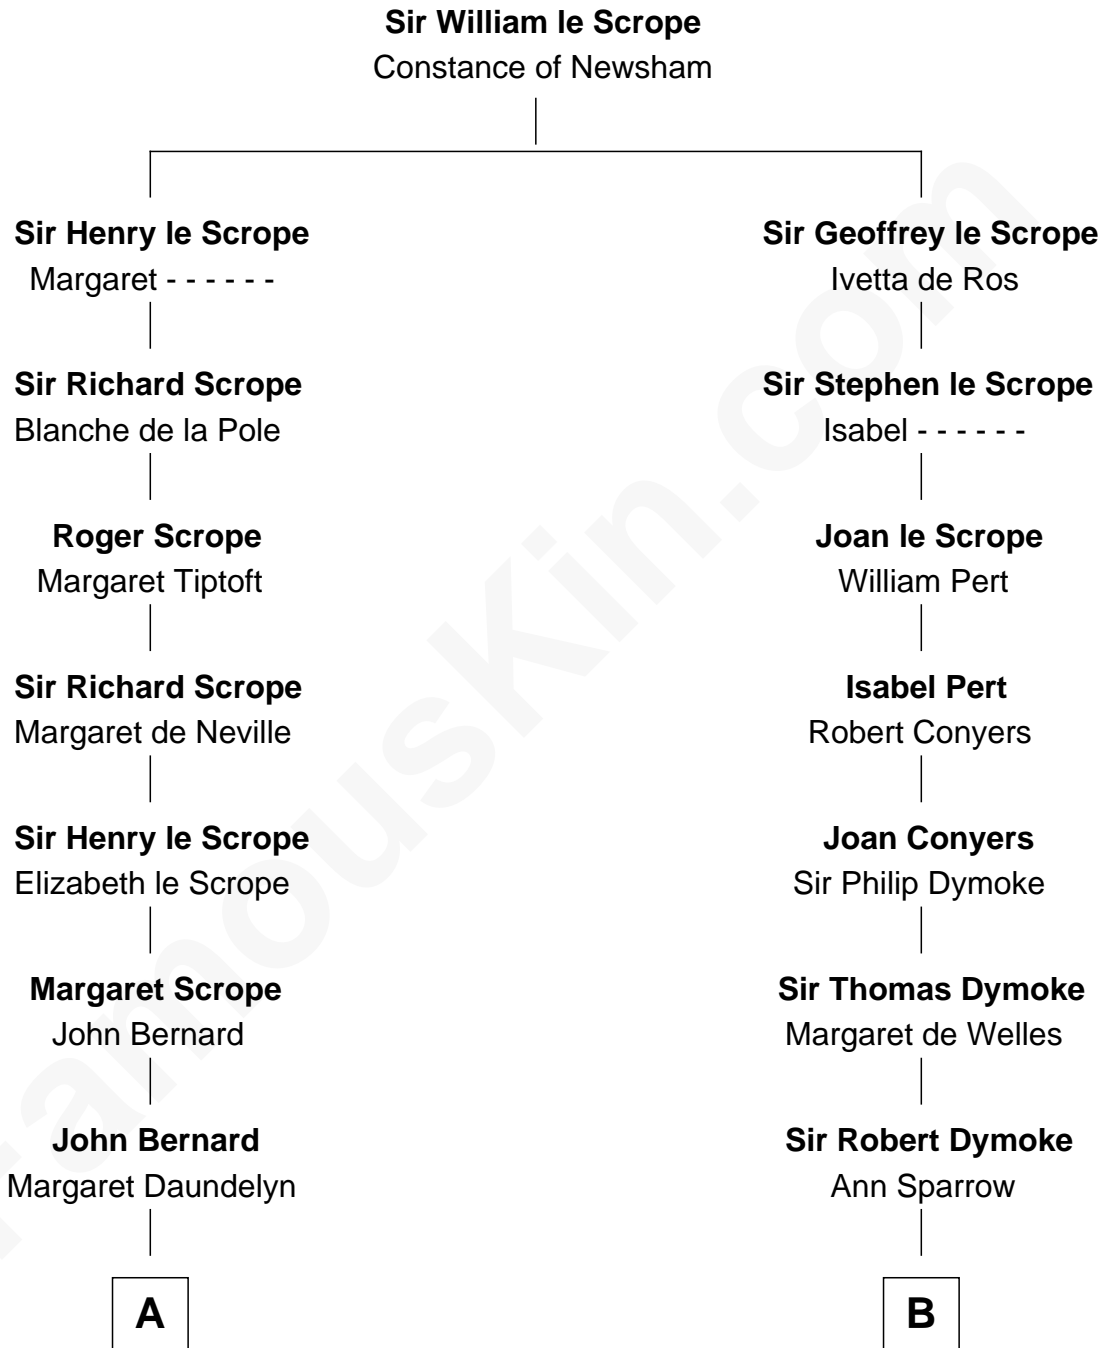

FamousKin.com
Relationship Chart of
Admiral Richard Byrd
Polar Explorer

14th cousin 4 times removed of

Thomas Nelson
Signer of the Declaration of Independence

C

Richard Evelyn Byrd

Eleanor Bolling Flood

Admiral Richard Byrd

Polar Explorer

FamousKin.com