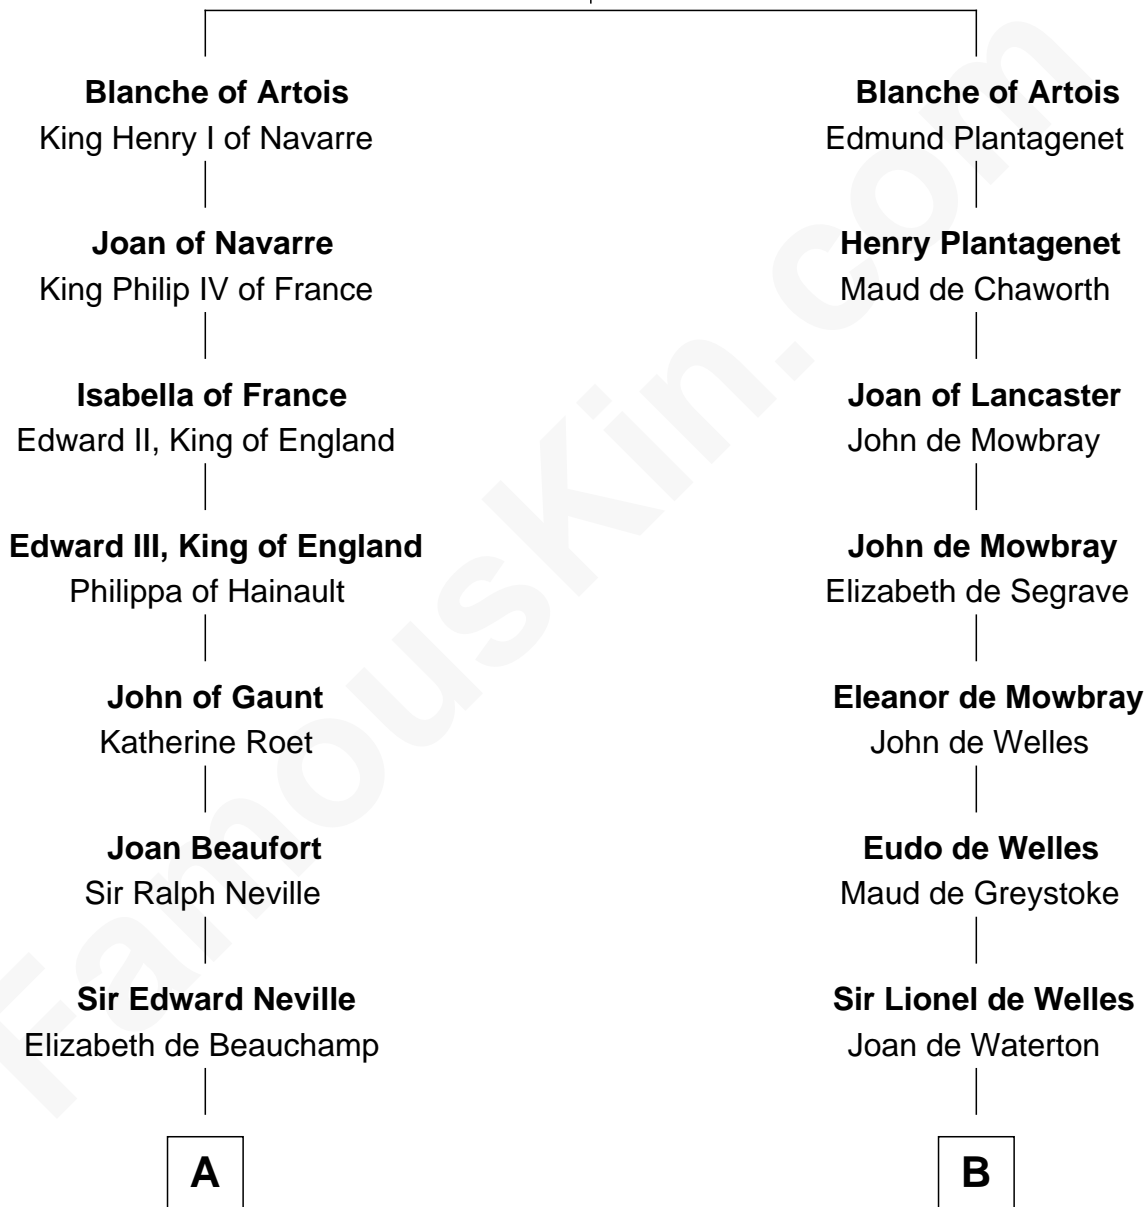

FamousKin.com
Relationship Chart of
Admiral Richard Byrd
Polar Explorer

16th cousin 5 times removed of

Thomas Nelson
Signer of the Declaration of Independence

Robert I, Count of Artois
 Matilda of Brabant

C

—
Thomas Taylor Byrd

Mary Armistead

—
Richard Evelyn Byrd

Anne Harrison

—
Col. William Byrd

Jane Meriwether Rivers

—
Richard Evelyn Byrd

Eleanor Bolling Flood

—
Admiral Richard Byrd

Polar Explorer