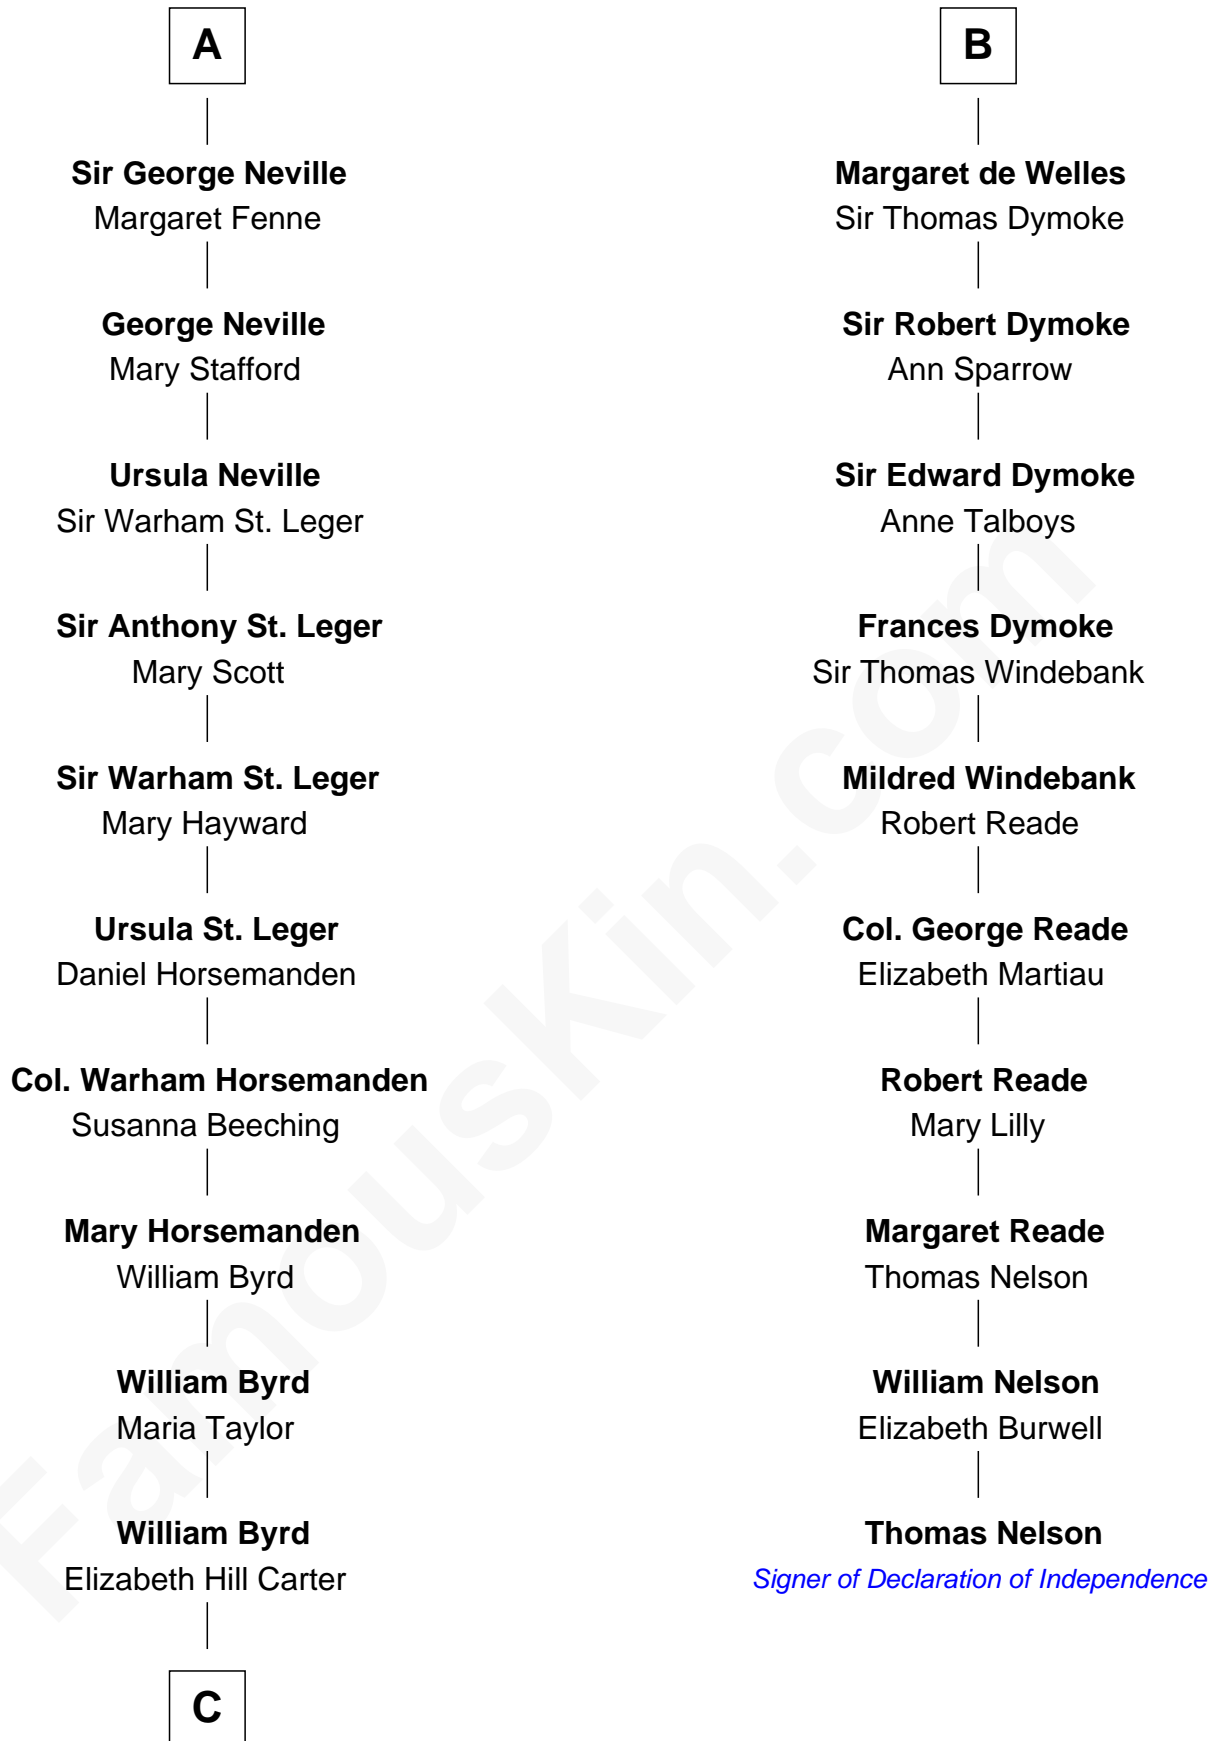

FamousKin.com
Relationship Chart of
Admiral Richard Byrd
Polar Explorer

16th cousin 5 times removed of

Thomas Nelson
Signer of the Declaration of Independence

Robert I, Count of Artois
 Matilda of Brabant

C

—
Thomas Taylor Byrd

Mary Armistead

—
Richard Evelyn Byrd

Anne Harrison

—
Col. William Byrd

Jane Meriwether Rivers

—
Richard Evelyn Byrd

Eleanor Bolling Flood

—
Admiral Richard Byrd

Polar Explorer