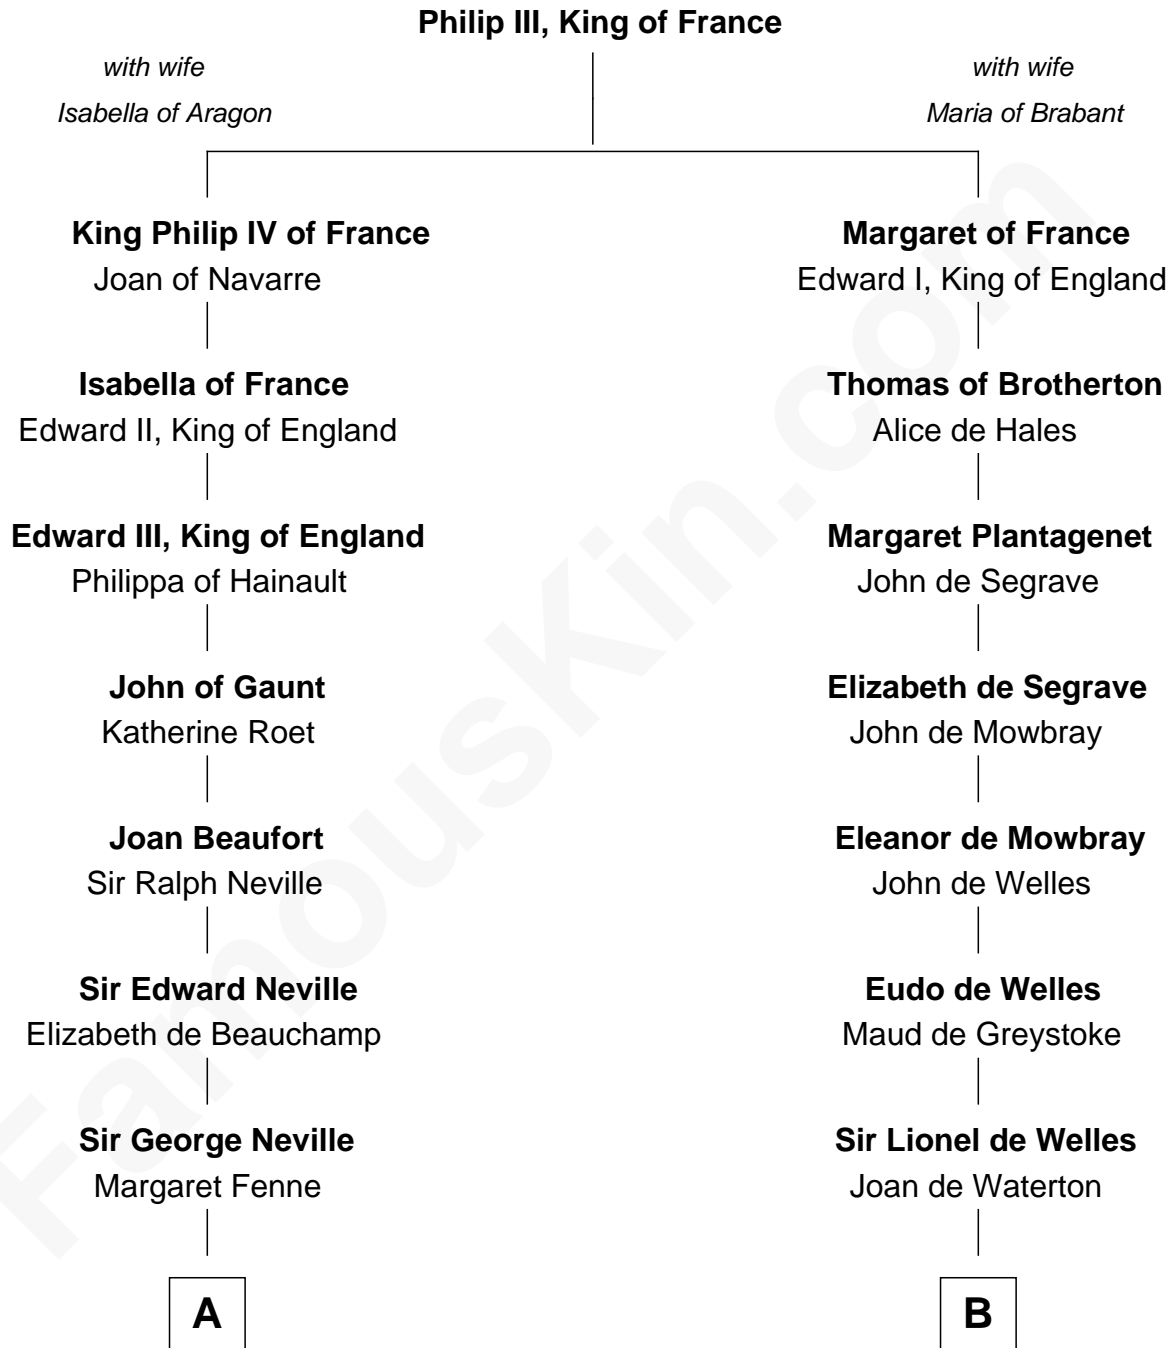

FamousKin.com
Relationship Chart of
Admiral Richard Byrd
Polar Explorer

16th cousin 4 times removed of

Thomas Nelson
Signer of the Declaration of Independence

C

Richard Evelyn Byrd

Anne Harrison

Col. William Byrd
Jane Meriwether Rivers

Richard Evelyn Byrd
Eleanor Bolling Flood

Admiral Richard Byrd

Polar Explorer

FamousKin.com