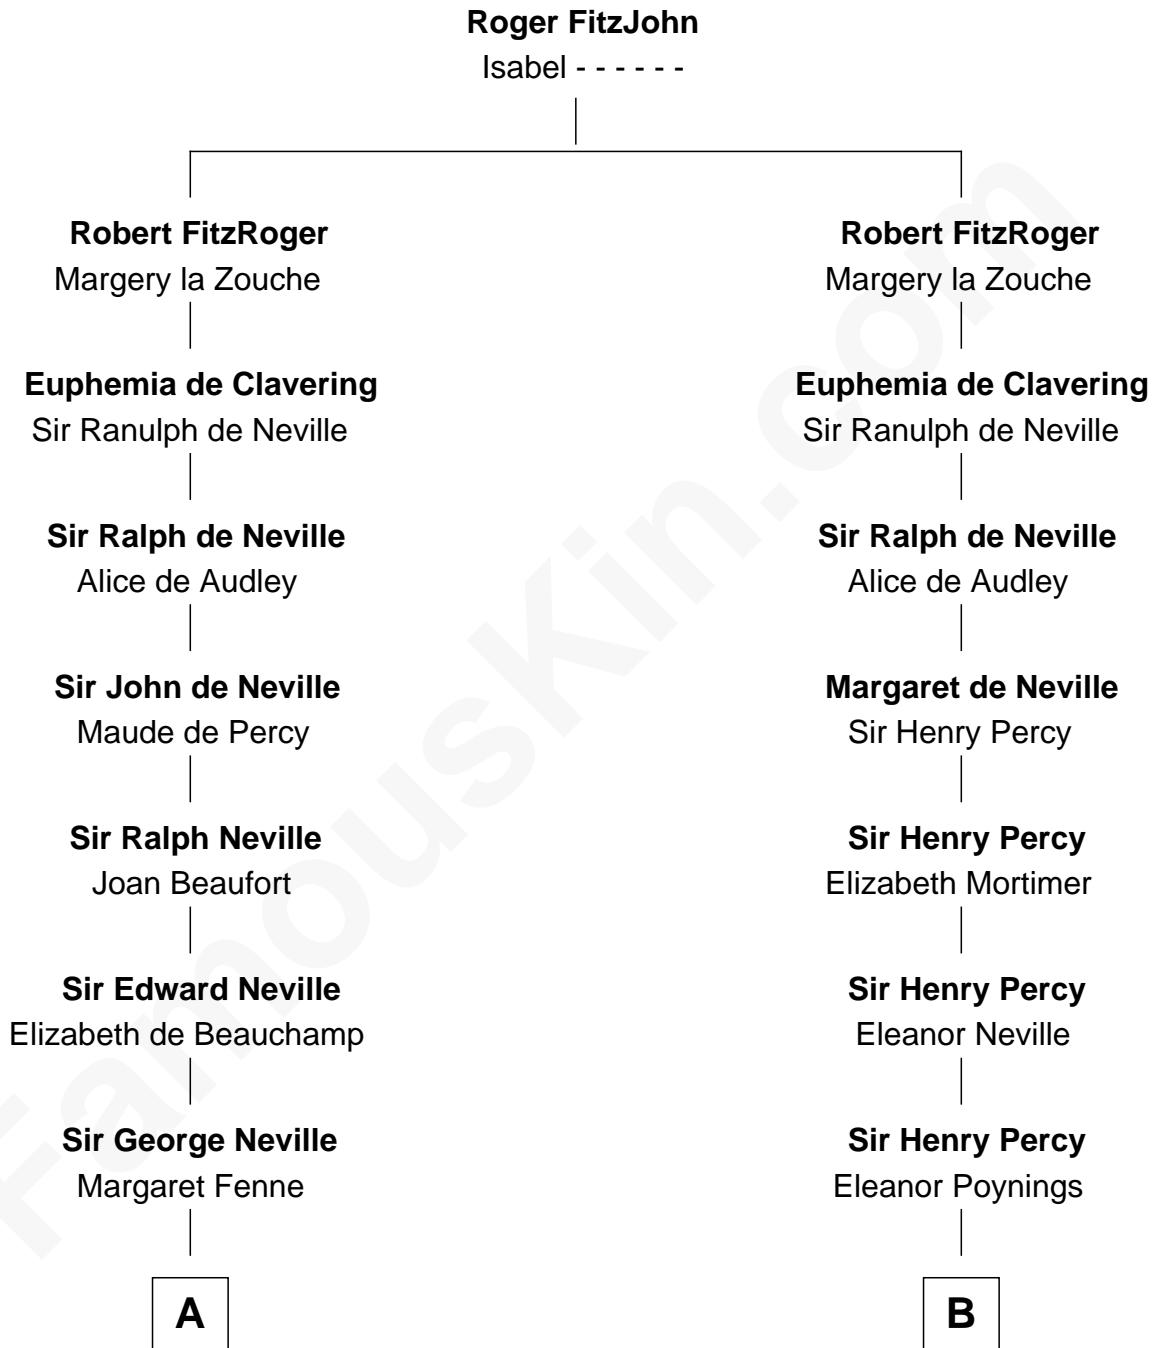

FamousKin.com
Relationship Chart of
Admiral Richard Byrd
Polar Explorer

16th cousin 4 times removed of

Thomas Nelson
Signer of the Declaration of Independence

C

Richard Evelyn Byrd

Anne Harrison

Col. William Byrd

Jane Meriwether Rivers

Richard Evelyn Byrd

Eleanor Bolling Flood

Admiral Richard Byrd

Polar Explorer

FamousKin.com