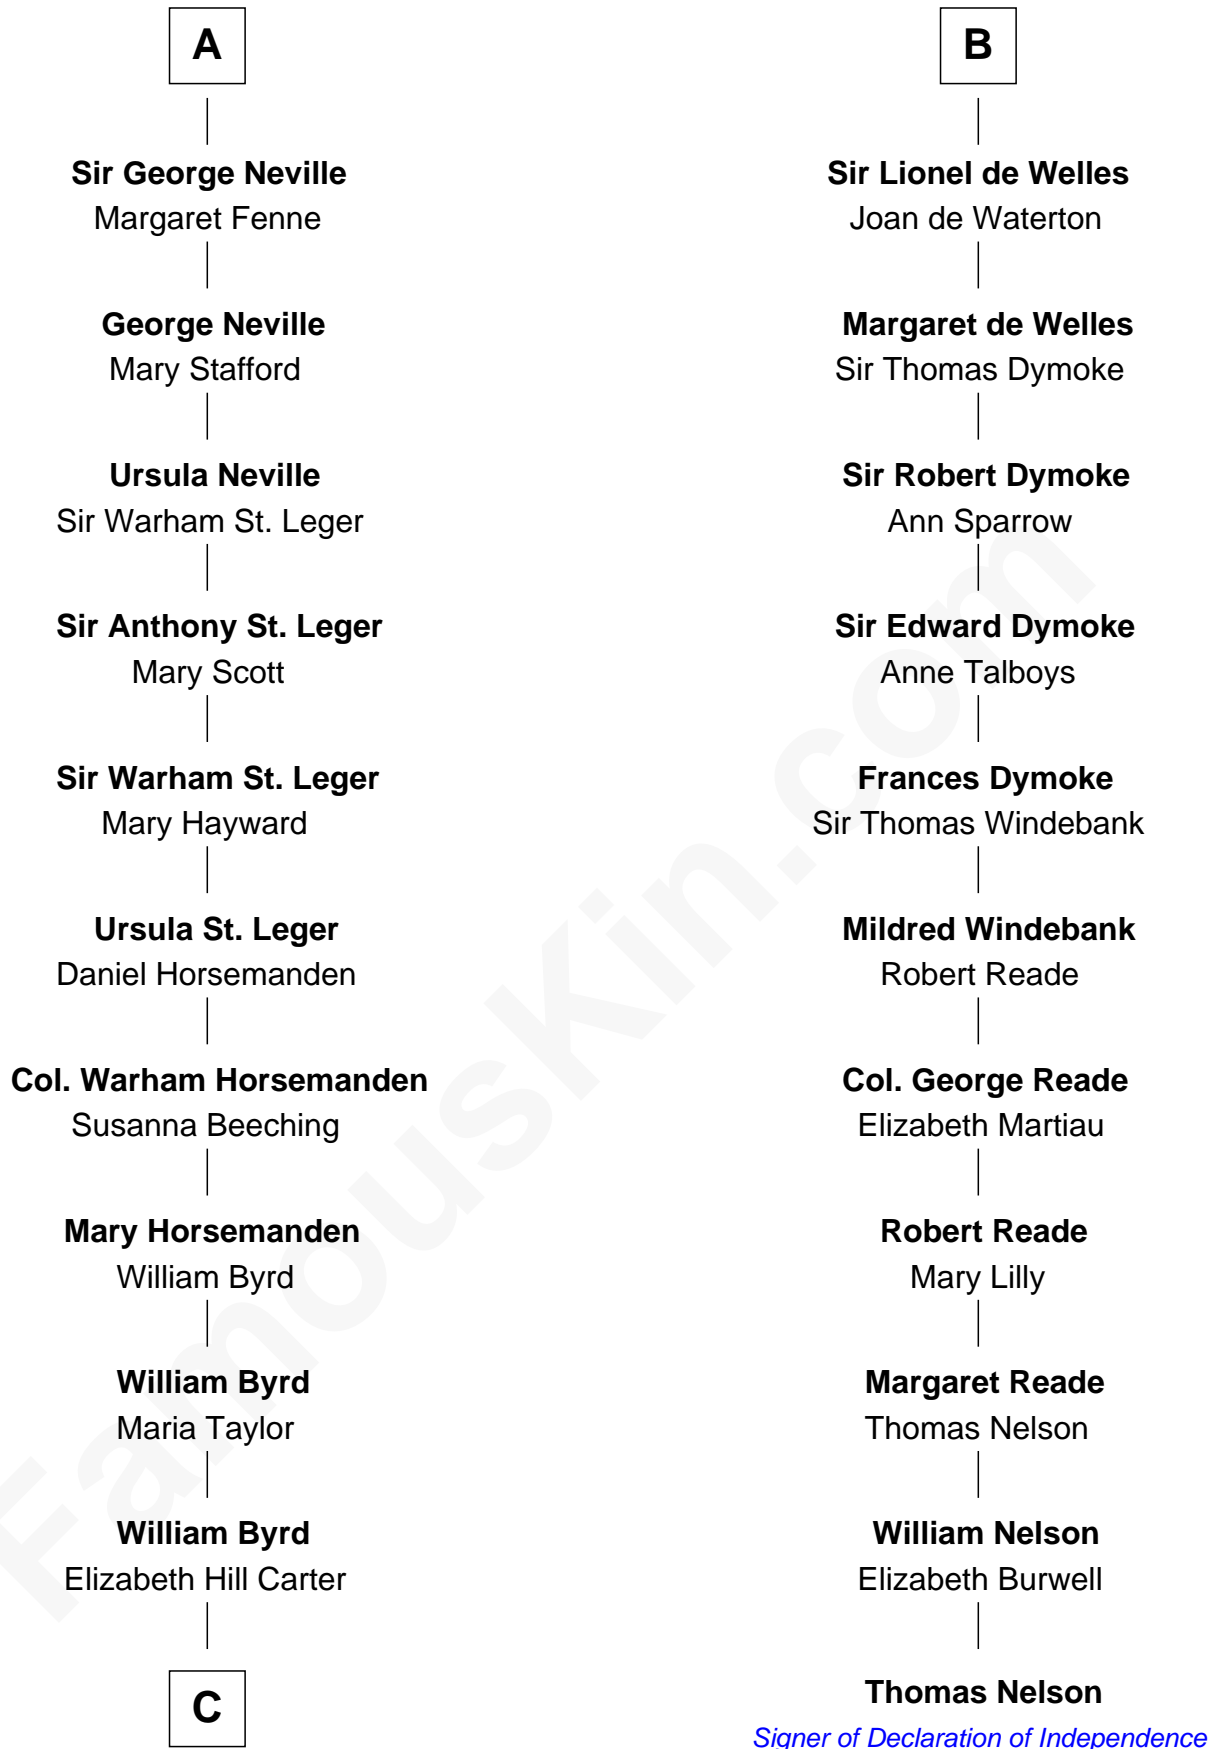

FamousKin.com
Relationship Chart of
Admiral Richard Byrd
Polar Explorer

17th cousin 4 times removed of

Thomas Nelson
Signer of the Declaration of Independence

Sir William Longespee
 Ela of Salisbury

C

—
Thomas Taylor Byrd

Mary Armistead

—
Richard Evelyn Byrd

Anne Harrison

—
Col. William Byrd

Jane Meriwether Rivers

—
Richard Evelyn Byrd

Eleanor Bolling Flood

—
Admiral Richard Byrd

Polar Explorer