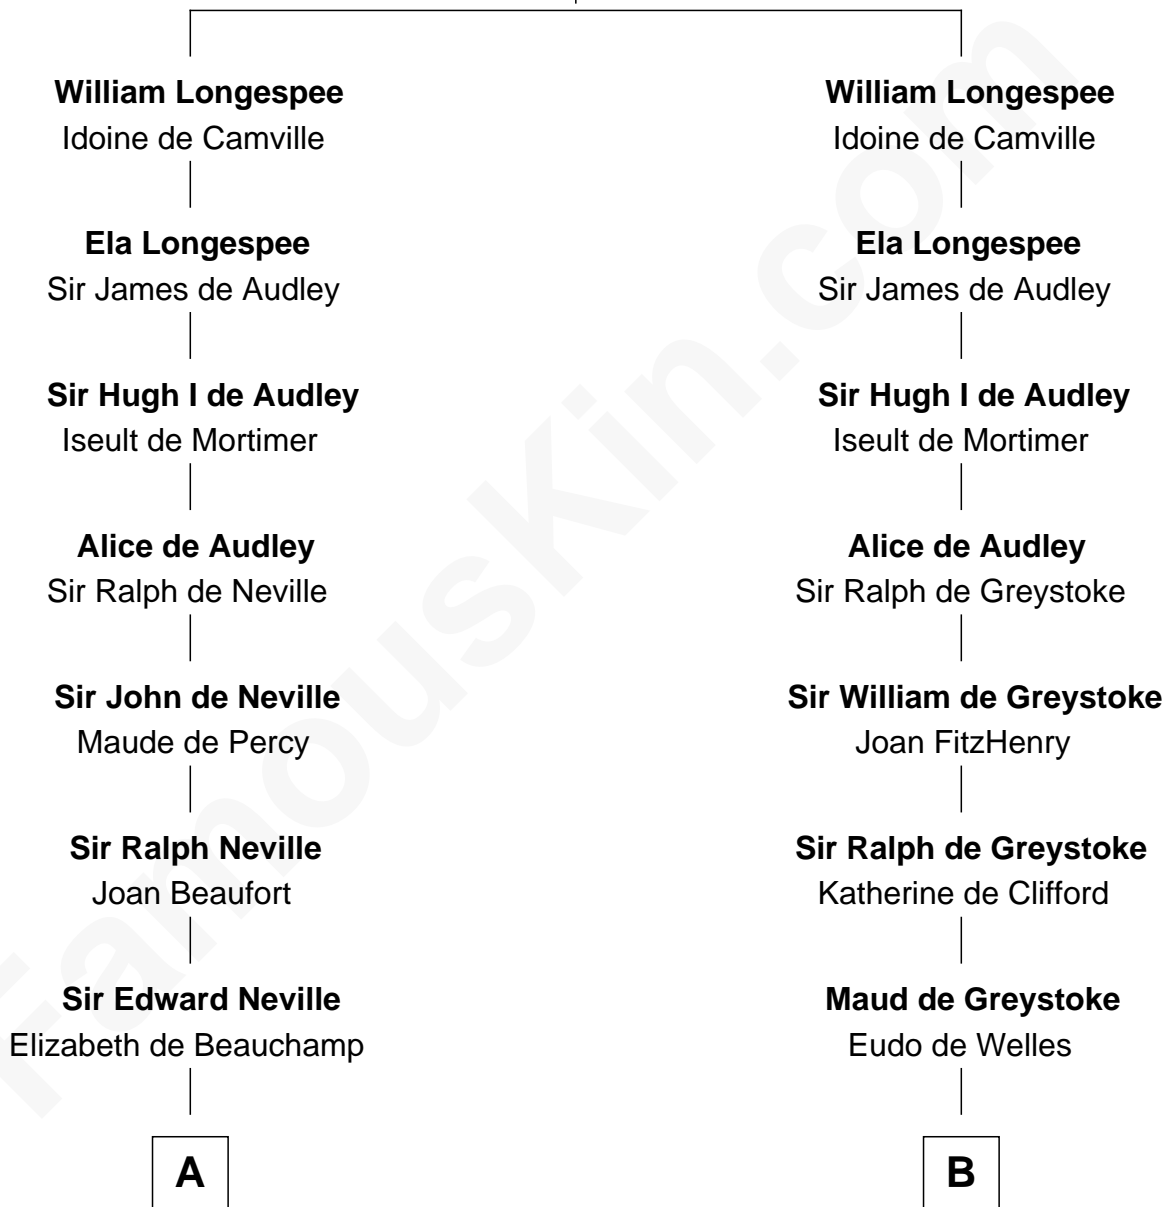

FamousKin.com
Relationship Chart of
Admiral Richard Byrd
Polar Explorer

17th cousin 4 times removed of

Thomas Nelson
Signer of the Declaration of Independence

Sir William Longespee
 Ela of Salisbury

C

—
Thomas Taylor Byrd

Mary Armistead

—
Richard Evelyn Byrd

Anne Harrison

—
Col. William Byrd

Jane Meriwether Rivers

—
Richard Evelyn Byrd

Eleanor Bolling Flood

—
Admiral Richard Byrd

Polar Explorer