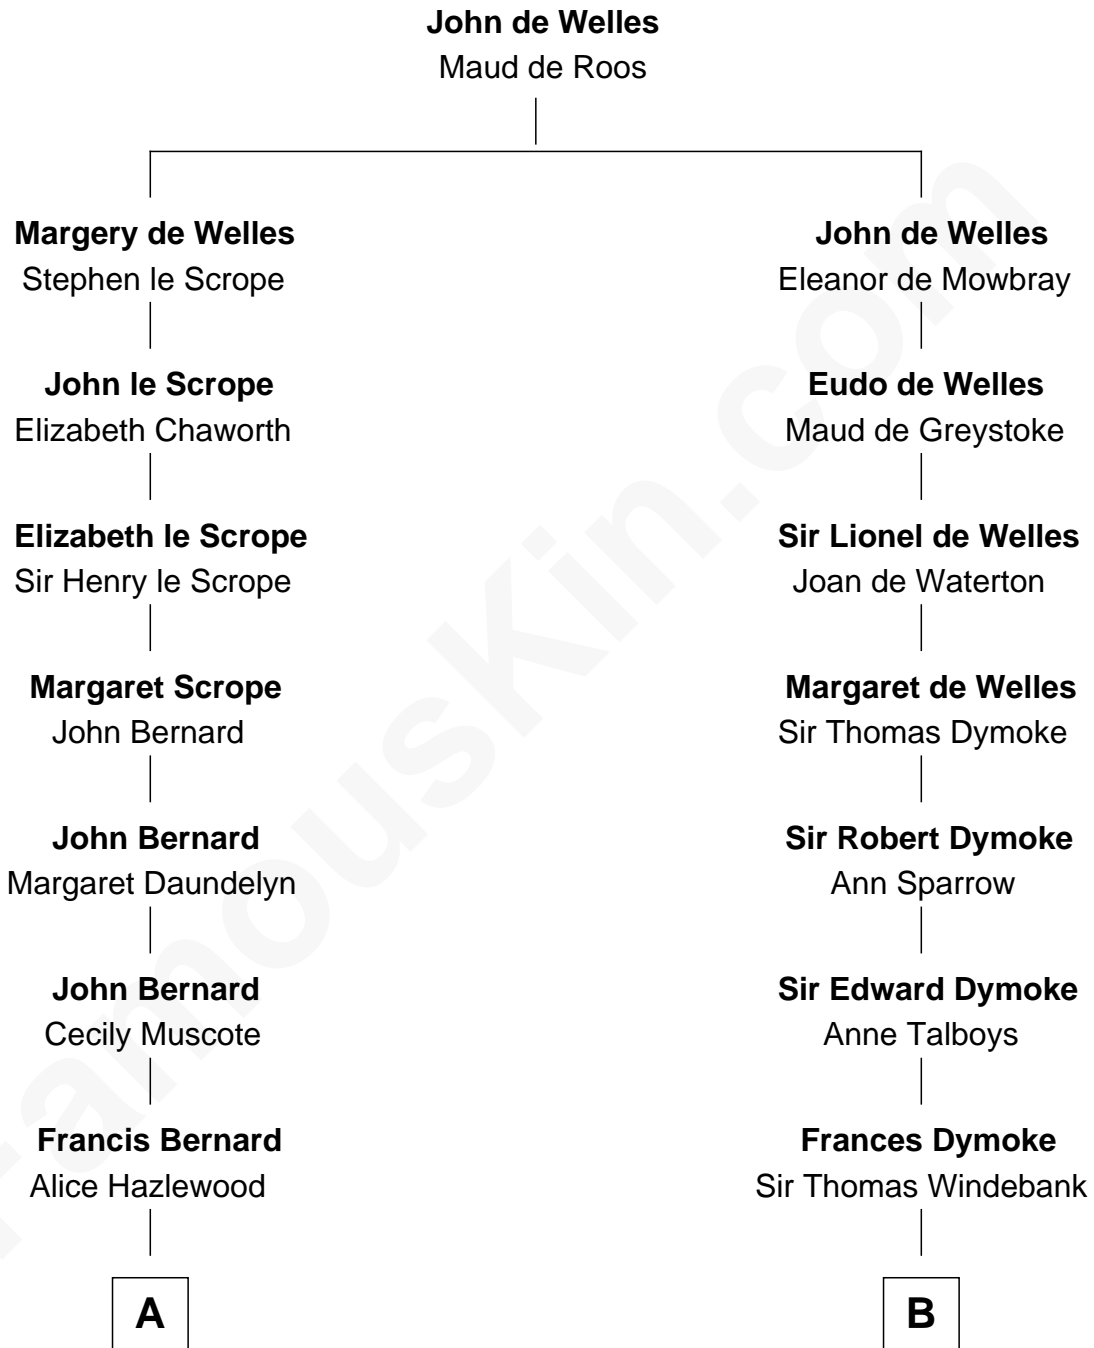

**FamousKin.com**  
**Relationship Chart of**  
**Admiral Richard Byrd**  
*Polar Explorer*

12th cousin 4 times removed of

**Thomas Nelson**  
*Signer of the Declaration of Independence*

**A**

**Elizabeth Bernard**

Thomas Harrison

Probable

**Benjamin Harrison**

Mary - - - - -

**Benjamin Harrison**

Hannah Churchill

**Nathaniel Harrison**

Mary Cary

**Nathaniel Harrison**

Mary Digges

**Benjamin Harrison**

Evelyn Taylor Byrd

**Anne Harrison**

Richard Evelyn Byrd

**Col. William Byrd**

Jane Meriwether Rivers

**Richard Evelyn Byrd**

Eleanor Bolling Flood

**Admiral Richard Byrd**

*Polar Explorer*

**B**

**Mildred Windebank**

Robert Reade

**Col. George Reade**