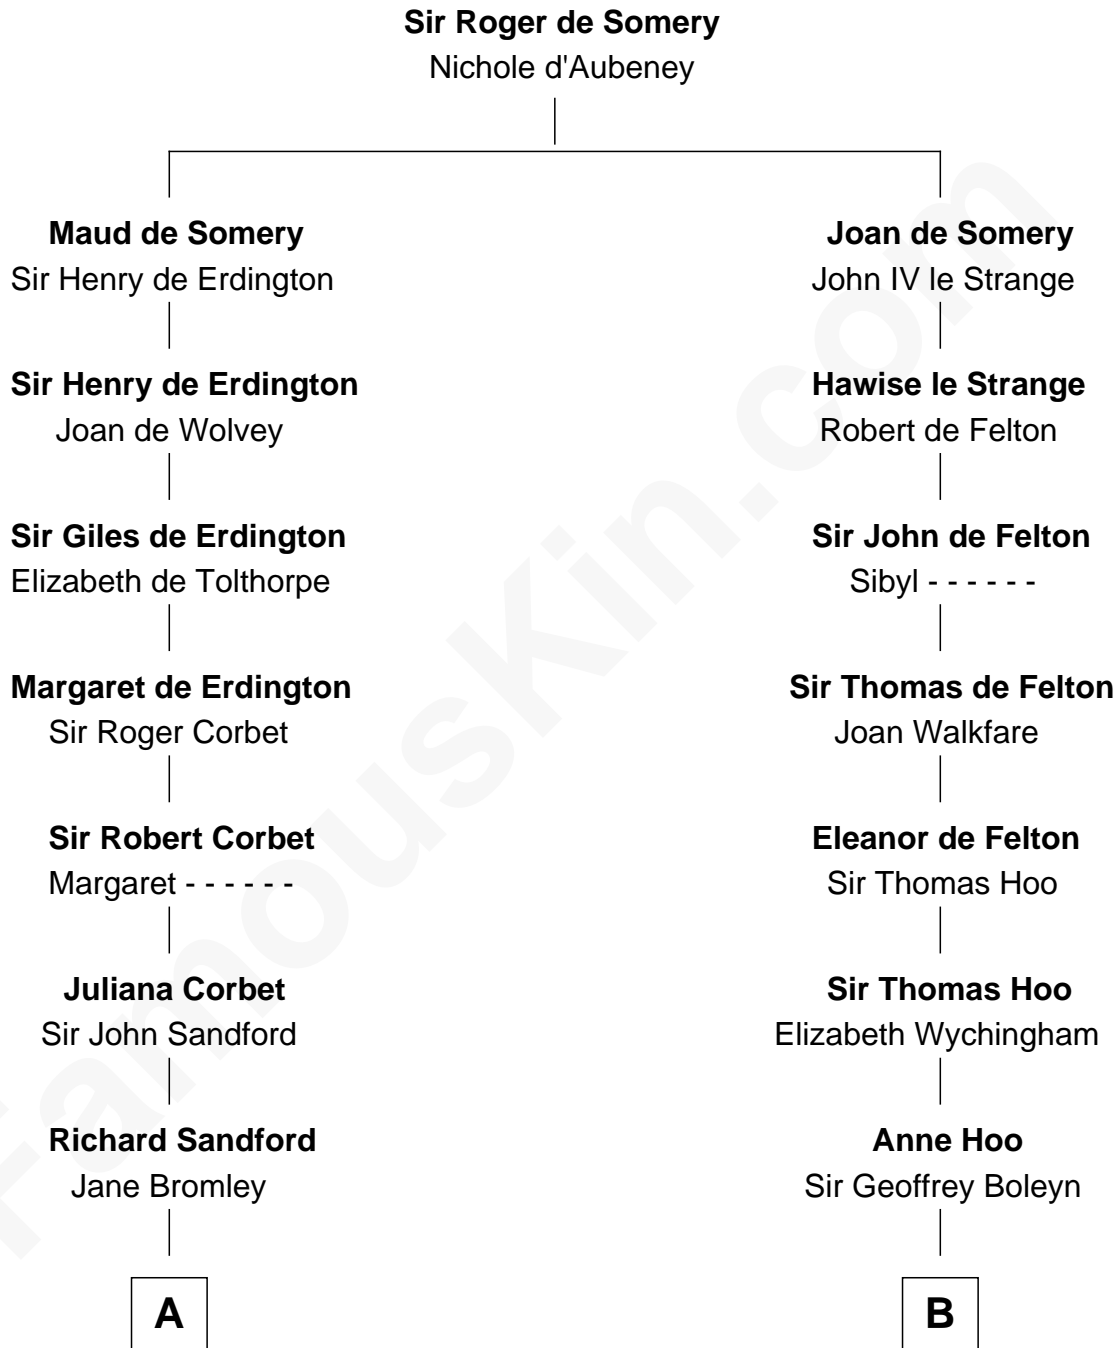

**FamousKin.com**  
**Relationship Chart of**  
**Admiral Richard Byrd**  
*Polar Explorer*

17th cousin 3 times removed of

**William Floyd**  
*Signer of the Declaration of Independence*

**C**

—  
**Anne Harrison**

Richard Evelyn Byrd

—  
**Col. William Byrd**

Jane Meriwether Rivers

—  
**Richard Evelyn Byrd**

Eleanor Bolling Flood

—  
**Admiral Richard Byrd**

*Polar Explorer*

FamousKin.com