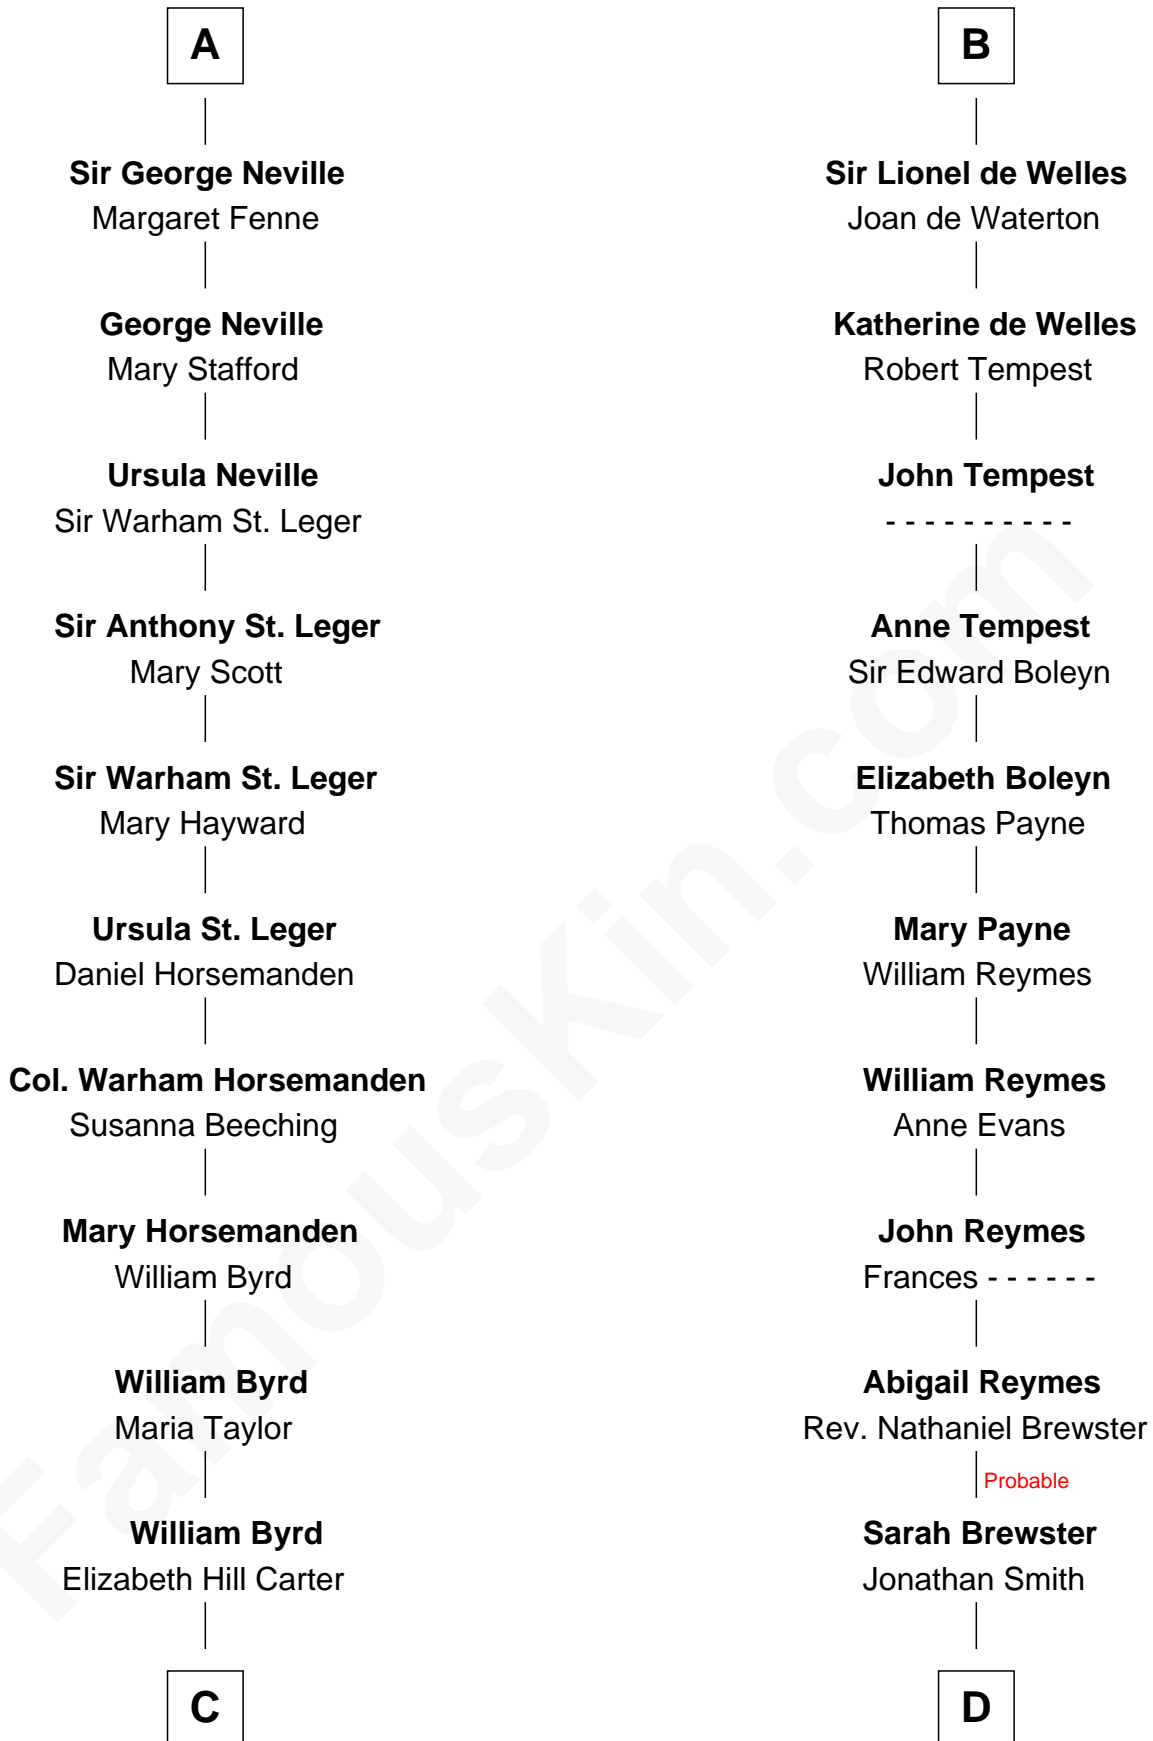

FamousKin.com
Relationship Chart of
Admiral Richard Byrd
Polar Explorer

19th cousin 2 times removed of

William Floyd
Signer of the Declaration of Independence

C

Thomas Taylor Byrd

Mary Armistead

Richard Evelyn Byrd

Anne Harrison

Col. William Byrd

Jane Meriwether Rivers

Richard Evelyn Byrd

Eleanor Bolling Flood

Admiral Richard Byrd

Polar Explorer

D

Jonathan Smith

Elizabeth Platt

Tabitha Smith

Nicholl Floyd

William Floyd

Signer of Declaration of Independence