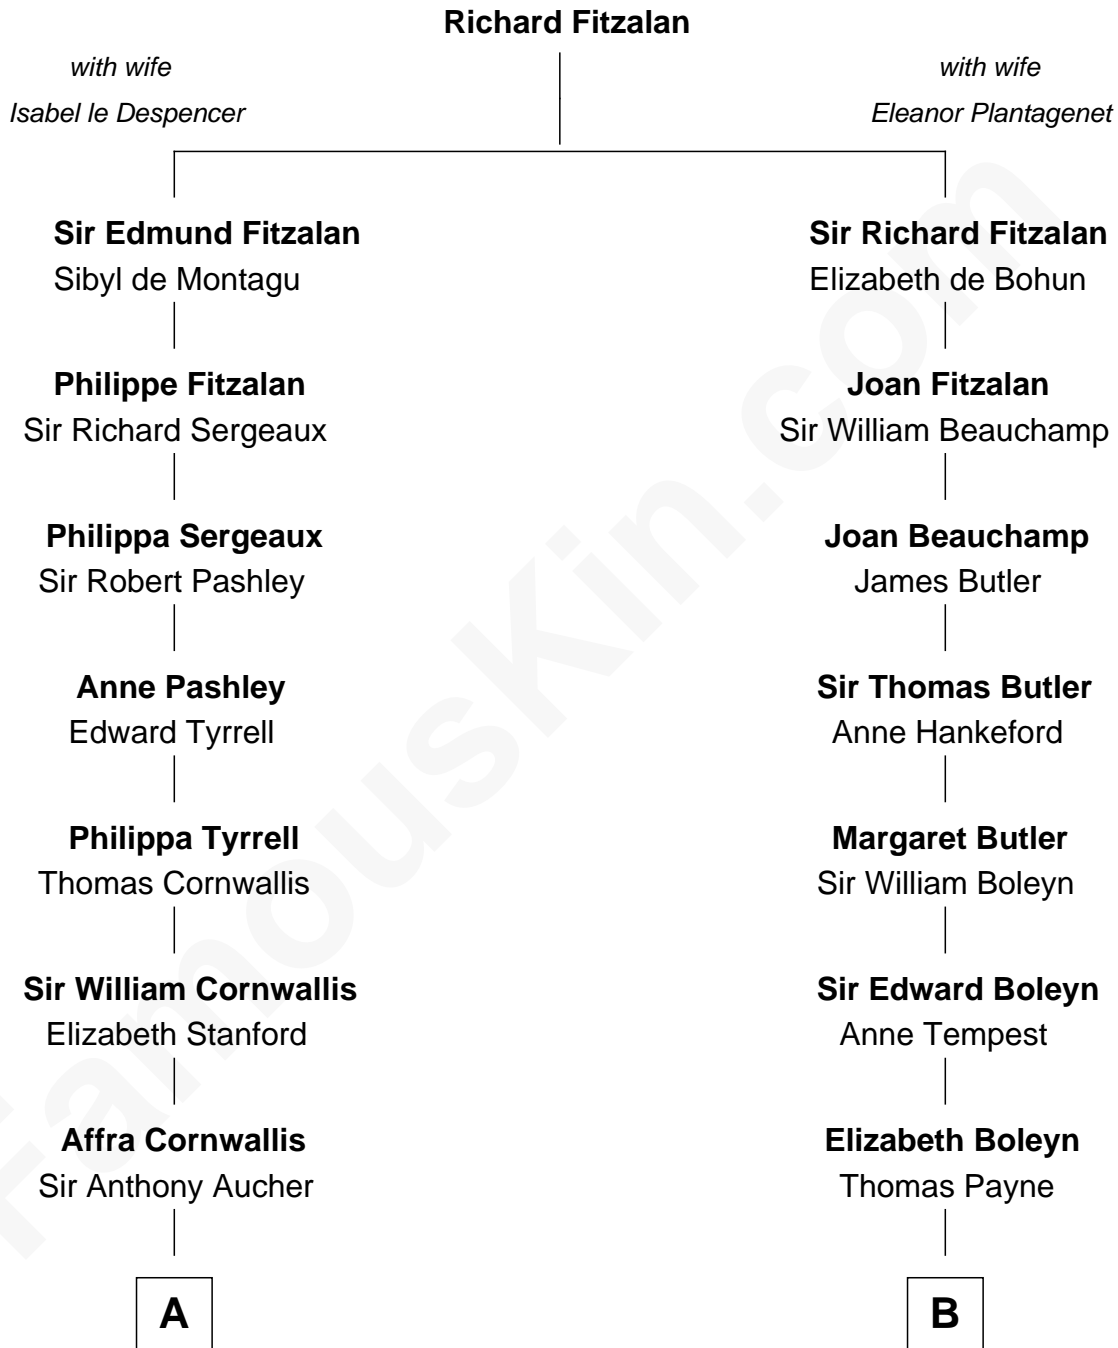

FamousKin.com
Relationship Chart of
Admiral Richard Byrd
Polar Explorer

14th cousin 7 times removed of

William Floyd
Signer of the Declaration of Independence

C

Eliza Bolling West
Dr. Joel Walker Flood

Col. Henry De La Warr Flood
Mary Elizabeth Trent

Joel Walker Flood
Ella Faulkner

Eleanor Bolling Flood
Richard Evelyn Byrd

Admiral Richard Byrd
Polar Explorer

FamousKin.com