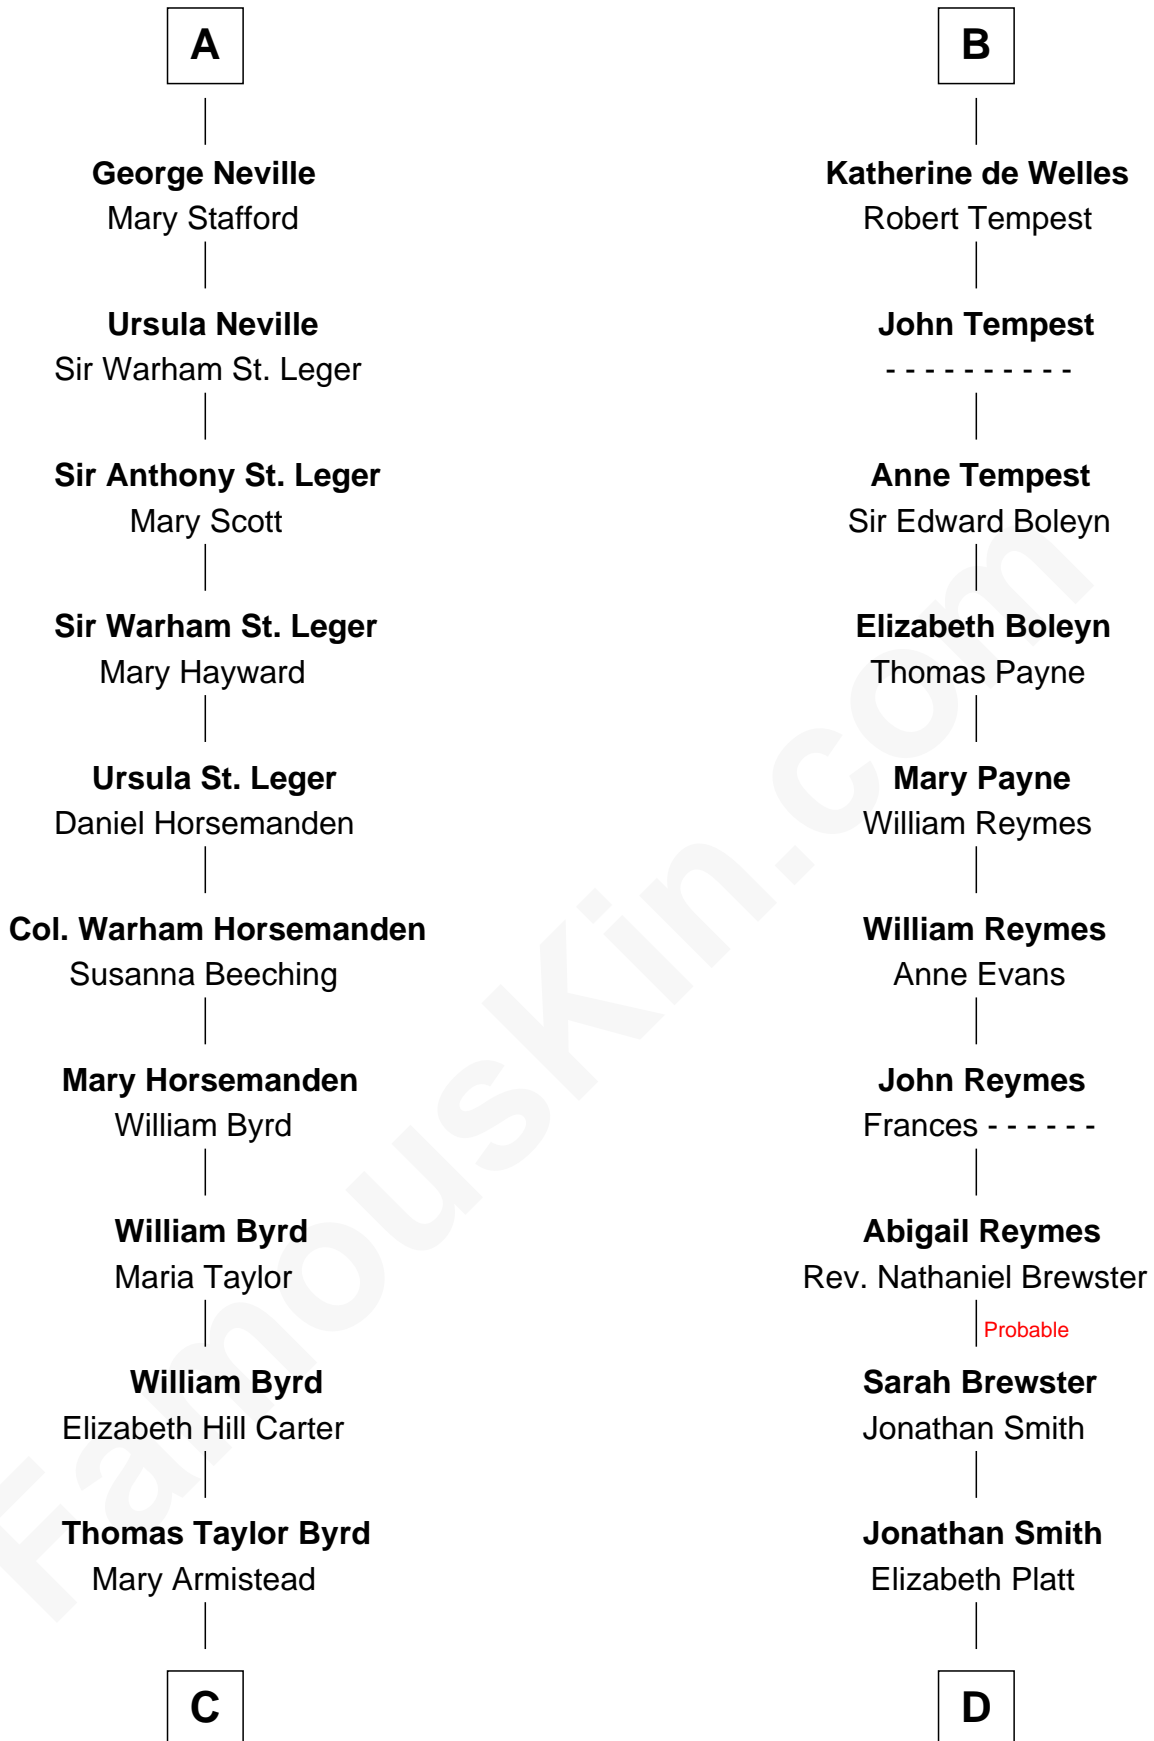

## Relationship Chart of

### Admiral Richard Byrd

*Polar Explorer*

18th cousin 2 times removed of

### William Floyd

*Signer of the Declaration of Independence*

**C**

**Richard Evelyn Byrd**  
Anne Harrison

**Col. William Byrd**  
Jane Meriwether Rivers

**Richard Evelyn Byrd**  
Eleanor Bolling Flood

**Admiral Richard Byrd**  
*Polar Explorer*

**D**

**Tabitha Smith**  
Nicholl Floyd

**William Floyd**  
*Signer of Declaration of Independence*

FamousKin.com