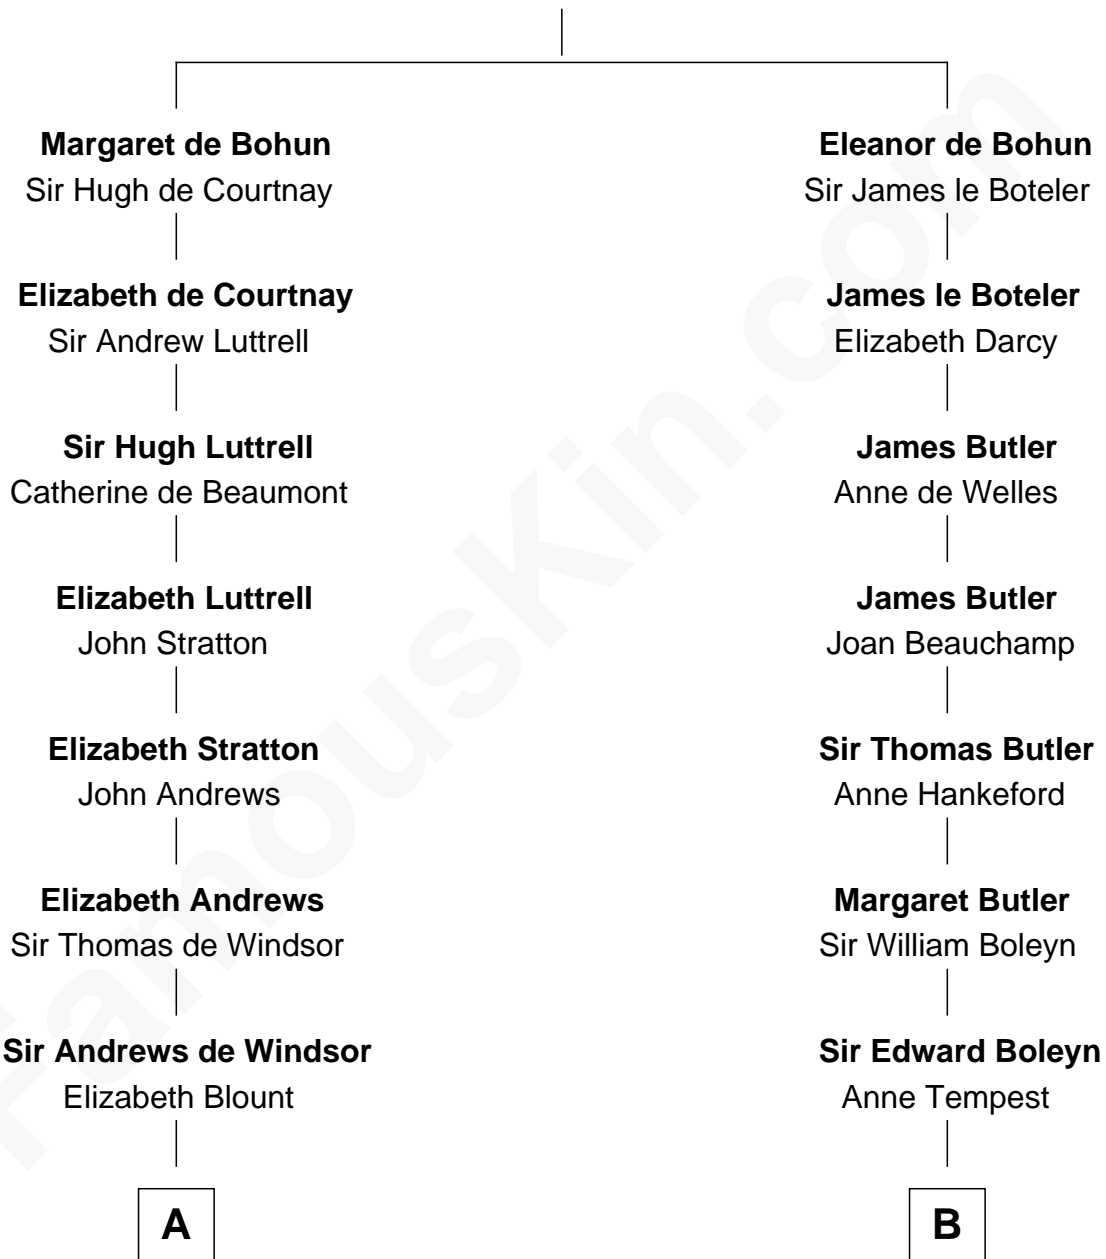

FamousKin.com

Relationship Chart of

Admiral Richard Byrd

Polar Explorer

15th cousin 3 times removed of

William Floyd

Signer of the Declaration of Independence

Humphrey de Bohun

Elizabeth Plantagenet

C

Richard Evelyn Byrd
Eleanor Bolling Flood

Admiral Richard Byrd
Polar Explorer

FamousKin.com