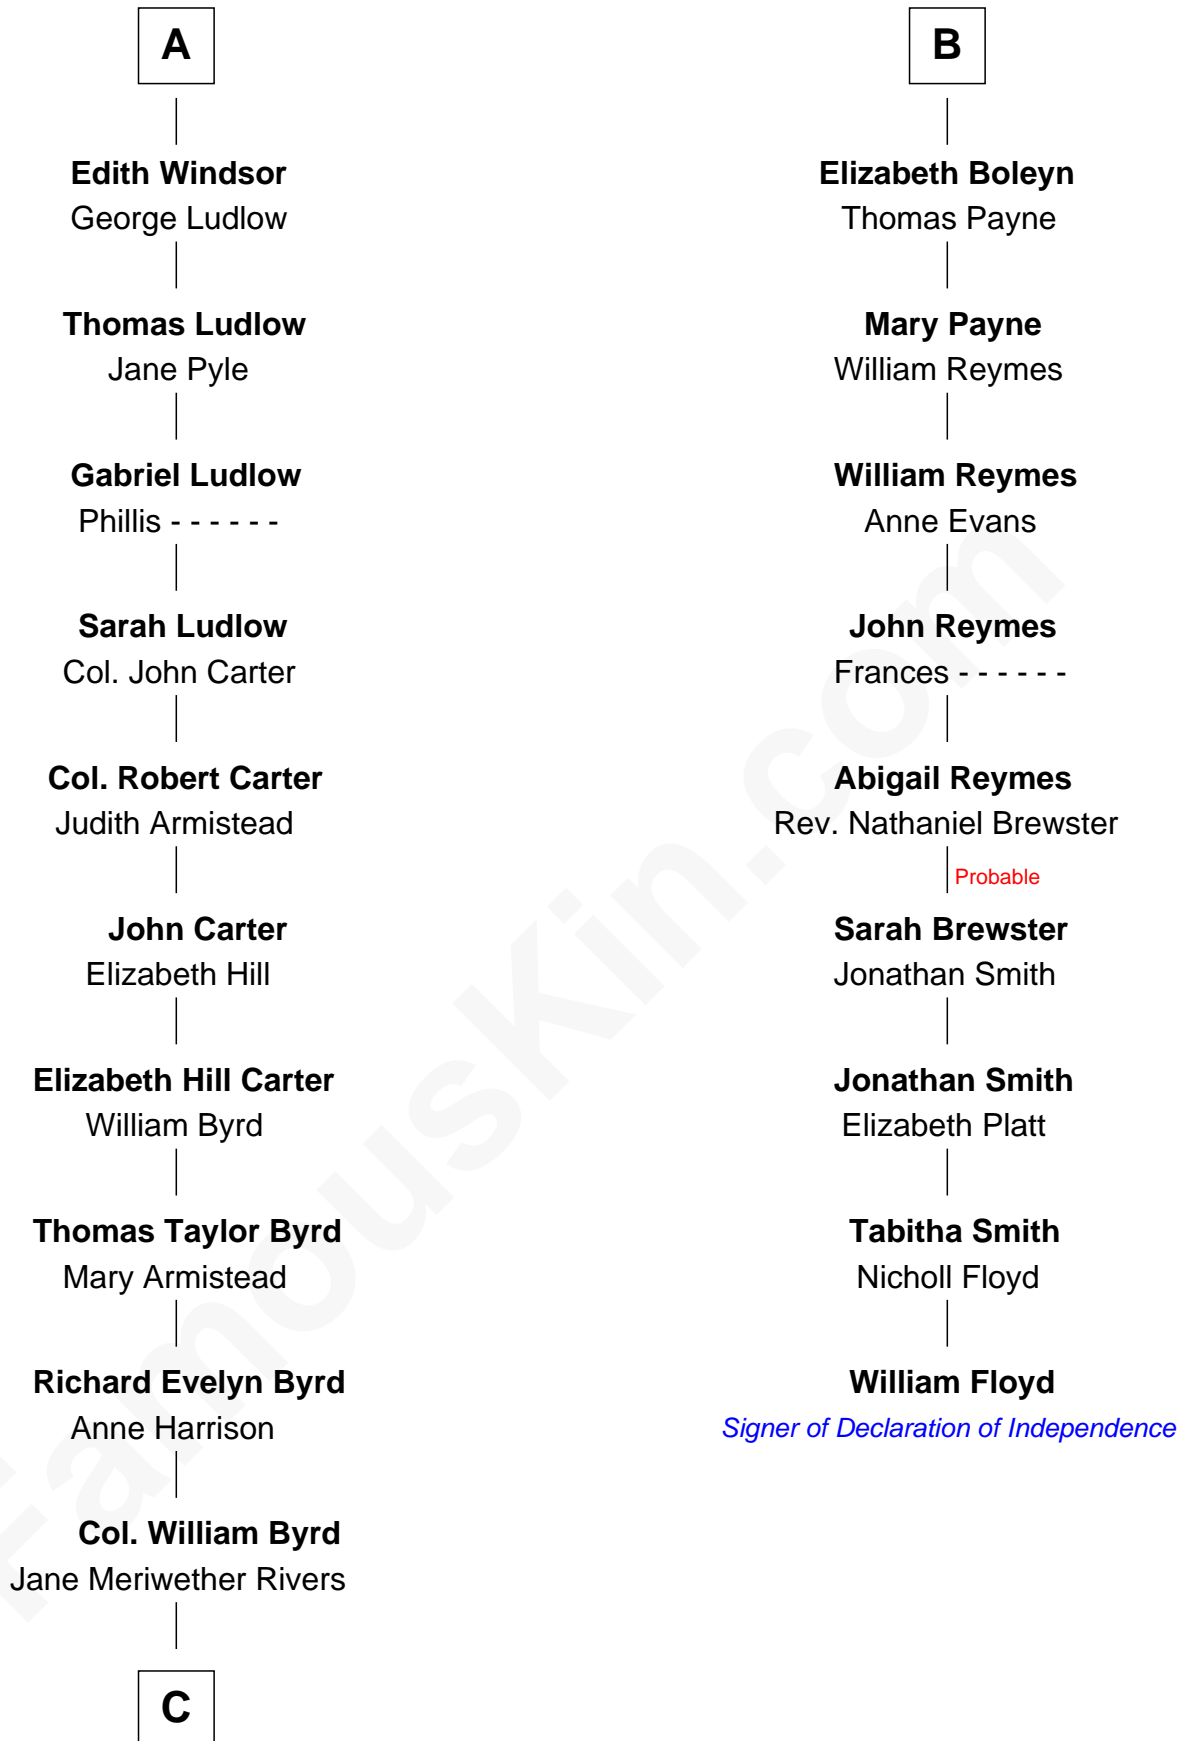

FamousKin.com

Relationship Chart of

Admiral Richard Byrd

Polar Explorer

15th cousin 3 times removed of

William Floyd

Signer of the Declaration of Independence

Humphrey de Bohun

Elizabeth Plantagenet

C

Richard Evelyn Byrd
Eleanor Bolling Flood

Admiral Richard Byrd
Polar Explorer

FamousKin.com