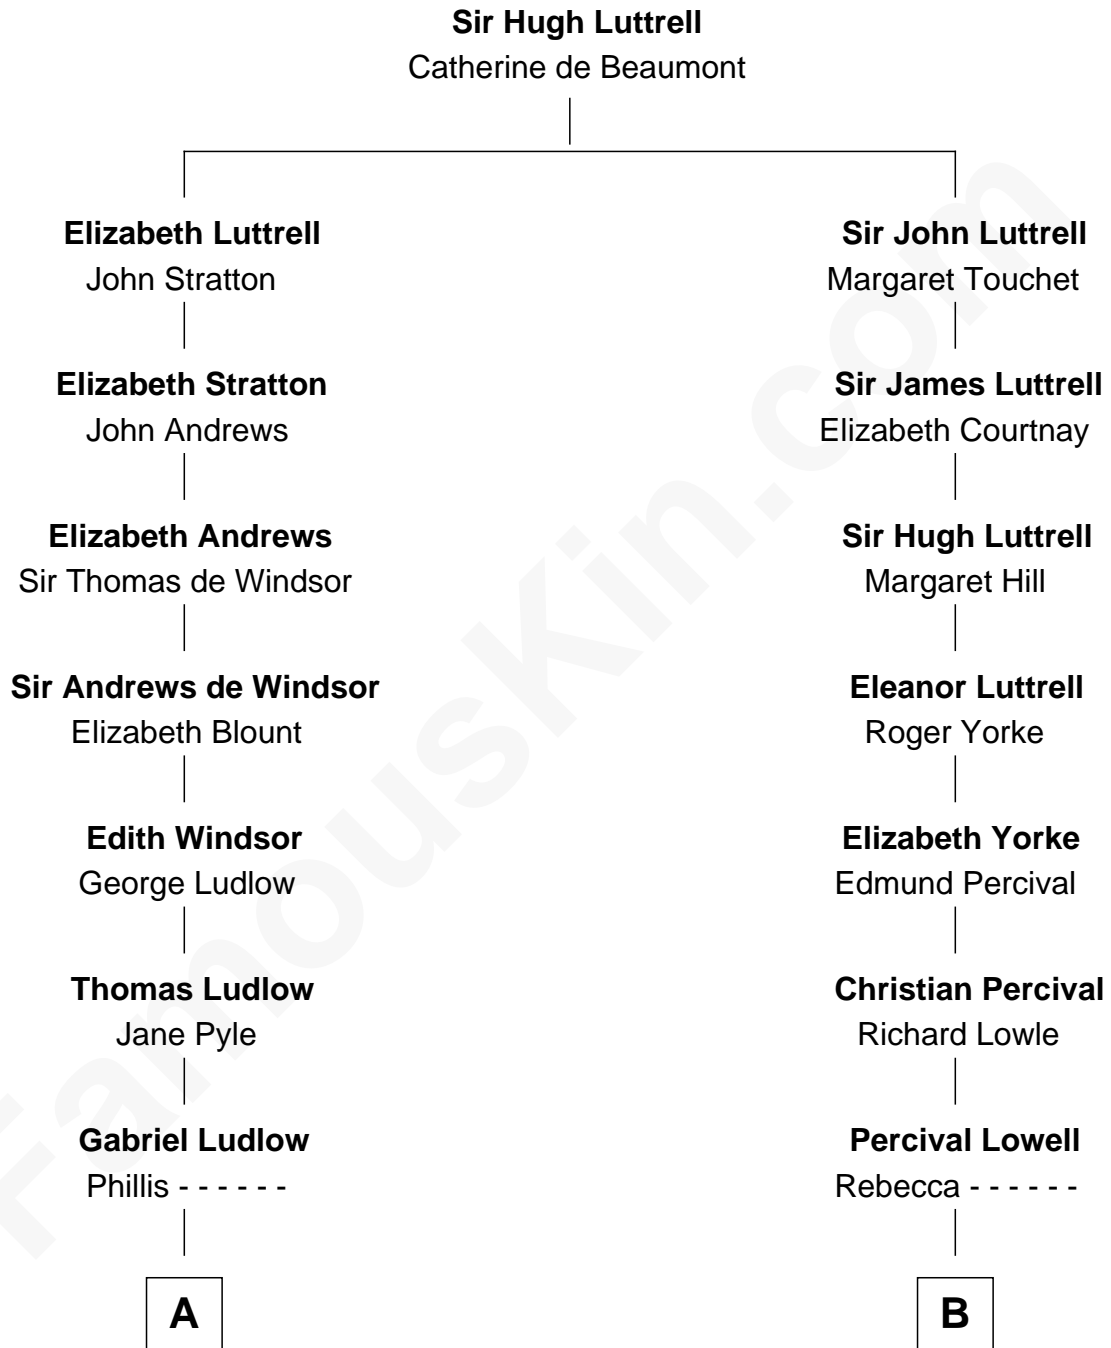

**FamousKin.com**  
**Relationship Chart of**  
**Admiral Richard Byrd**  
*Polar Explorer*

11th cousin 4 times removed of  
**General William Whipple**  
*Signer of the Declaration of Independence*

**A**

**Sarah Ludlow**  
Col. John Carter

**Col. Robert Carter**  
Judith Armistead

**John Carter**  
Elizabeth Hill

**Elizabeth Hill Carter**  
William Byrd

**Thomas Taylor Byrd**  
Mary Armistead

**Richard Evelyn Byrd**  
Anne Harrison

**Col. William Byrd**  
Jane Meriwether Rivers

**Richard Evelyn Byrd**  
Eleanor Bolling Flood

**Admiral Richard Byrd**  
*Polar Explorer*

**B**

**Joanna Lowell**  
John Oliver

**Mary Oliver**  
Col. Samuel Appleton