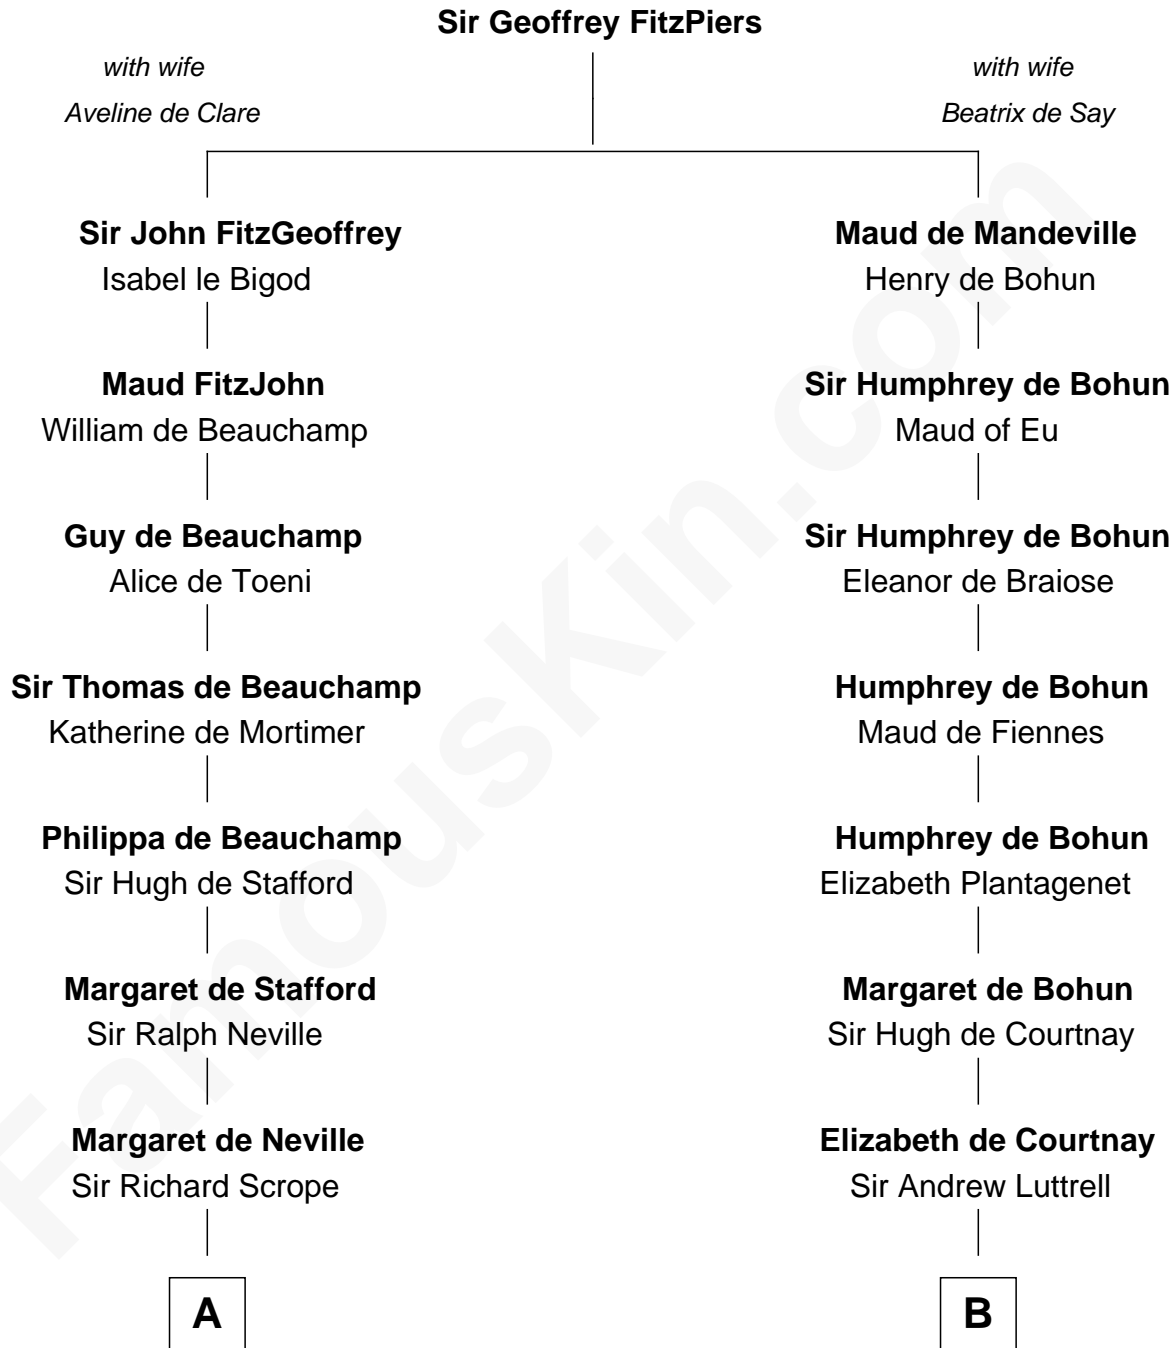

FamousKin.com
Relationship Chart of
Admiral Richard Byrd
Polar Explorer

19th cousin 2 times removed of
General William Whipple
Signer of the Declaration of Independence

C

Benjamin Harrison

Evelyn Taylor Byrd

Anne Harrison

Richard Evelyn Byrd

Col. William Byrd

Jane Meriwether Rivers

Richard Evelyn Byrd

Eleanor Bolling Flood

Admiral Richard Byrd

Polar Explorer

D

Joanna Appleton

Matthew Whipple

William Whipple

Mary Cutts

General William Whipple

Signer of Declaration of Independence