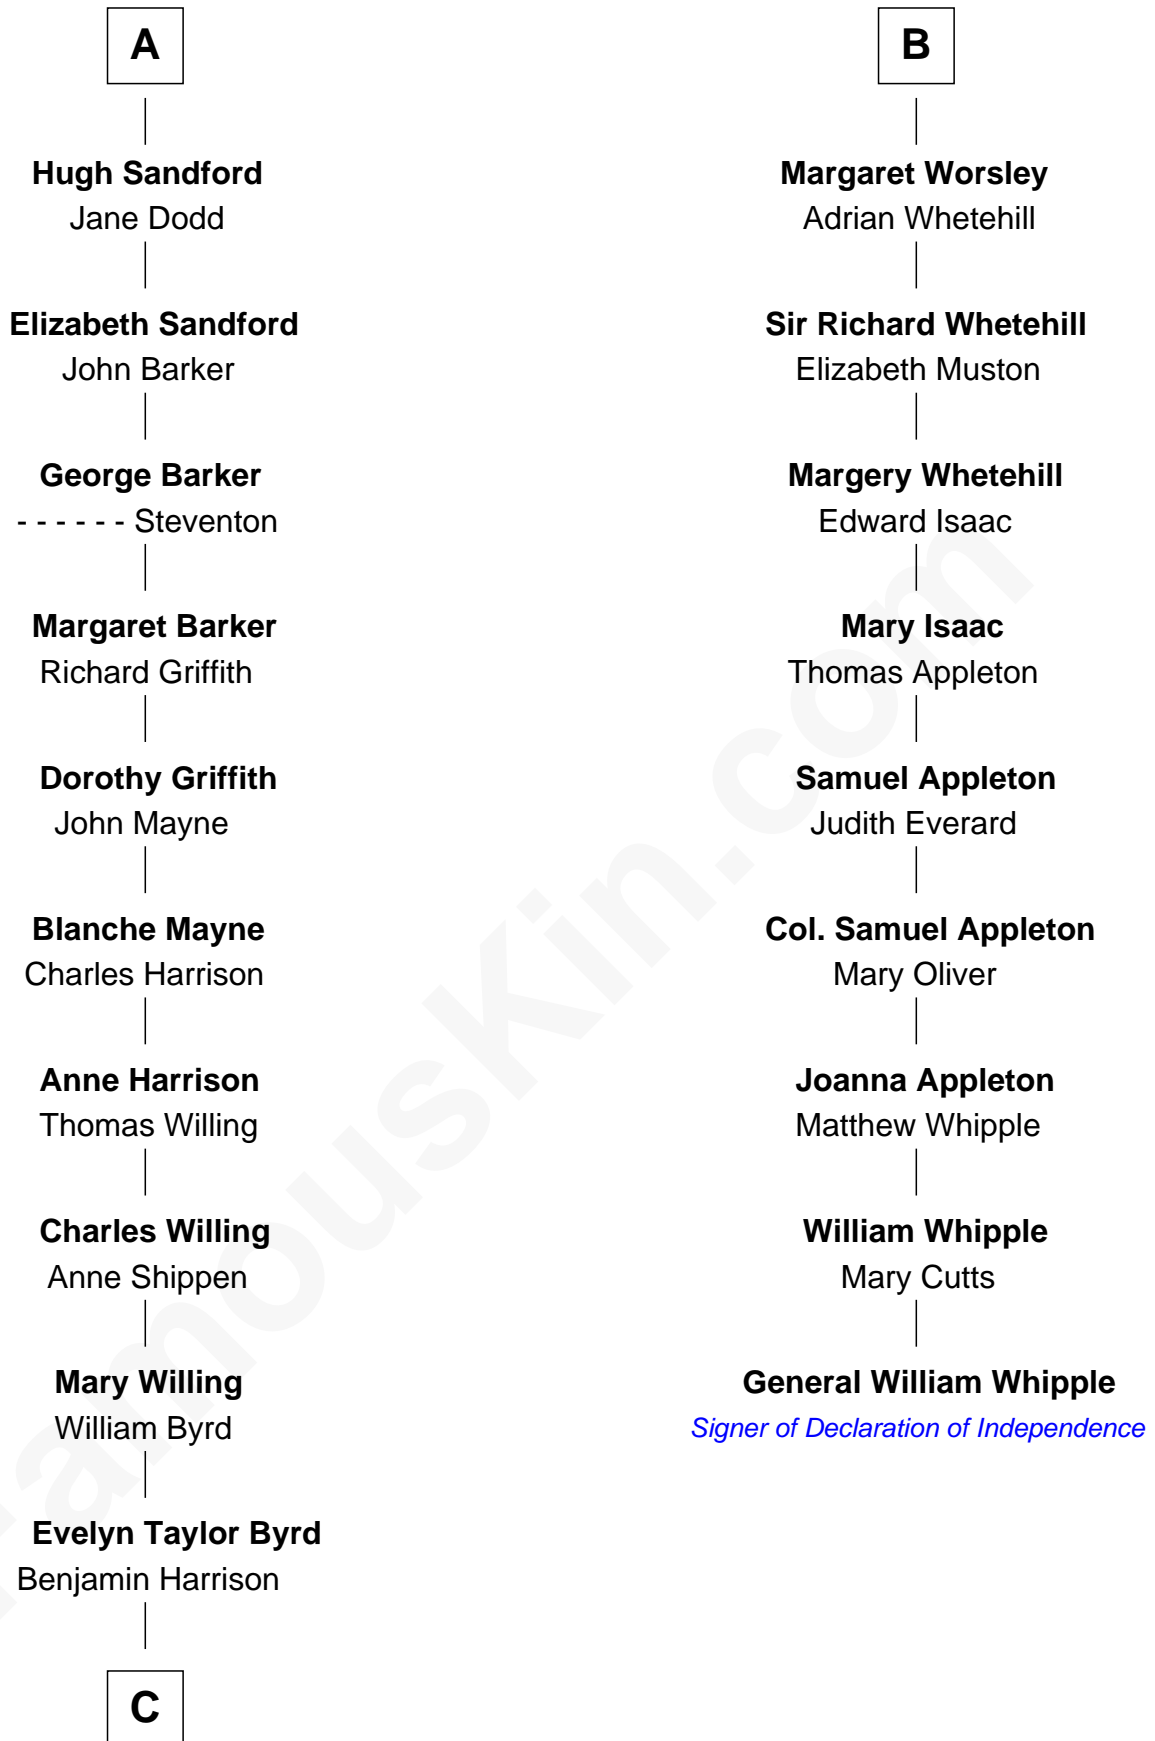

FamousKin.com
Relationship Chart of
Admiral Richard Byrd
Polar Explorer

15th cousin 5 times removed of
General William Whipple
Signer of the Declaration of Independence

C

—
Anne Harrison

Richard Evelyn Byrd

—
Col. William Byrd

Jane Meriwether Rivers

—
Richard Evelyn Byrd

Eleanor Bolling Flood

—
Admiral Richard Byrd

Polar Explorer

FamousKin.com