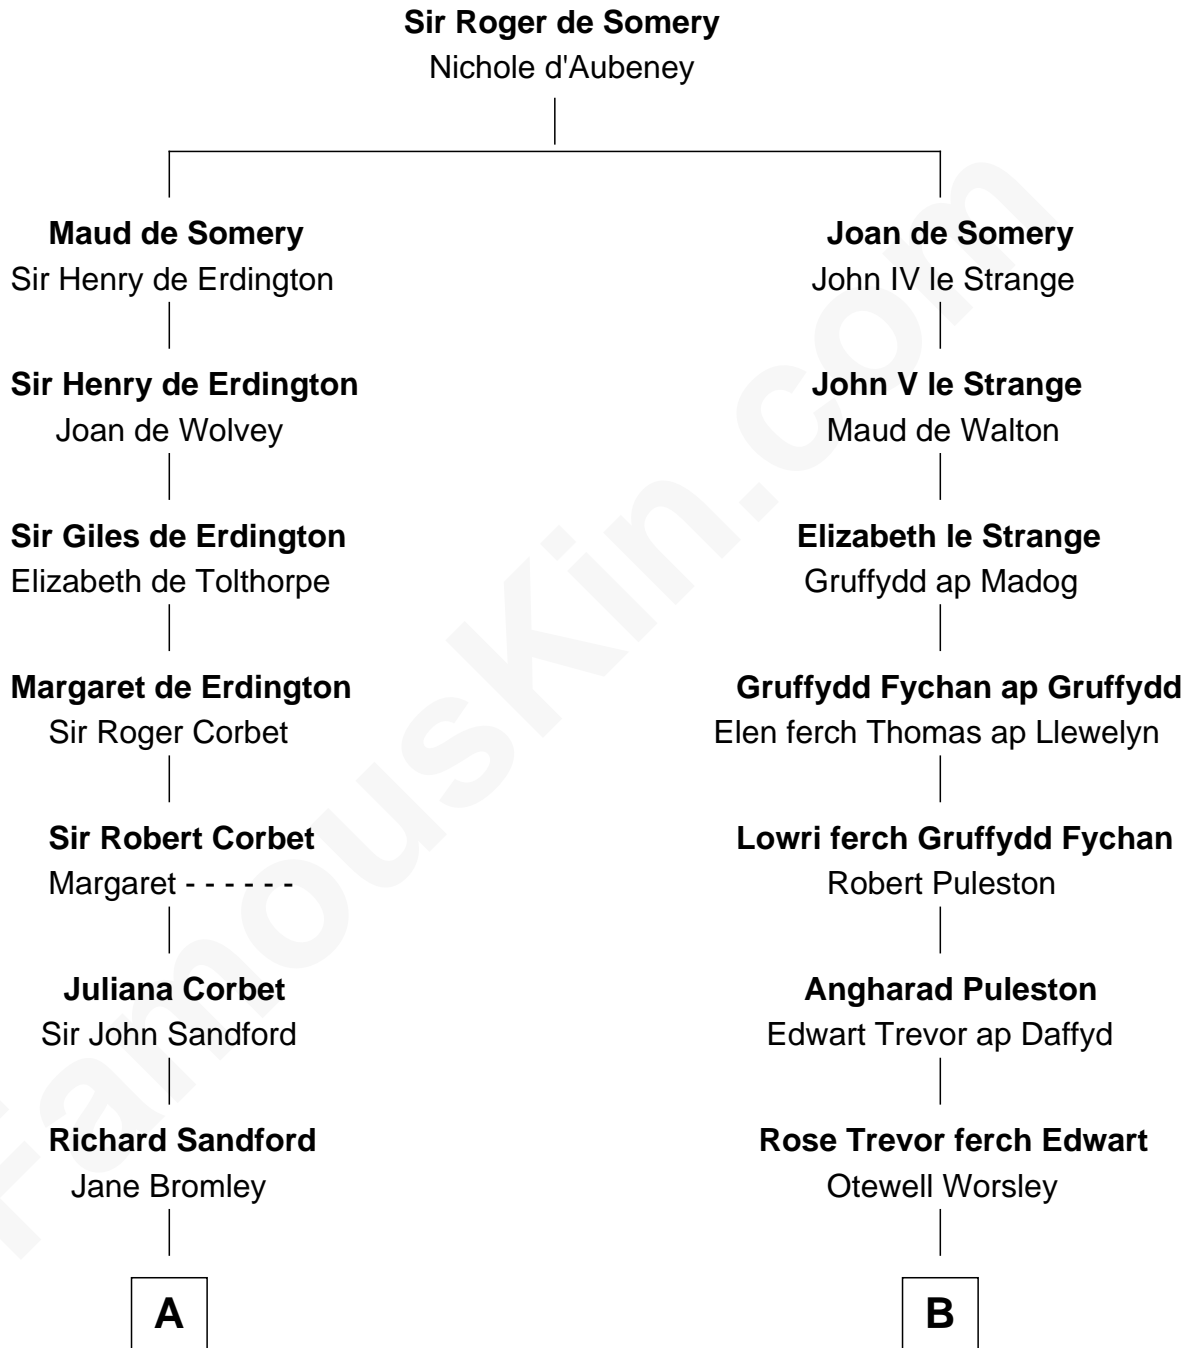

FamousKin.com
Relationship Chart of
Admiral Richard Byrd
Polar Explorer

15th cousin 5 times removed of
General William Whipple
Signer of the Declaration of Independence

C

—
Anne Harrison

Richard Evelyn Byrd

—
Col. William Byrd

Jane Meriwether Rivers

—
Richard Evelyn Byrd

Eleanor Bolling Flood

—
Admiral Richard Byrd

Polar Explorer

FamousKin.com