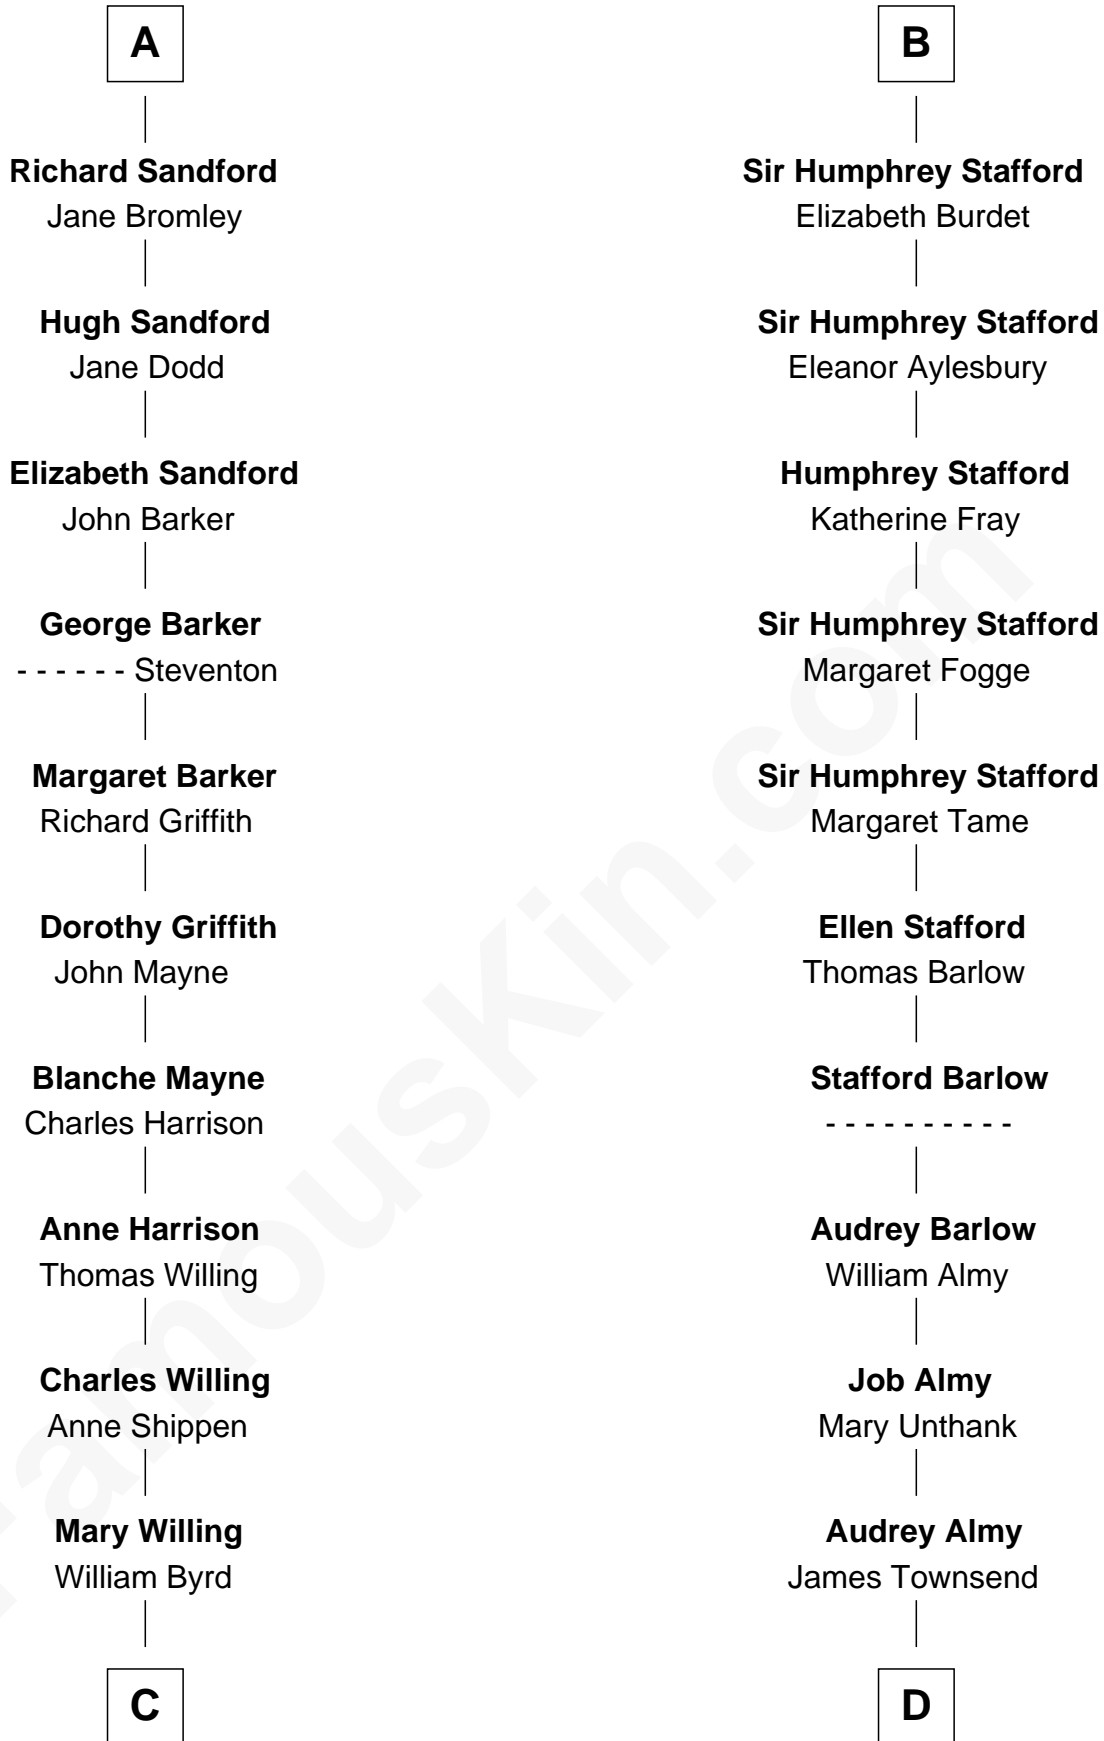

FamousKin.com
Relationship Chart of
Admiral Richard Byrd
Polar Explorer

19th cousin 2 times removed of

Robert Townsend

Member of the Culper Spy Ring during the American Revolution

William d'Aubenev
Mabel of Chester

C

Evelyn Taylor Byrd

Benjamin Harrison

Anne Harrison

Richard Evelyn Byrd

Col. William Byrd

Jane Meriwether Rivers

Richard Evelyn Byrd

Eleanor Bolling Flood

Admiral Richard Byrd

Polar Explorer

D

Jacob Townsend

Phoebe Seaman

Samuel Townsend

Sarah Stoddard