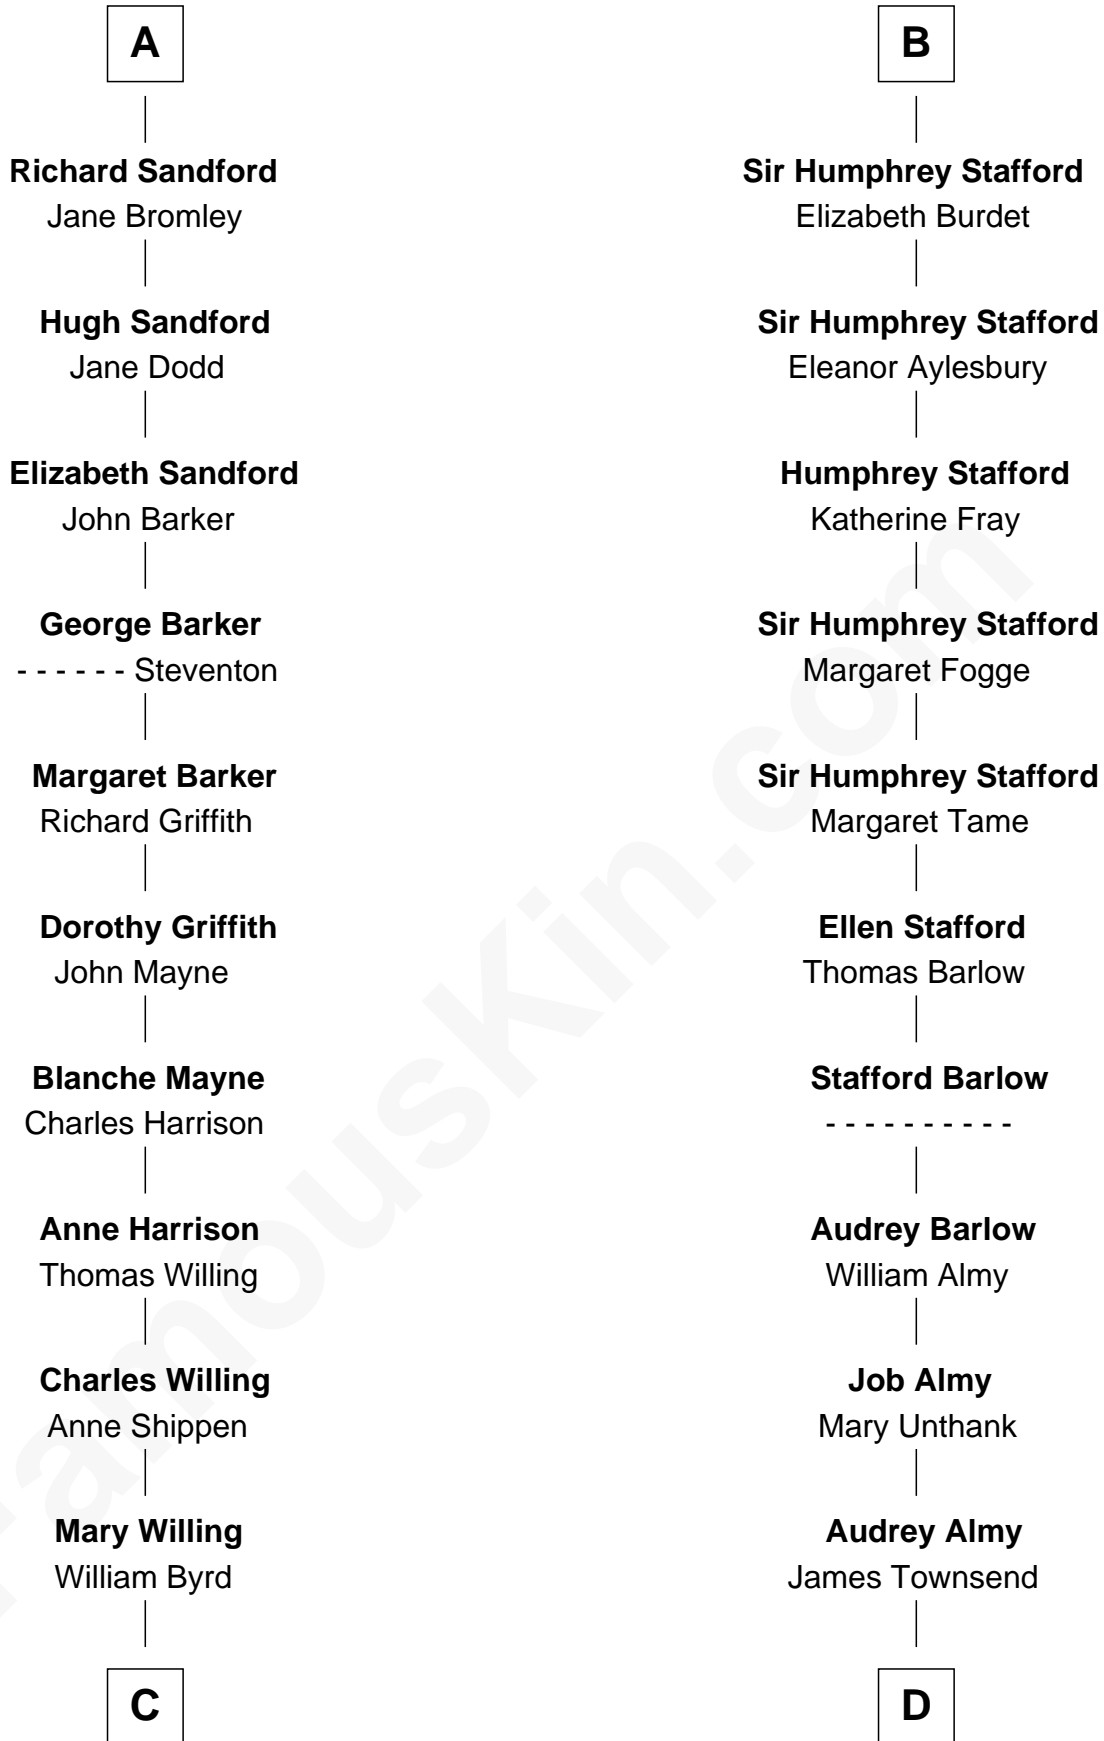

FamousKin.com
Relationship Chart of
Admiral Richard Byrd
Polar Explorer

19th cousin 2 times removed of

Robert Townsend

Member of the Culper Spy Ring during the American Revolution

Sir Ralph de Somery

Margaret le Gras

C

Evelyn Taylor Byrd

Benjamin Harrison

Anne Harrison

Richard Evelyn Byrd

Col. William Byrd

Jane Meriwether Rivers

Richard Evelyn Byrd

Eleanor Bolling Flood

Admiral Richard Byrd

Polar Explorer

D

Jacob Townsend

Phoebe Seaman

Samuel Townsend

Sarah Stoddard