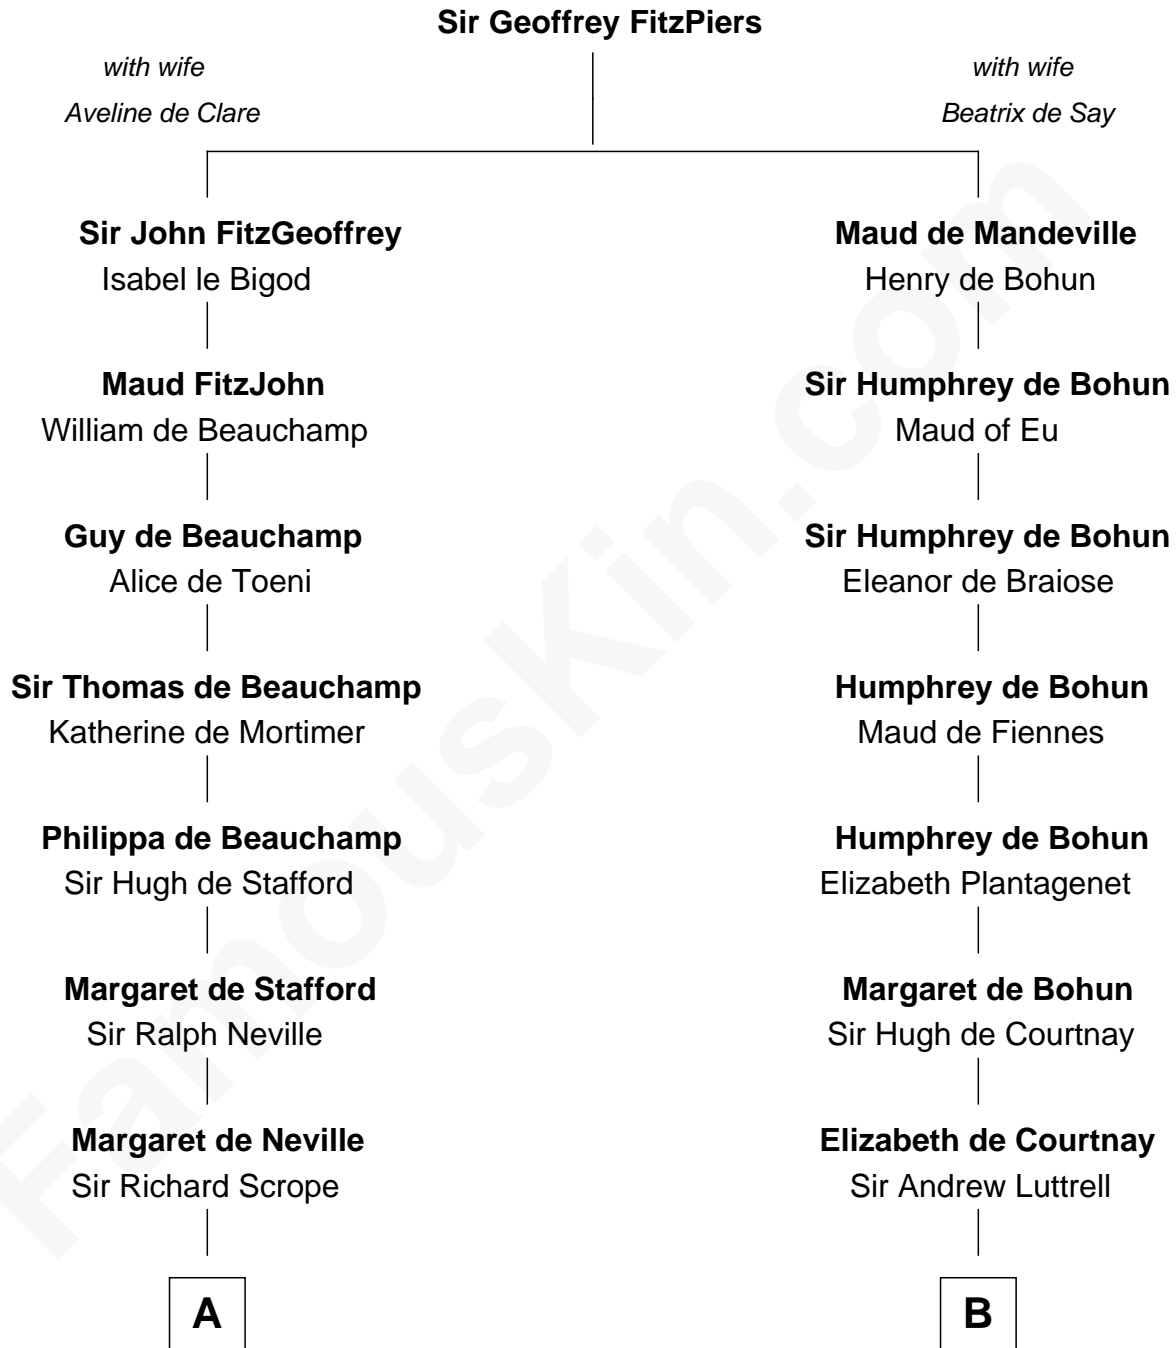

FamousKin.com
Relationship Chart of
Admiral Richard Byrd
Polar Explorer

18th cousin 3 times removed of

Caleb Brewster

Member of the Culper Spy Ring during the American Revolution

C

Benjamin Harrison

Evelyn Taylor Byrd

Anne Harrison

Richard Evelyn Byrd

Col. William Byrd

Jane Meriwether Rivers

Richard Evelyn Byrd

Eleanor Bolling Flood

Admiral Richard Byrd

Polar Explorer

D

Benjamin Brewster

Sarah Biggs

Caleb Brewster

Member of the Culper Spy Ring

FamousKin.com