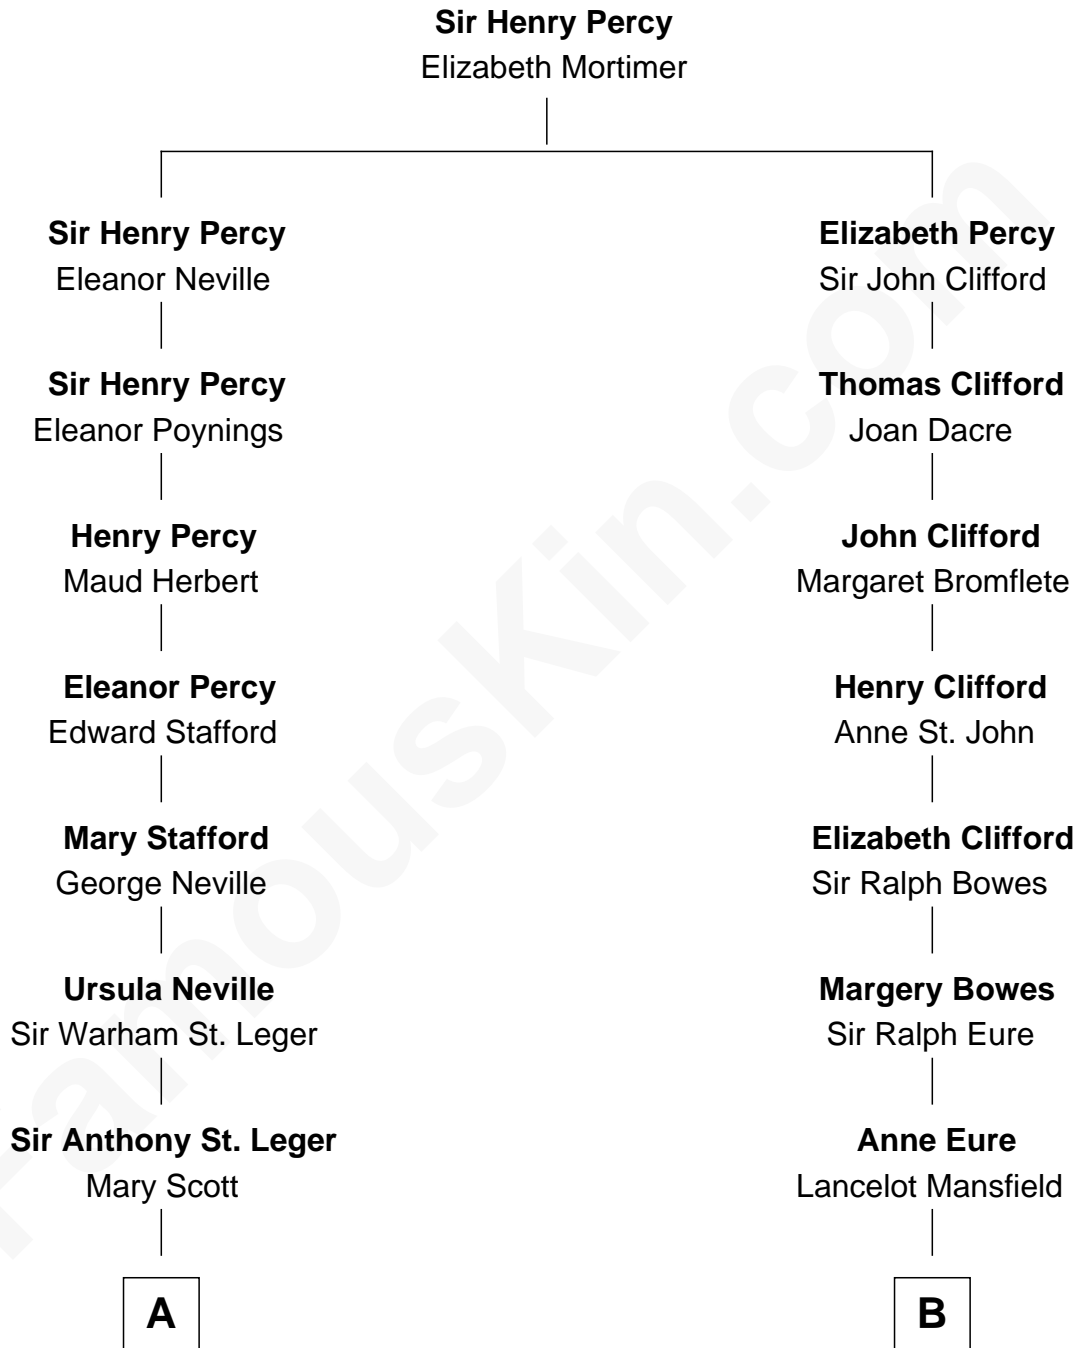

FamousKin.com
Relationship Chart of
Admiral Richard Byrd
Polar Explorer

17th cousin 1 time removed of
Sandra Day O'Connor
First Female U.S. Supreme Court Justice

C

Henry R. Day
Ada Mae Wilkey

Sandra Day O'Connor
U.S. Supreme Court Justice

FamousKin.com