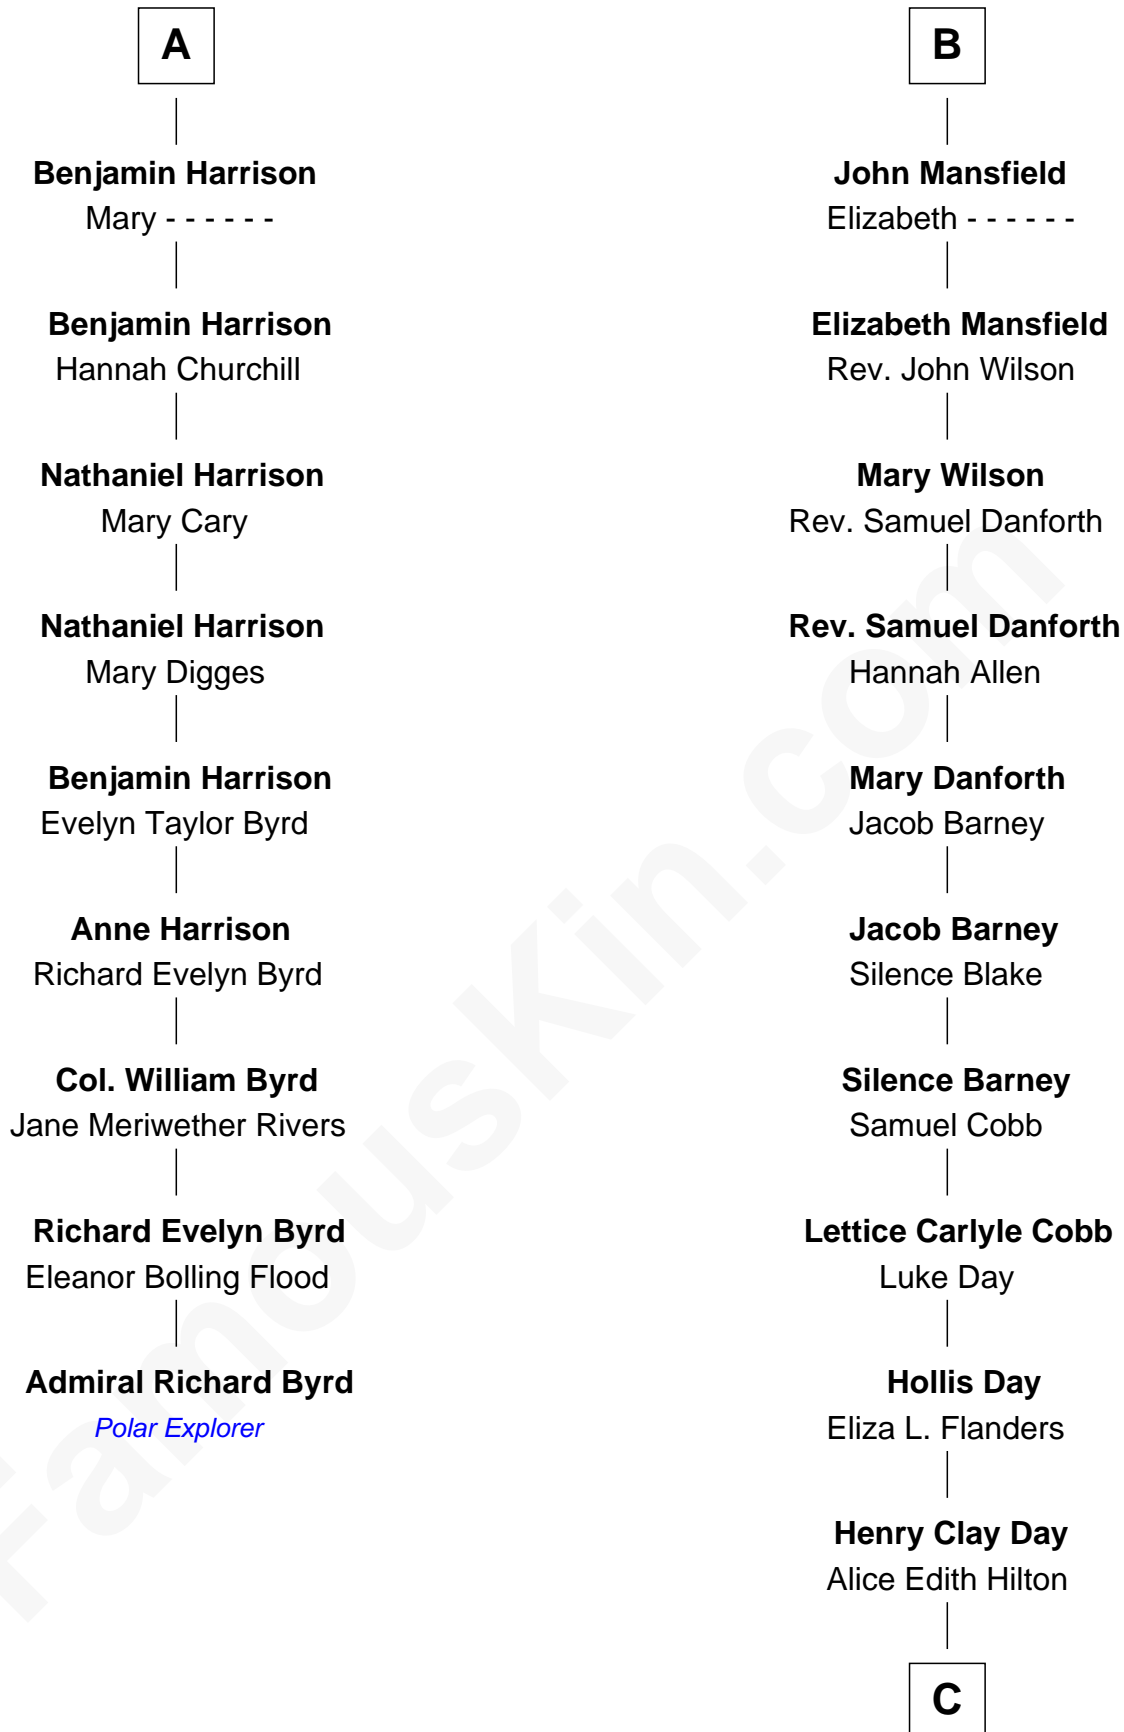

FamousKin.com
Relationship Chart of
Admiral Richard Byrd
Polar Explorer

15th cousin 3 times removed of
Sandra Day O'Connor
First Female U.S. Supreme Court Justice

C

Henry R. Day
Ada Mae Wilkey

Sandra Day O'Connor
U.S. Supreme Court Justice

FamousKin.com