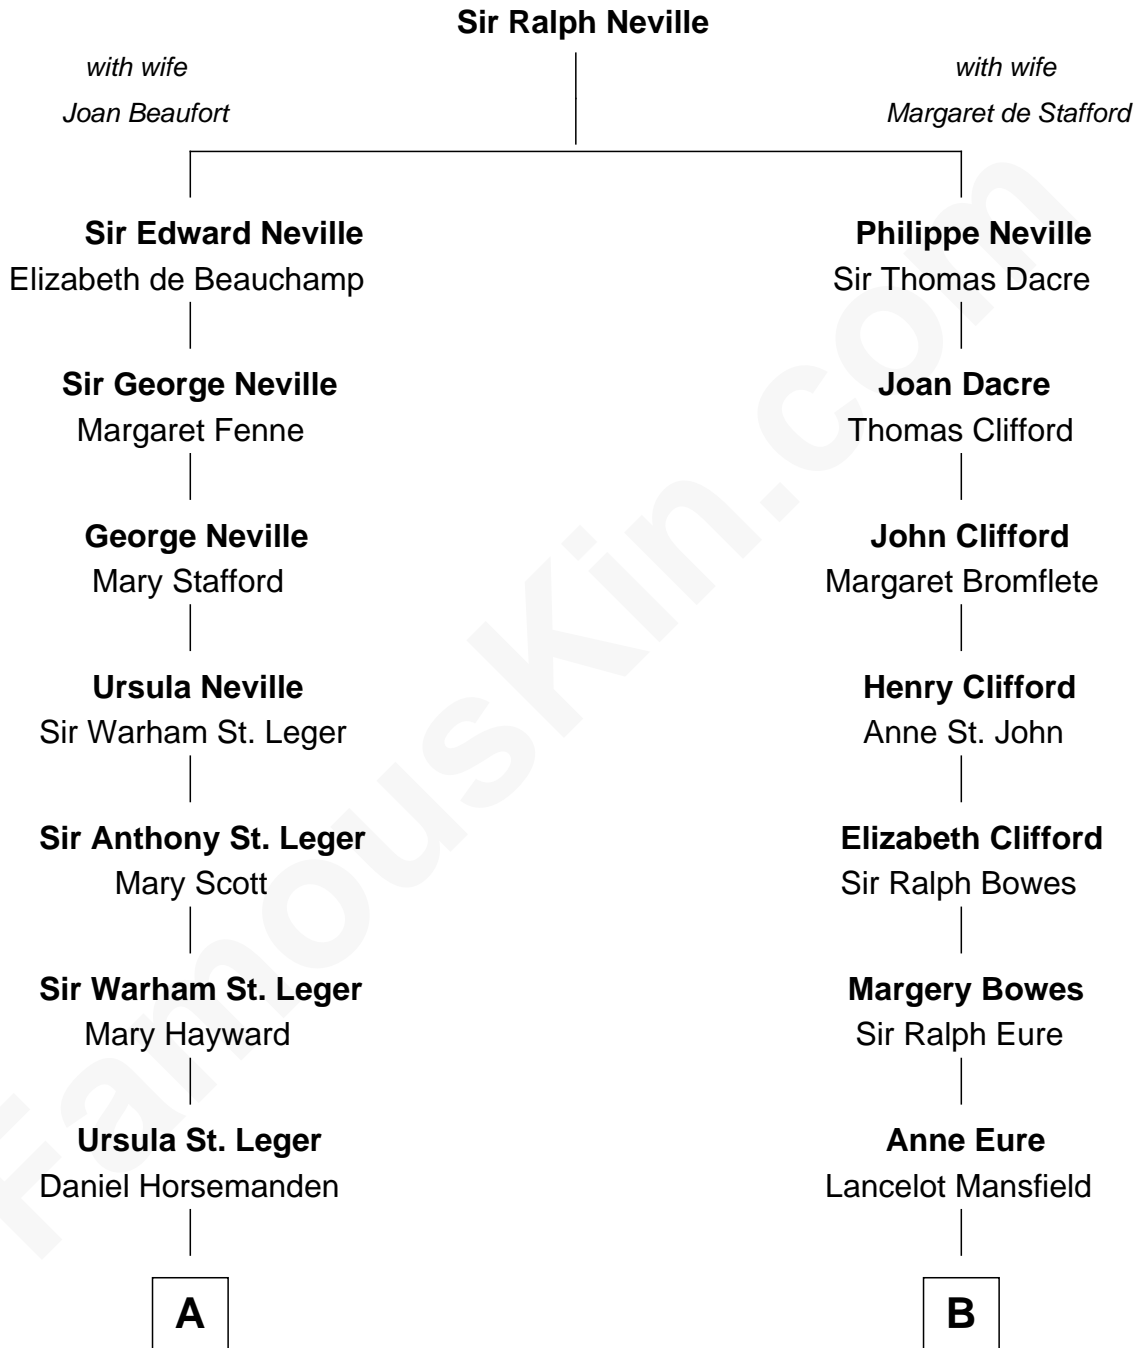

**FamousKin.com**  
**Relationship Chart of**  
**Admiral Richard Byrd**  
*Polar Explorer*

15th cousin 3 times removed of  
**Sandra Day O'Connor**  
*First Female U.S. Supreme Court Justice*

**C**

**Henry R. Day**  
Ada Mae Wilkey

**Sandra Day O'Connor**  
*U.S. Supreme Court Justice*

FamousKin.com