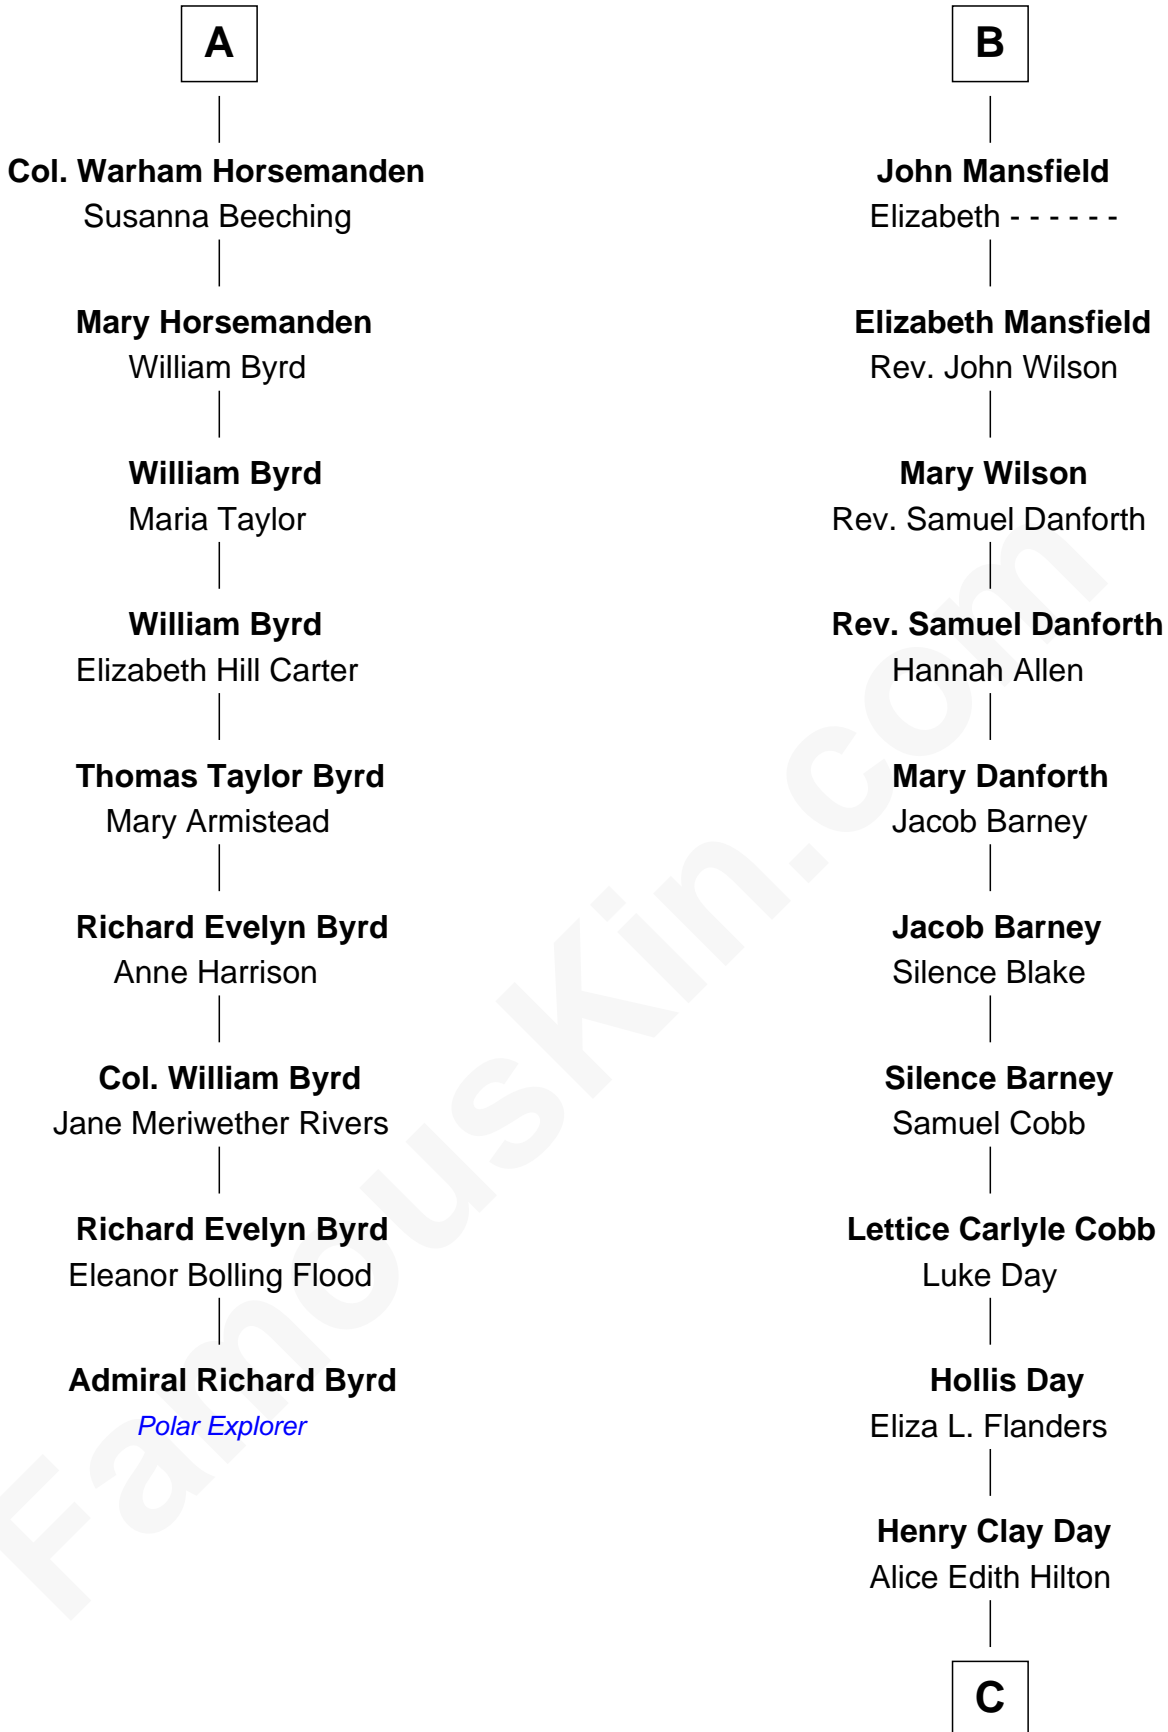

**FamousKin.com**  
**Relationship Chart of**  
**Admiral Richard Byrd**  
*Polar Explorer*

15th cousin 3 times removed of  
**Sandra Day O'Connor**  
*First Female U.S. Supreme Court Justice*

**C**

**Henry R. Day**  
Ada Mae Wilkey

**Sandra Day O'Connor**  
*U.S. Supreme Court Justice*

FamousKin.com