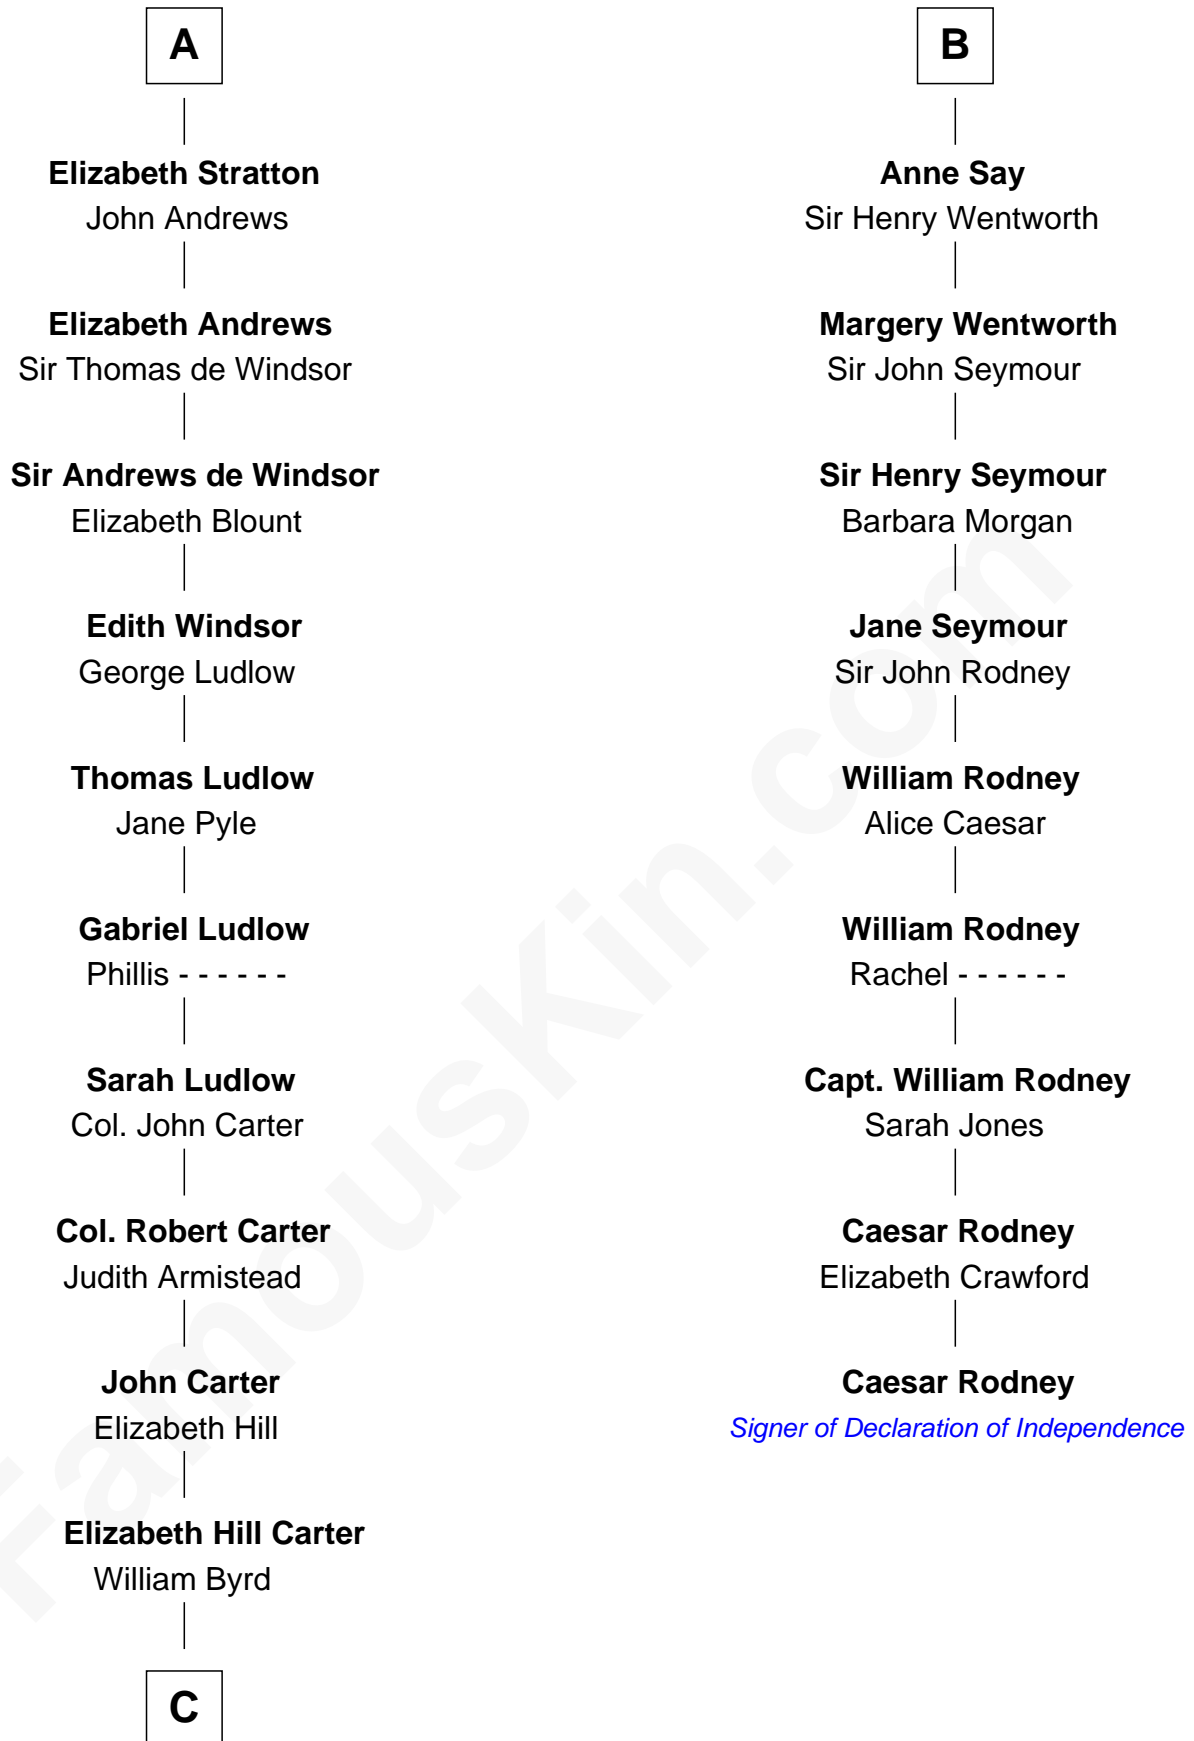

**FamousKin.com**  
**Relationship Chart of**  
**Admiral Richard Byrd**  
*Polar Explorer*

15th cousin 6 times removed of

**Caesar Rodney**  
*Signer of the Declaration of Independence*

**C**

—  
**Thomas Taylor Byrd**

Mary Armistead

—  
**Richard Evelyn Byrd**

Anne Harrison

—  
**Col. William Byrd**  
Jane Meriwether Rivers

—  
**Richard Evelyn Byrd**

Eleanor Bolling Flood

—  
**Admiral Richard Byrd**

*Polar Explorer*