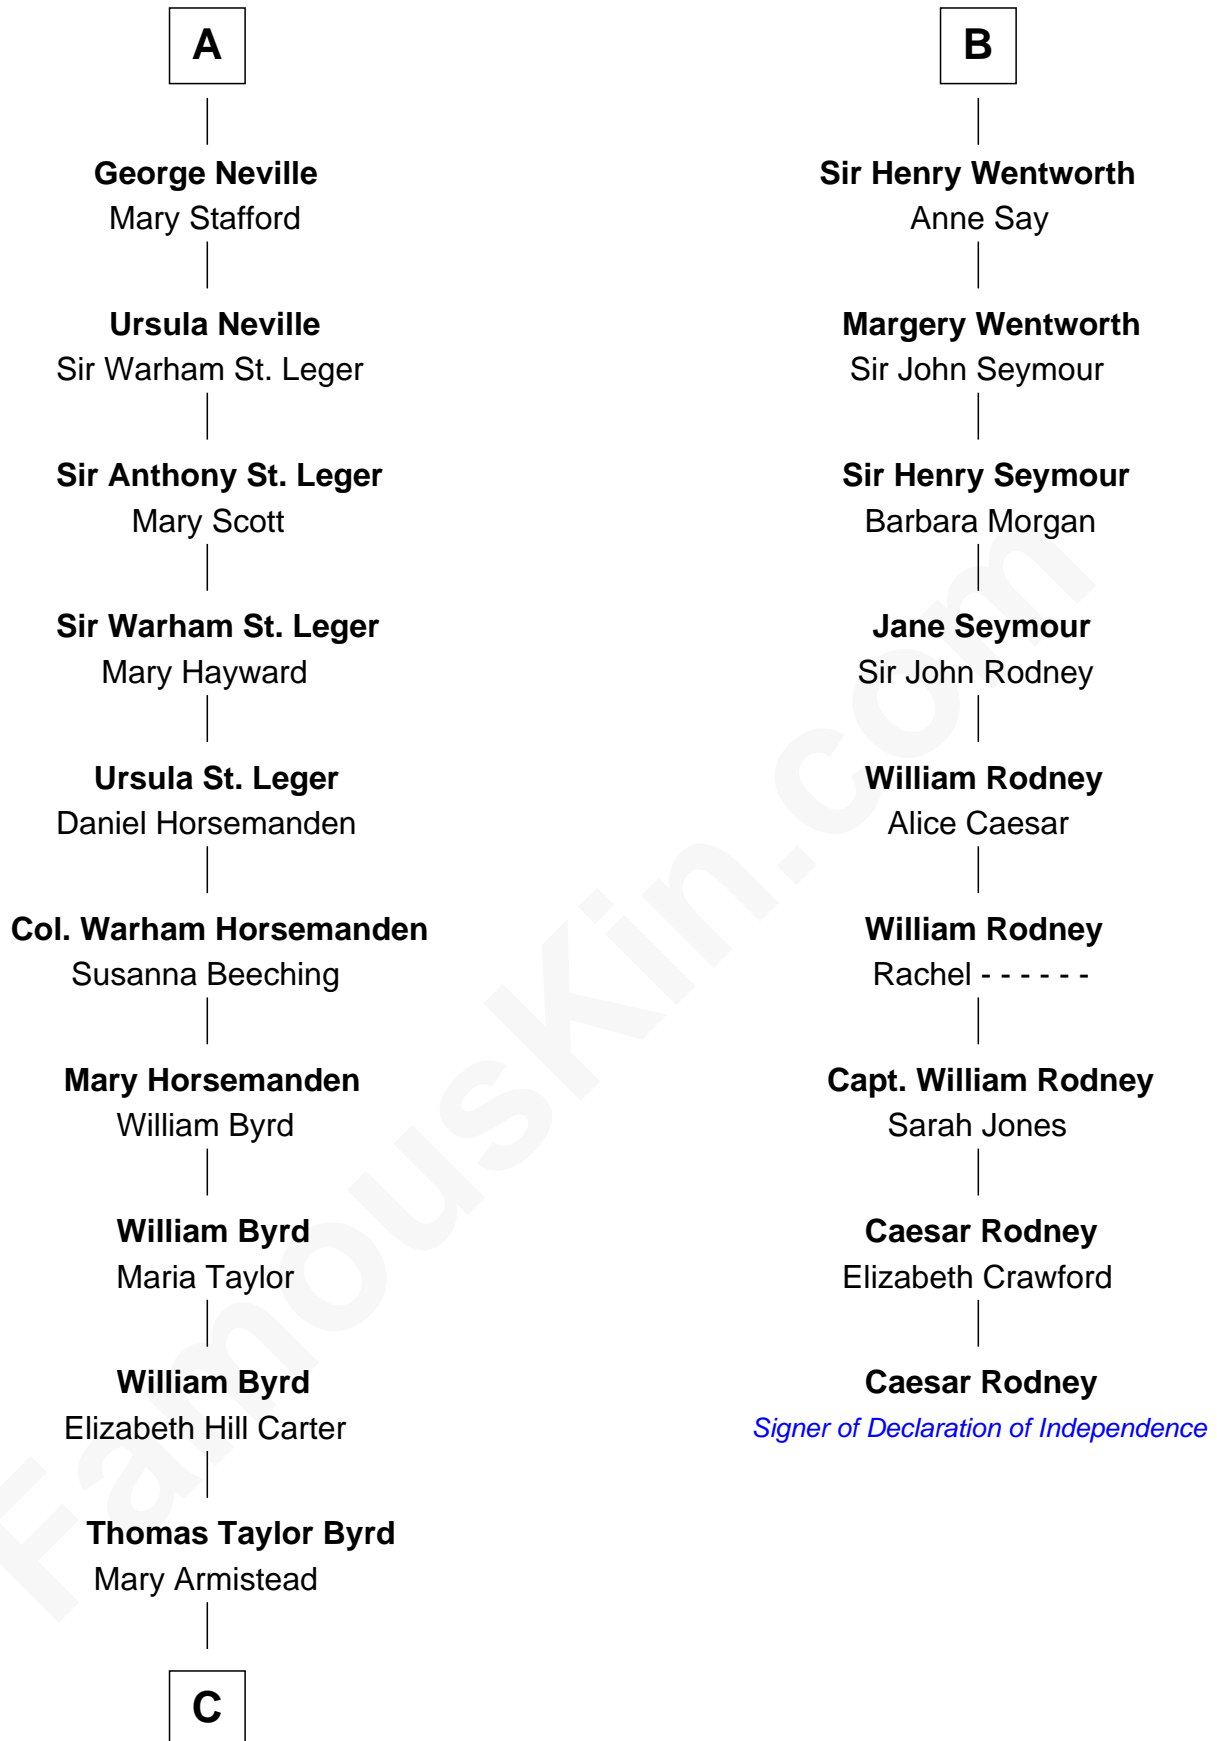

FamousKin.com
Relationship Chart of
Admiral Richard Byrd
Polar Explorer

15th cousin 5 times removed of

Caesar Rodney
Signer of the Declaration of Independence

Sir Robert de Neville

C

Richard Evelyn Byrd

Anne Harrison

Col. William Byrd

Jane Meriwether Rivers

Richard Evelyn Byrd

Eleanor Bolling Flood

Admiral Richard Byrd

Polar Explorer

FamousKin.com