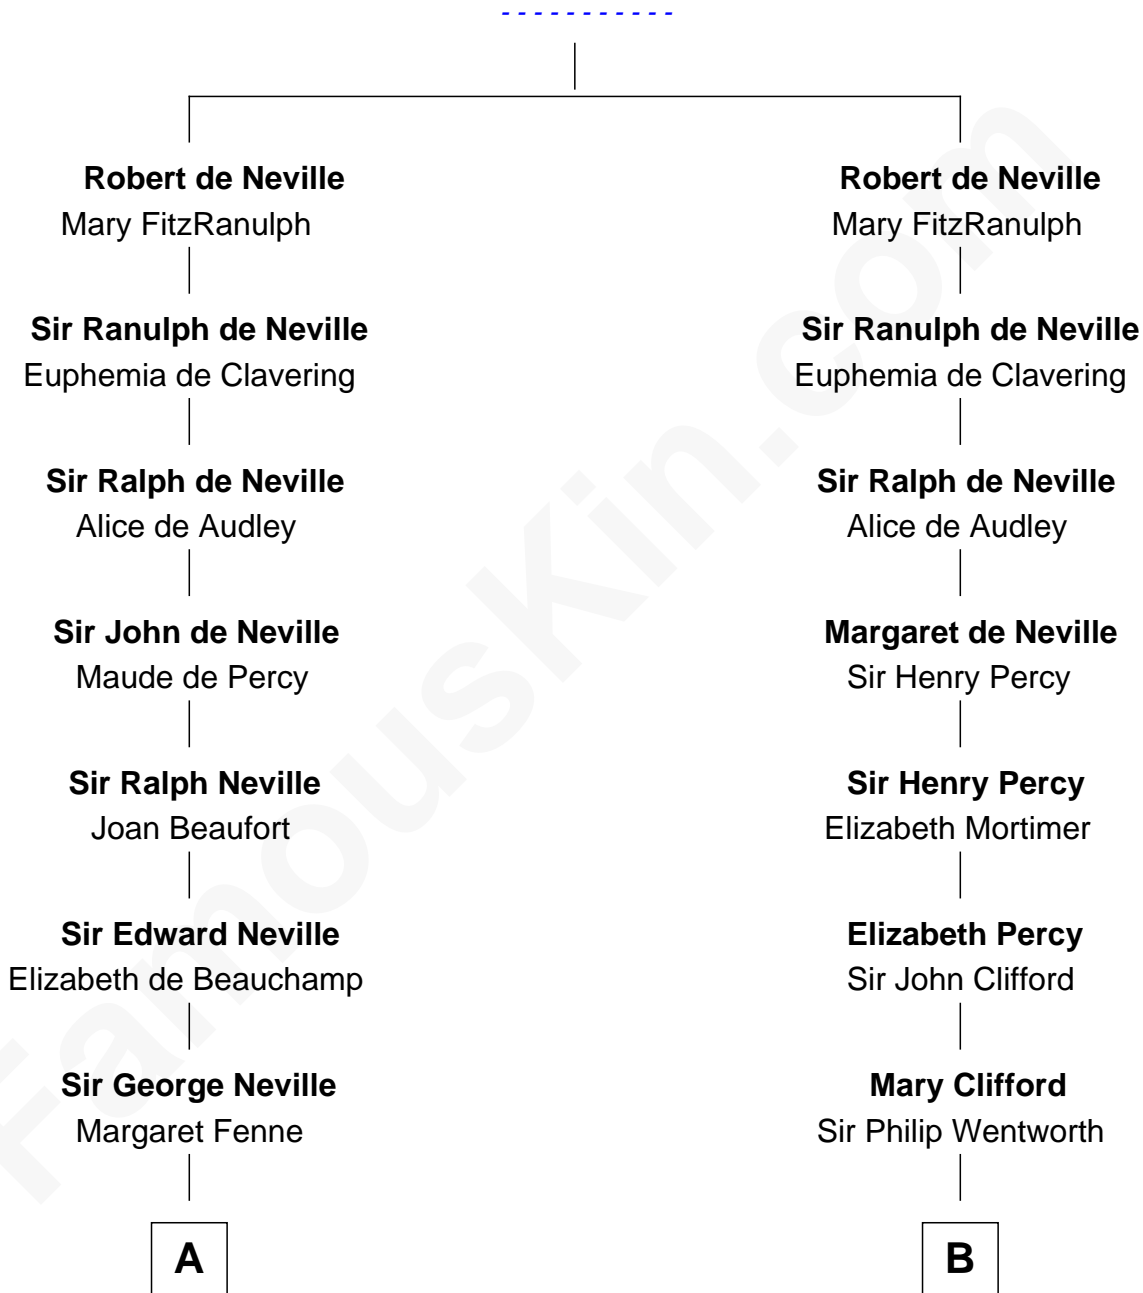

FamousKin.com
Relationship Chart of
Admiral Richard Byrd
Polar Explorer

15th cousin 5 times removed of

Caesar Rodney
Signer of the Declaration of Independence

Sir Robert de Neville

C

Richard Evelyn Byrd

Anne Harrison

Col. William Byrd

Jane Meriwether Rivers

Richard Evelyn Byrd

Eleanor Bolling Flood

Admiral Richard Byrd

Polar Explorer

FamousKin.com