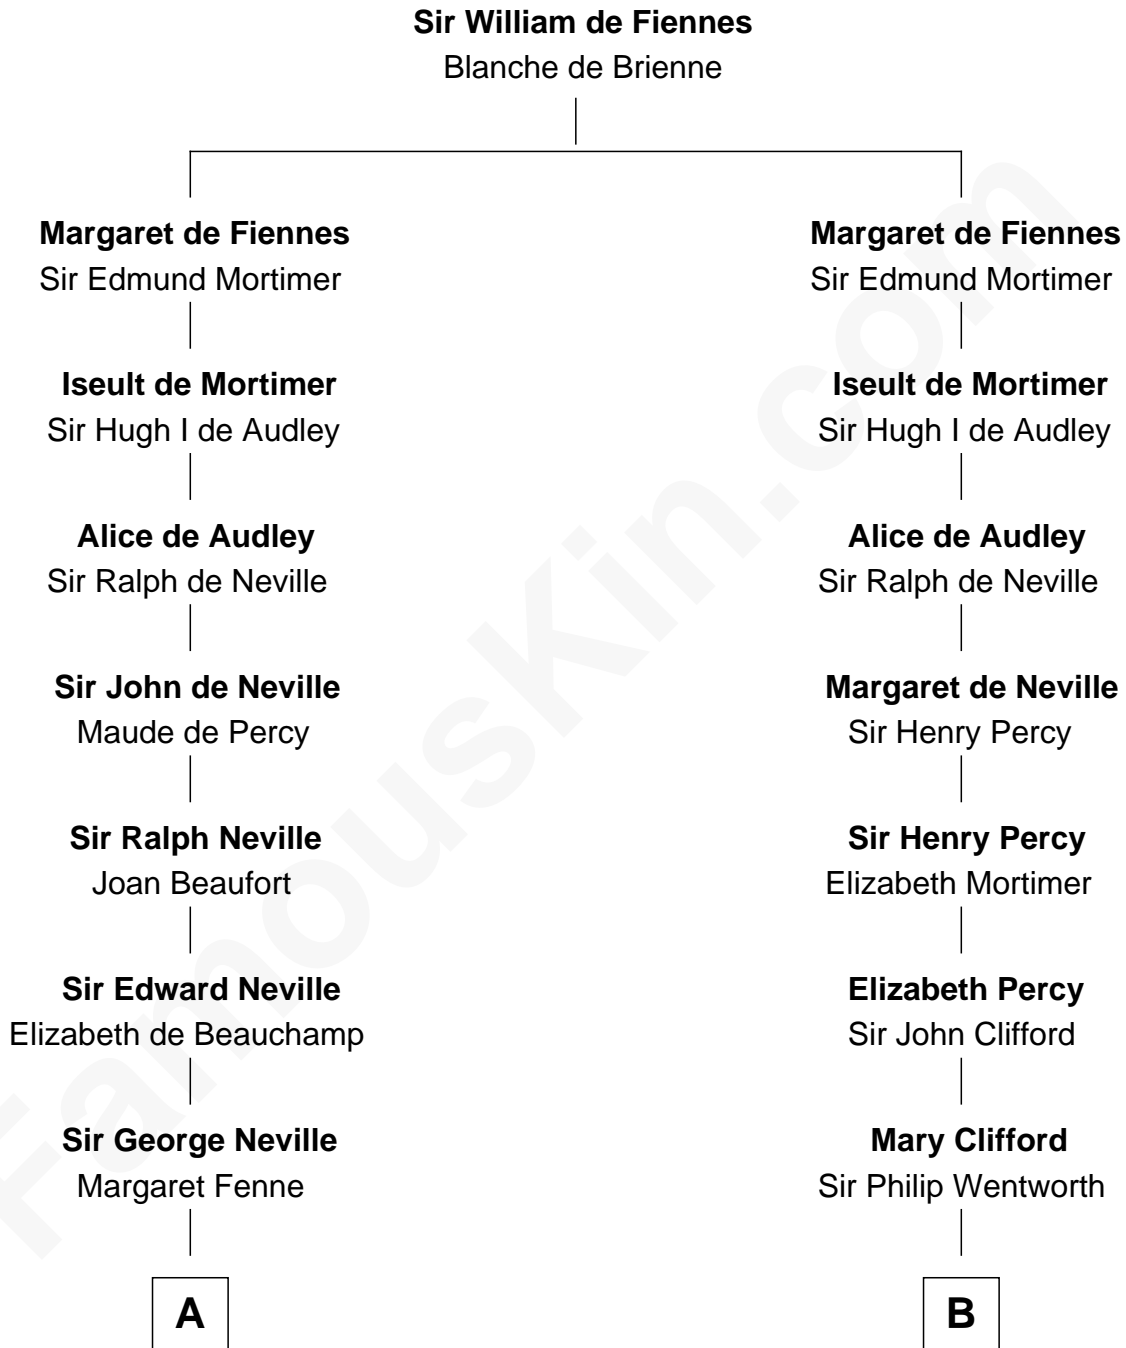

FamousKin.com
Relationship Chart of
Admiral Richard Byrd
Polar Explorer

15th cousin 5 times removed of

Caesar Rodney
Signer of the Declaration of Independence

C

Richard Evelyn Byrd

Anne Harrison

Col. William Byrd

Jane Meriwether Rivers

Richard Evelyn Byrd

Eleanor Bolling Flood

Admiral Richard Byrd

Polar Explorer

FamousKin.com