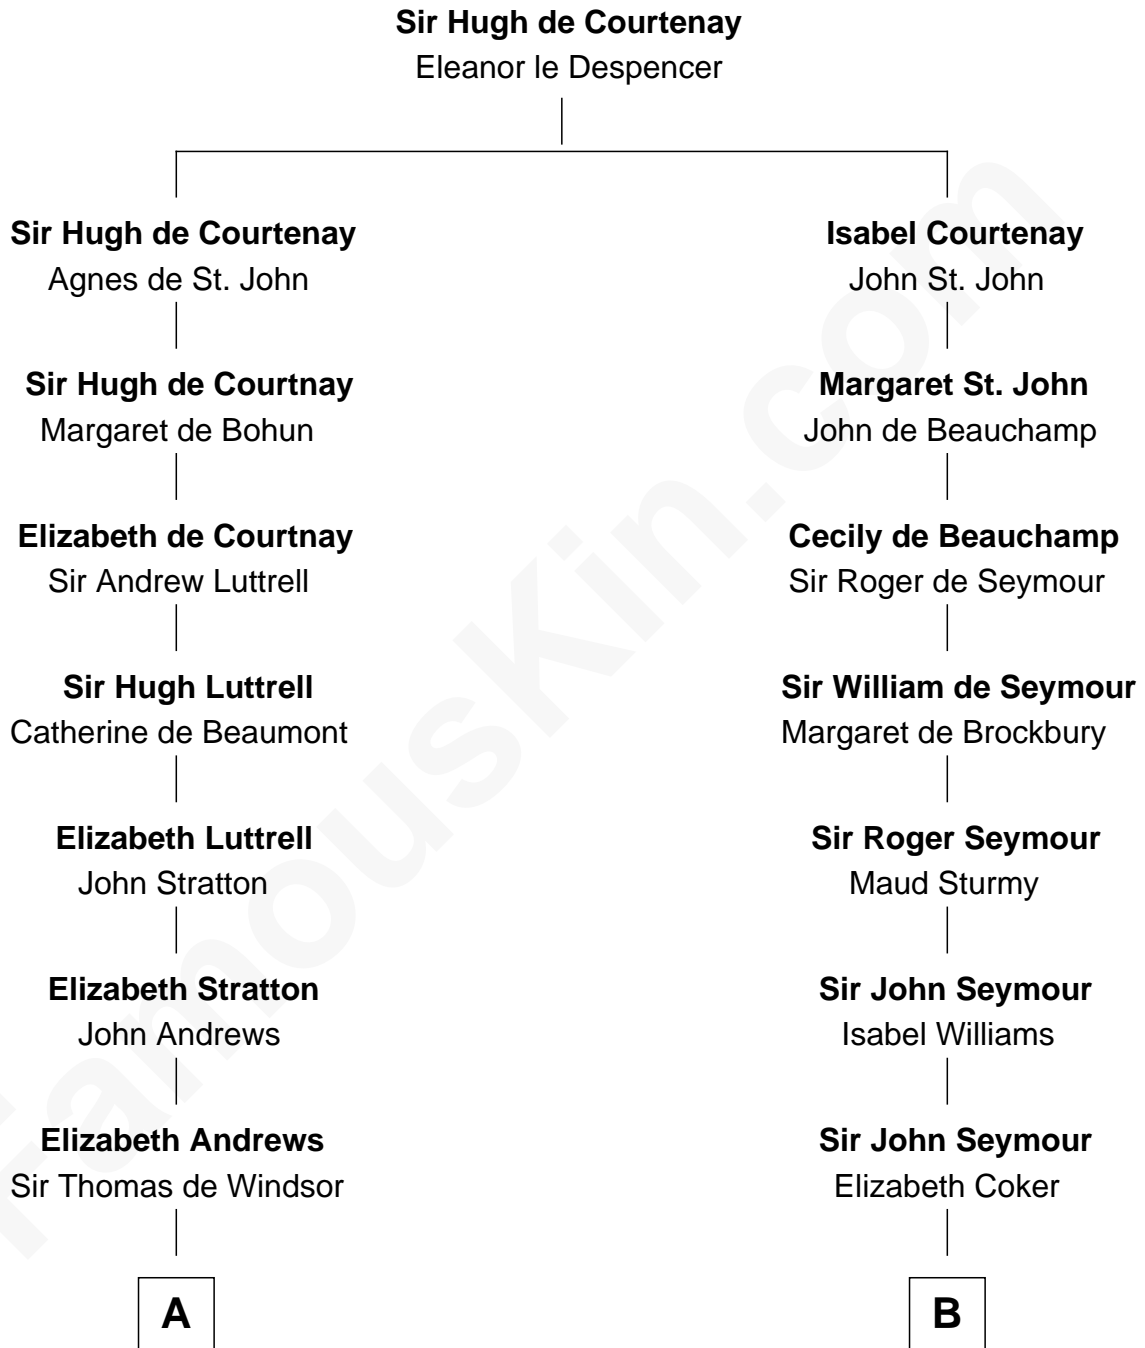

FamousKin.com
Relationship Chart of
Admiral Richard Byrd
Polar Explorer

15th cousin 4 times removed of

Caesar Rodney
Signer of the Declaration of Independence

C

—
Col. William Byrd
Jane Meriwether Rivers

—
Richard Evelyn Byrd
Eleanor Bolling Flood

—
Admiral Richard Byrd
Polar Explorer

FamousKin.com