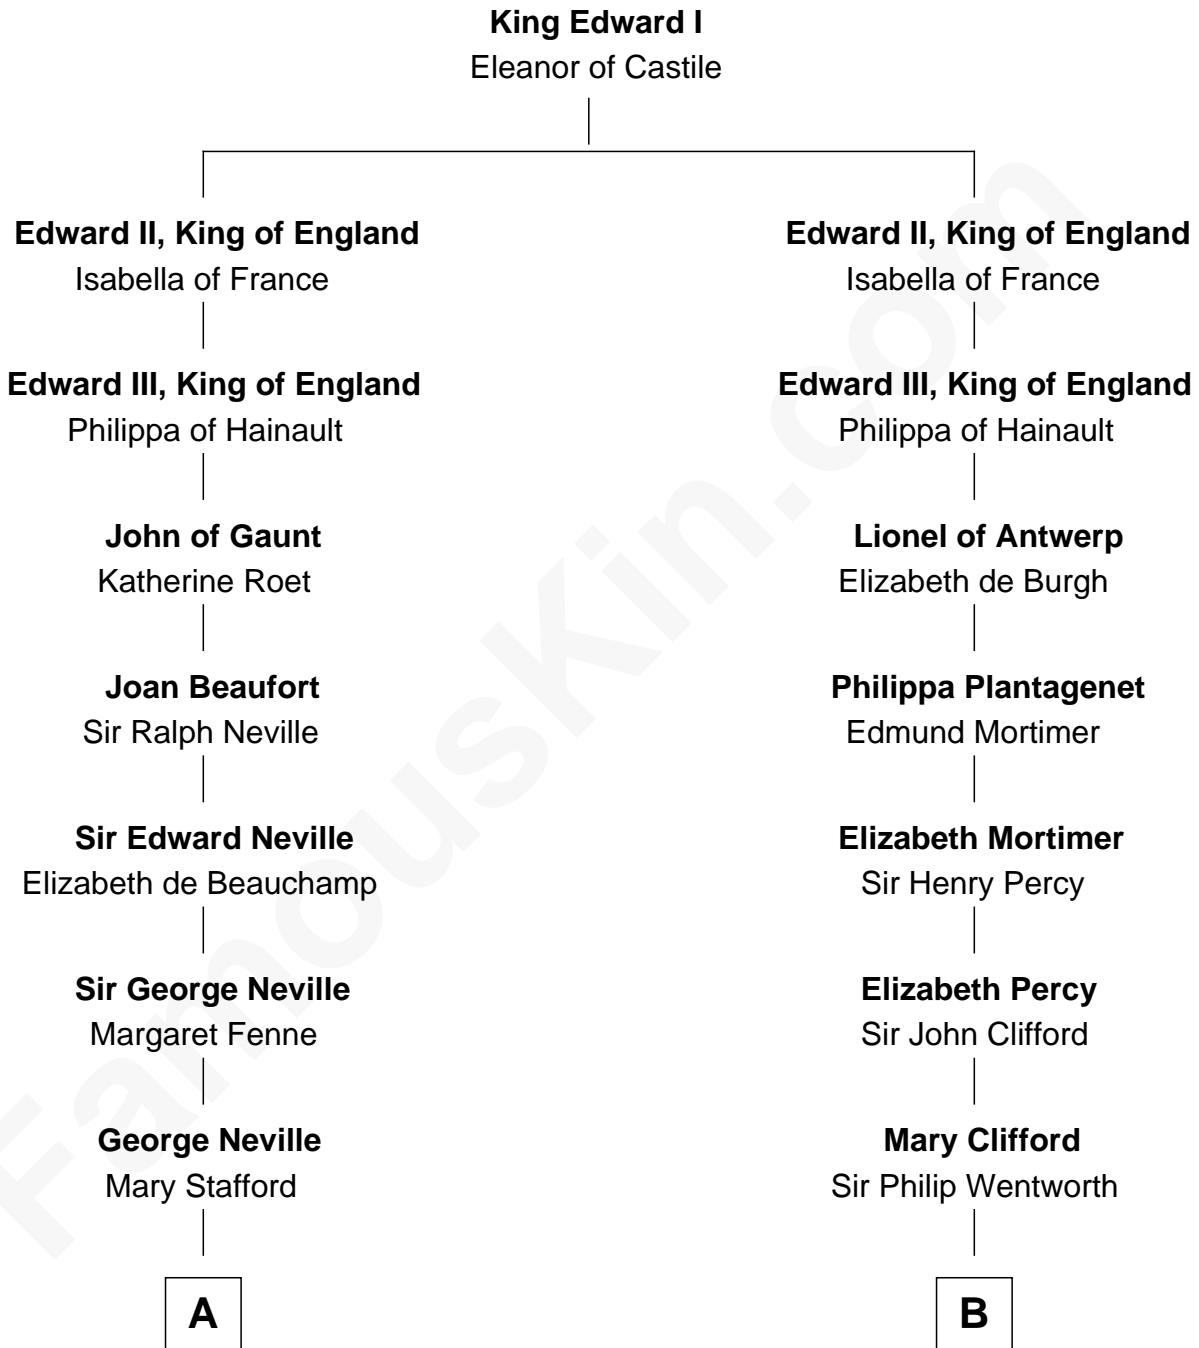

FamousKin.com

Relationship Chart of

Admiral Richard Byrd

Polar Explorer

15th cousin 4 times removed of

Caesar Rodney

Signer of the Declaration of Independence

C

—
Col. William Byrd
Jane Meriwether Rivers

—
Richard Evelyn Byrd
Eleanor Bolling Flood

—
Admiral Richard Byrd
Polar Explorer

FamousKin.com