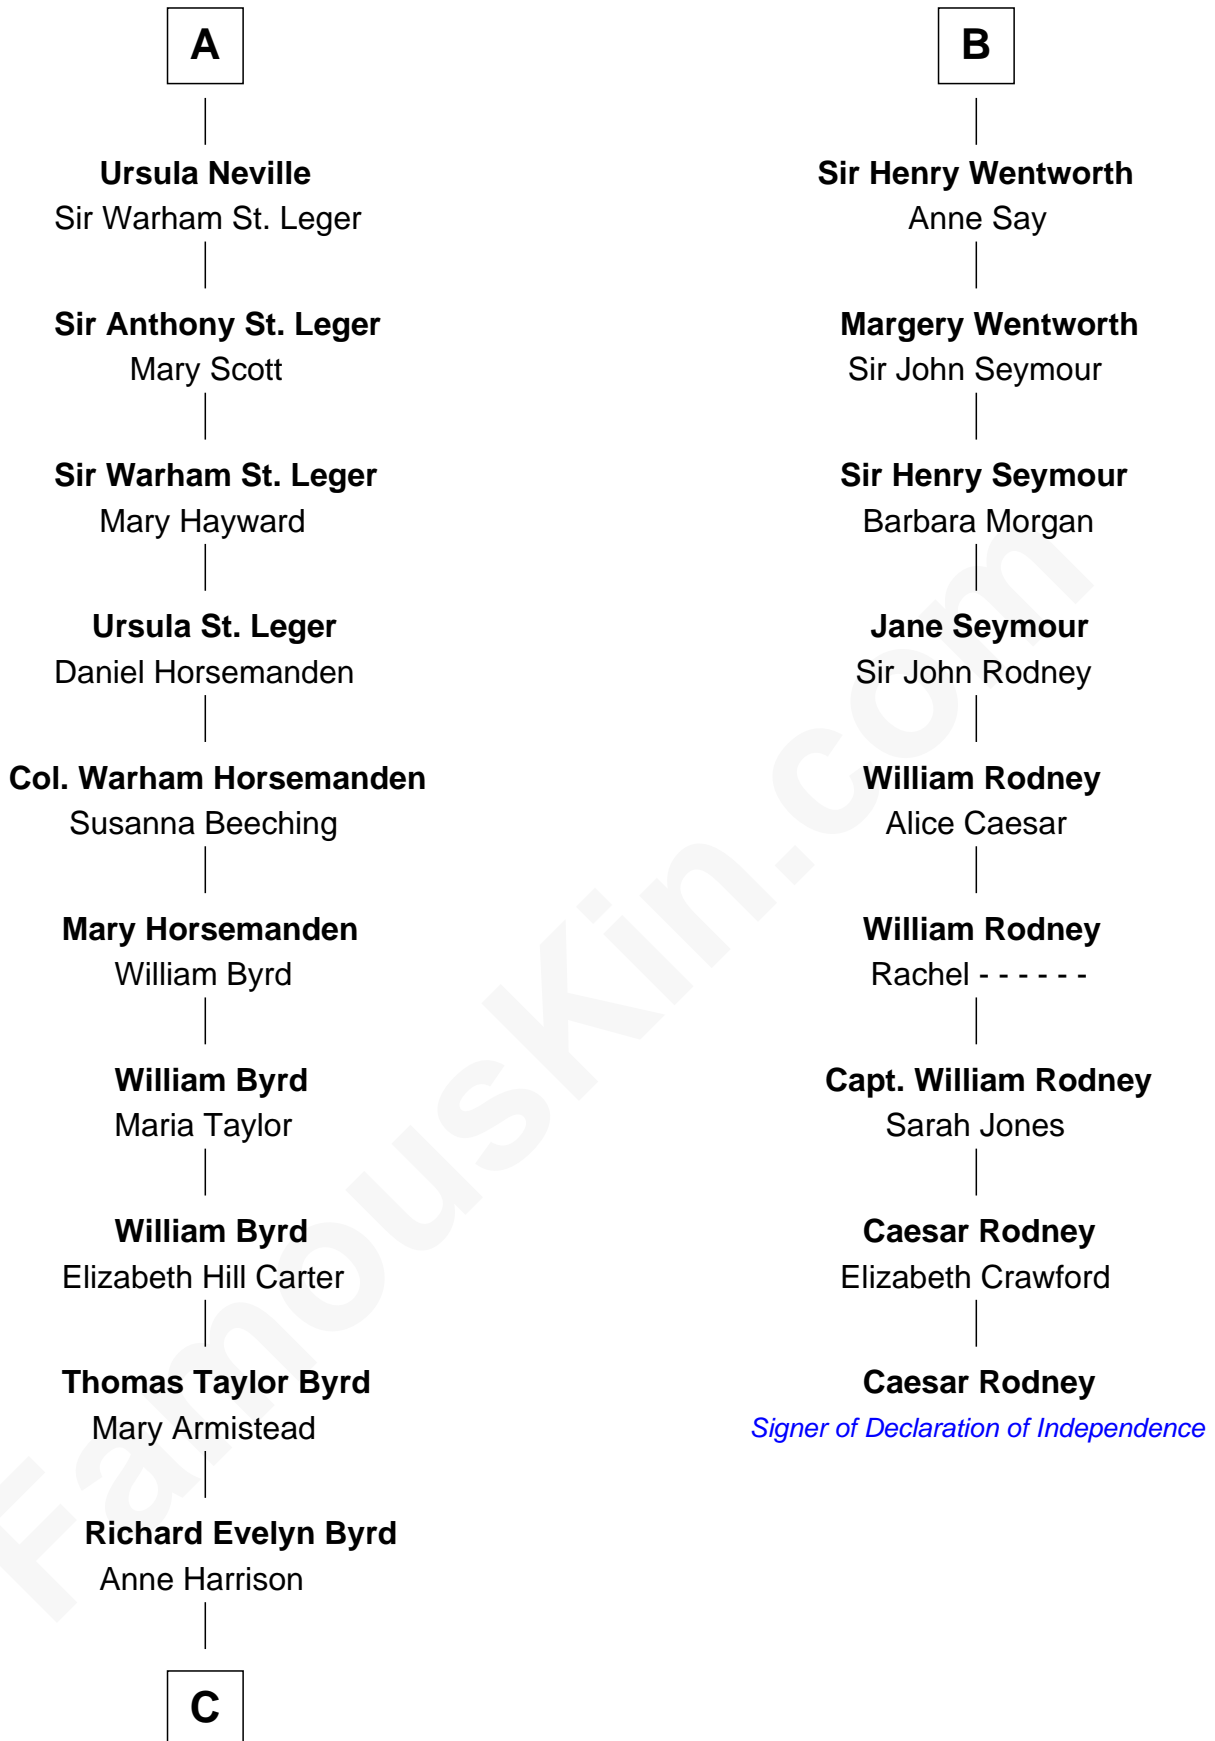

FamousKin.com

Relationship Chart of

Admiral Richard Byrd

Polar Explorer

15th cousin 4 times removed of

Caesar Rodney

Signer of the Declaration of Independence

C

—
Col. William Byrd
Jane Meriwether Rivers

—
Richard Evelyn Byrd
Eleanor Bolling Flood

—
Admiral Richard Byrd
Polar Explorer

FamousKin.com