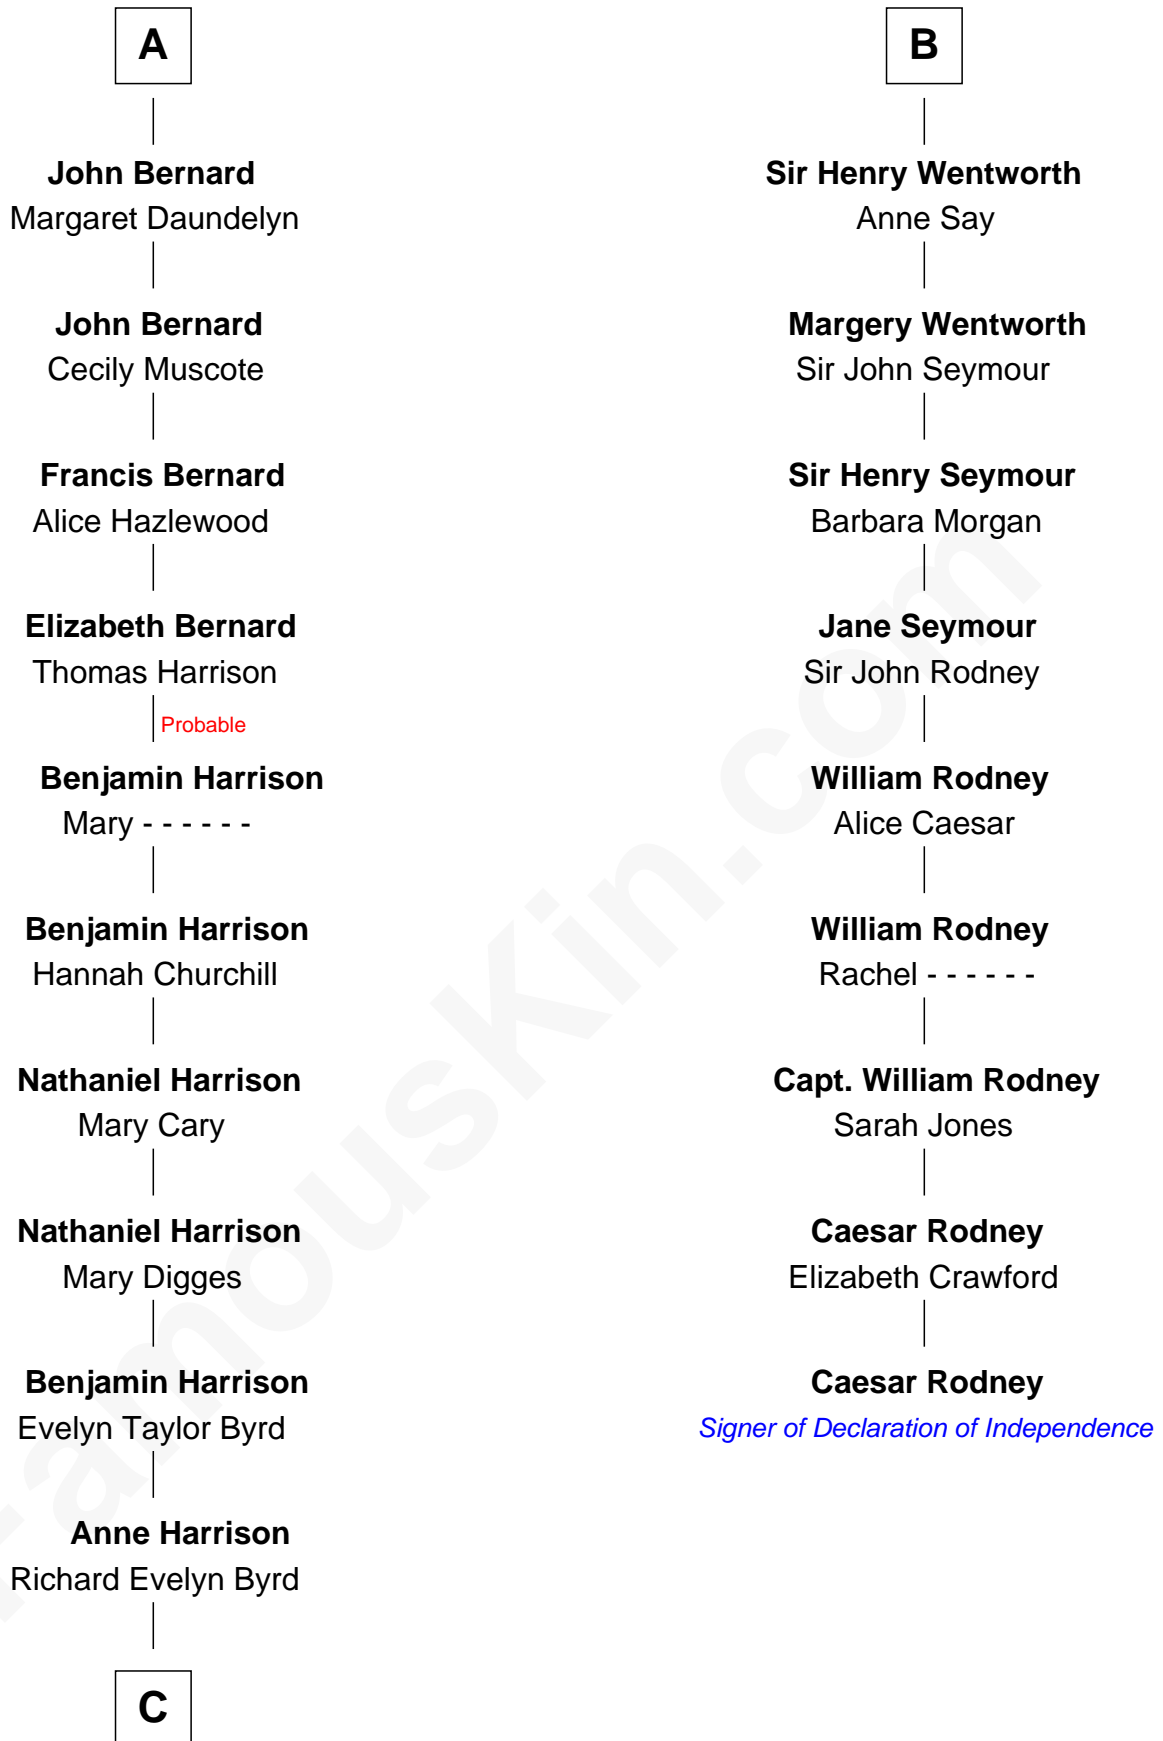

**FamousKin.com**  
**Relationship Chart of**  
**Admiral Richard Byrd**  
*Polar Explorer*

15th cousin 4 times removed of

**Caesar Rodney**  
*Signer of the Declaration of Independence*

**C**

—  
**Col. William Byrd**  
Jane Meriwether Rivers

—  
**Richard Evelyn Byrd**  
Eleanor Bolling Flood

—  
**Admiral Richard Byrd**  
*Polar Explorer*

FamousKin.com