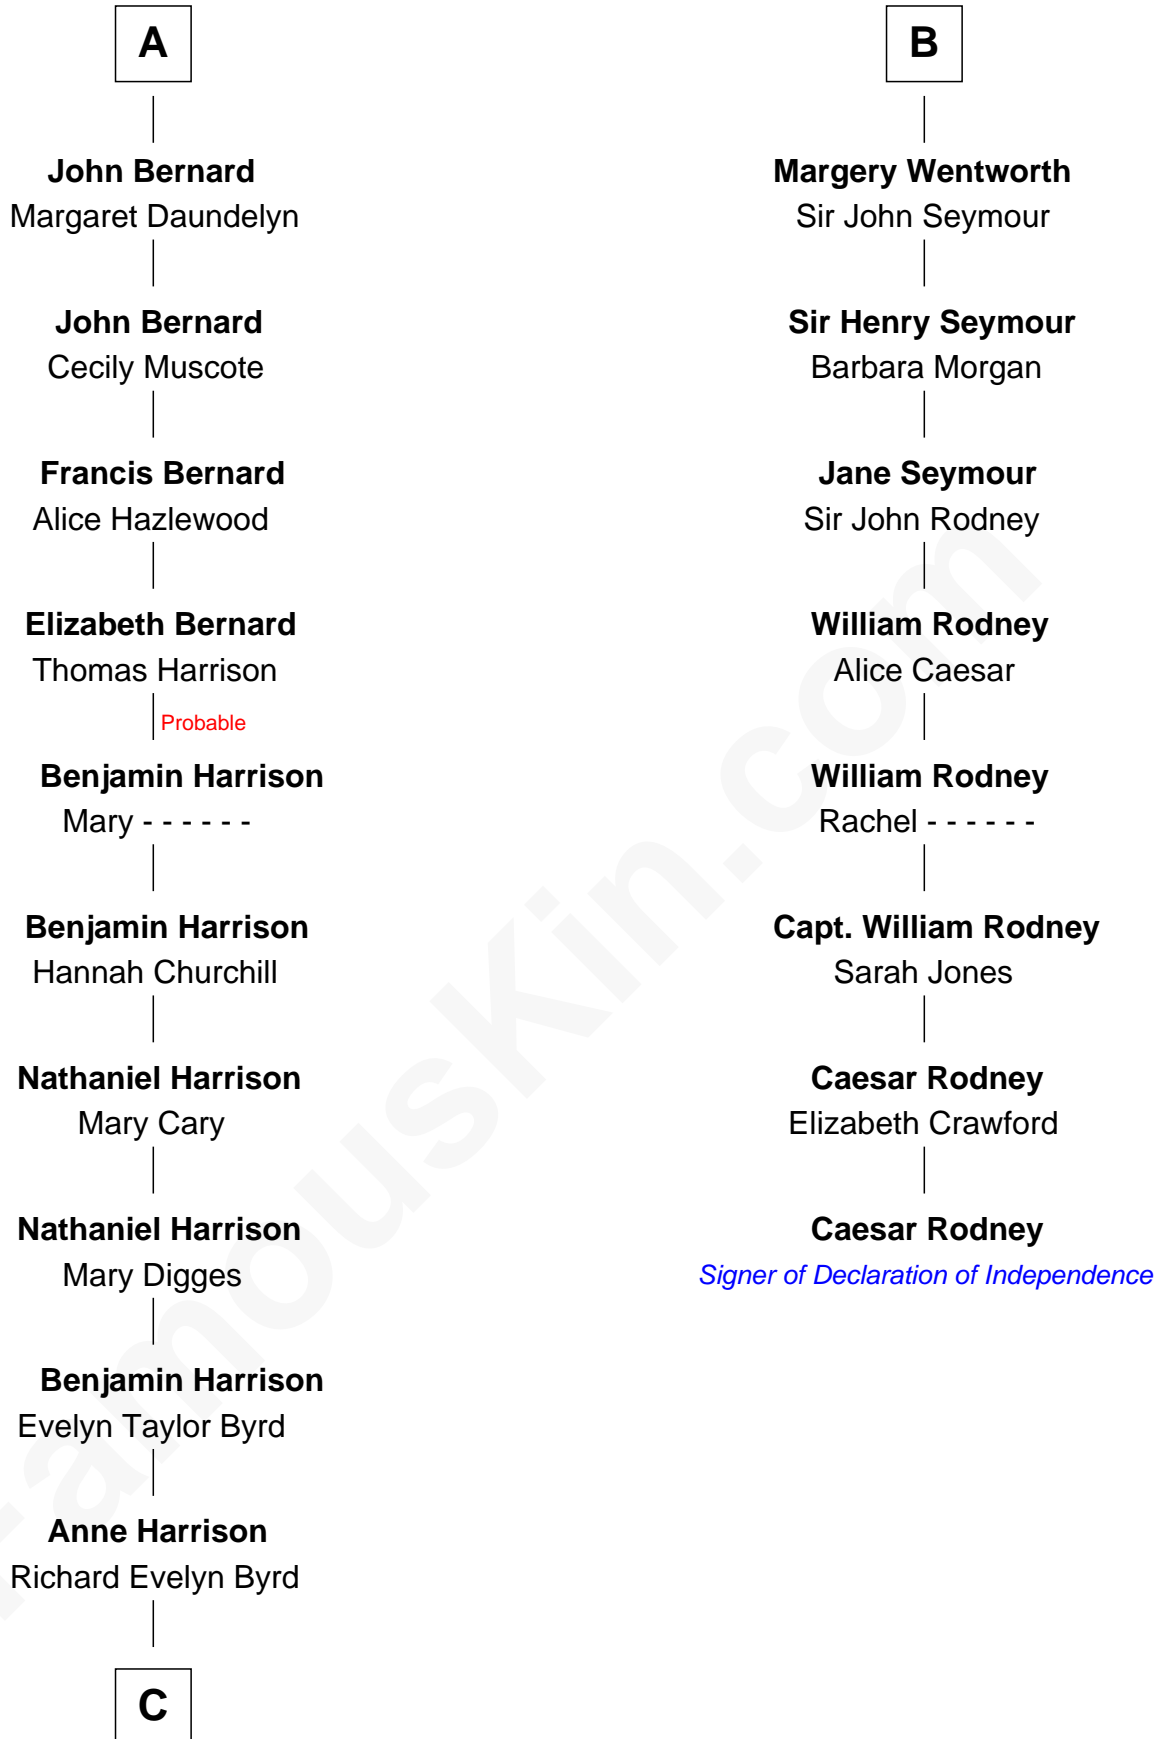

**FamousKin.com**  
**Relationship Chart of**  
**Admiral Richard Byrd**  
*Polar Explorer*

14th cousin 5 times removed of

**Caesar Rodney**  
*Signer of the Declaration of Independence*

**Gunselm de Badlesmere**

**C**

—  
**Col. William Byrd**  
Jane Meriwether Rivers

—  
**Richard Evelyn Byrd**  
Eleanor Bolling Flood

—  
**Admiral Richard Byrd**  
*Polar Explorer*

FamousKin.com