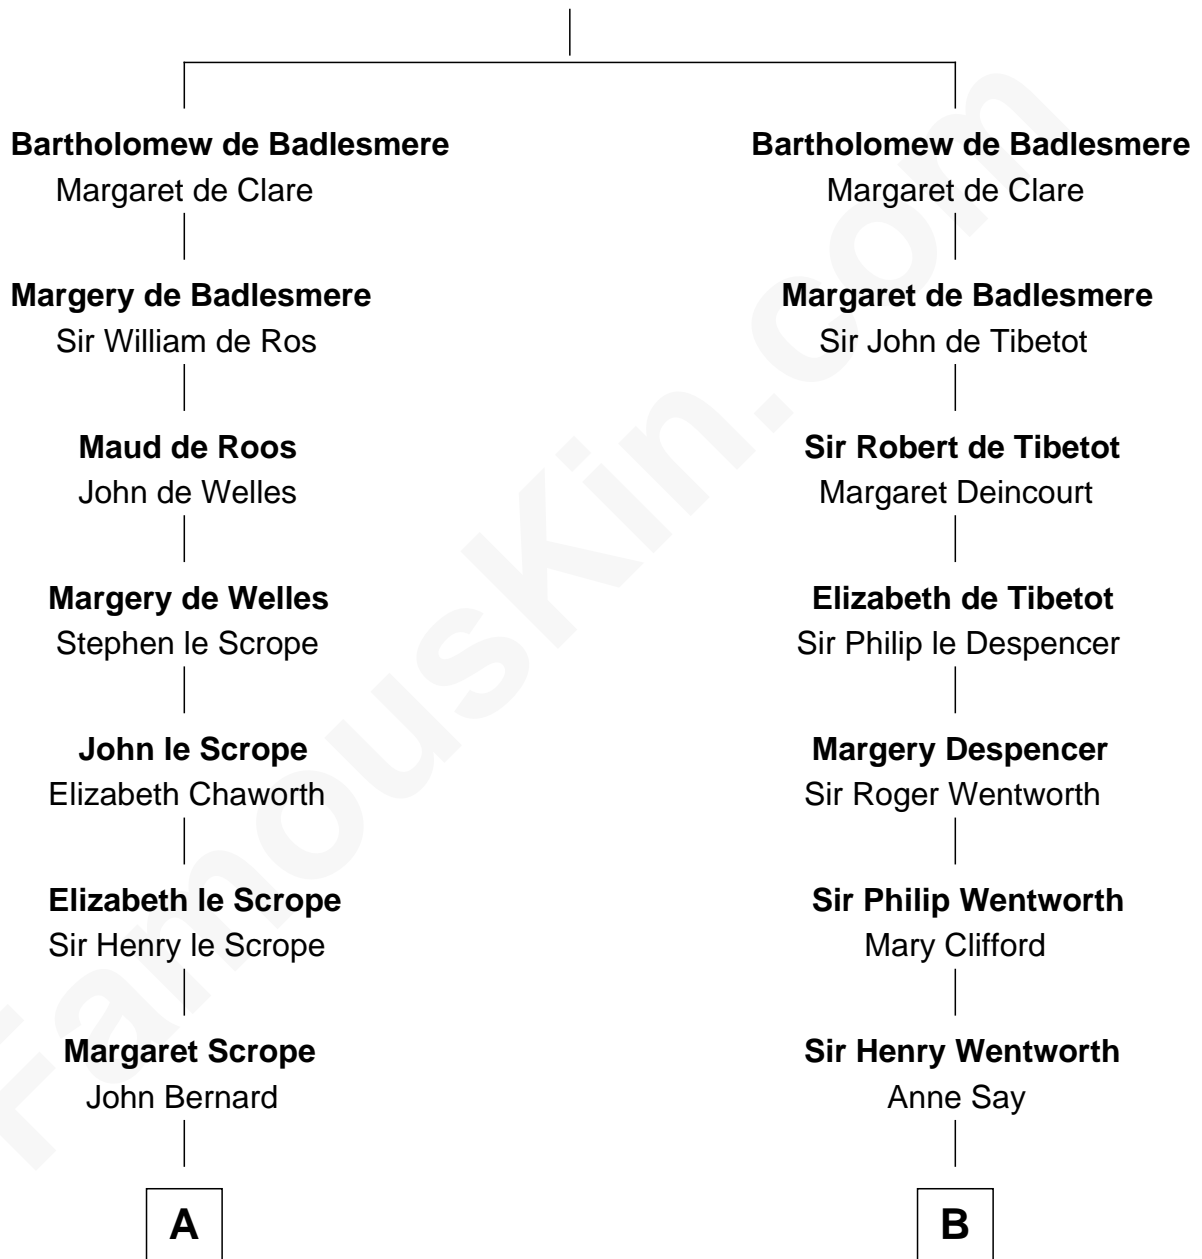

**FamousKin.com**  
**Relationship Chart of**  
**Admiral Richard Byrd**  
*Polar Explorer*

14th cousin 5 times removed of

**Caesar Rodney**  
*Signer of the Declaration of Independence*

**Gunselm de Badlesmere**

**C**

—  
**Col. William Byrd**  
Jane Meriwether Rivers

—  
**Richard Evelyn Byrd**  
Eleanor Bolling Flood

—  
**Admiral Richard Byrd**  
*Polar Explorer*

FamousKin.com