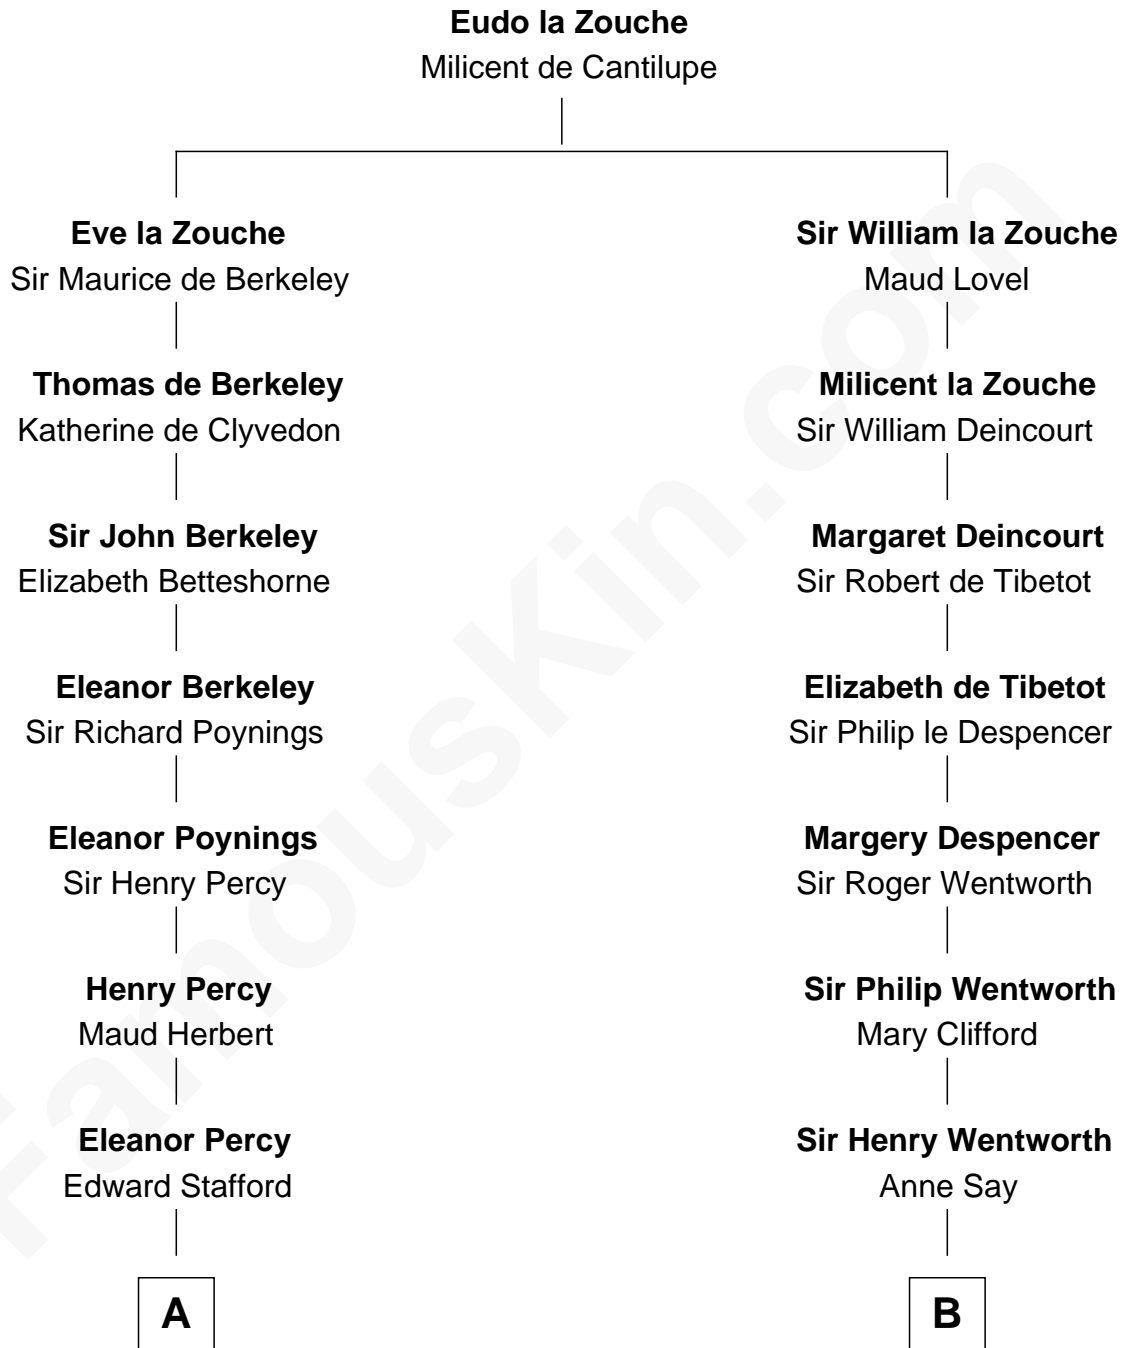

FamousKin.com
Relationship Chart of
Admiral Richard Byrd
Polar Explorer

14th cousin 6 times removed of

Caesar Rodney
Signer of the Declaration of Independence

C

Richard Evelyn Byrd

Anne Harrison

Col. William Byrd

Jane Meriwether Rivers

Richard Evelyn Byrd

Eleanor Bolling Flood

Admiral Richard Byrd

Polar Explorer

FamousKin.com