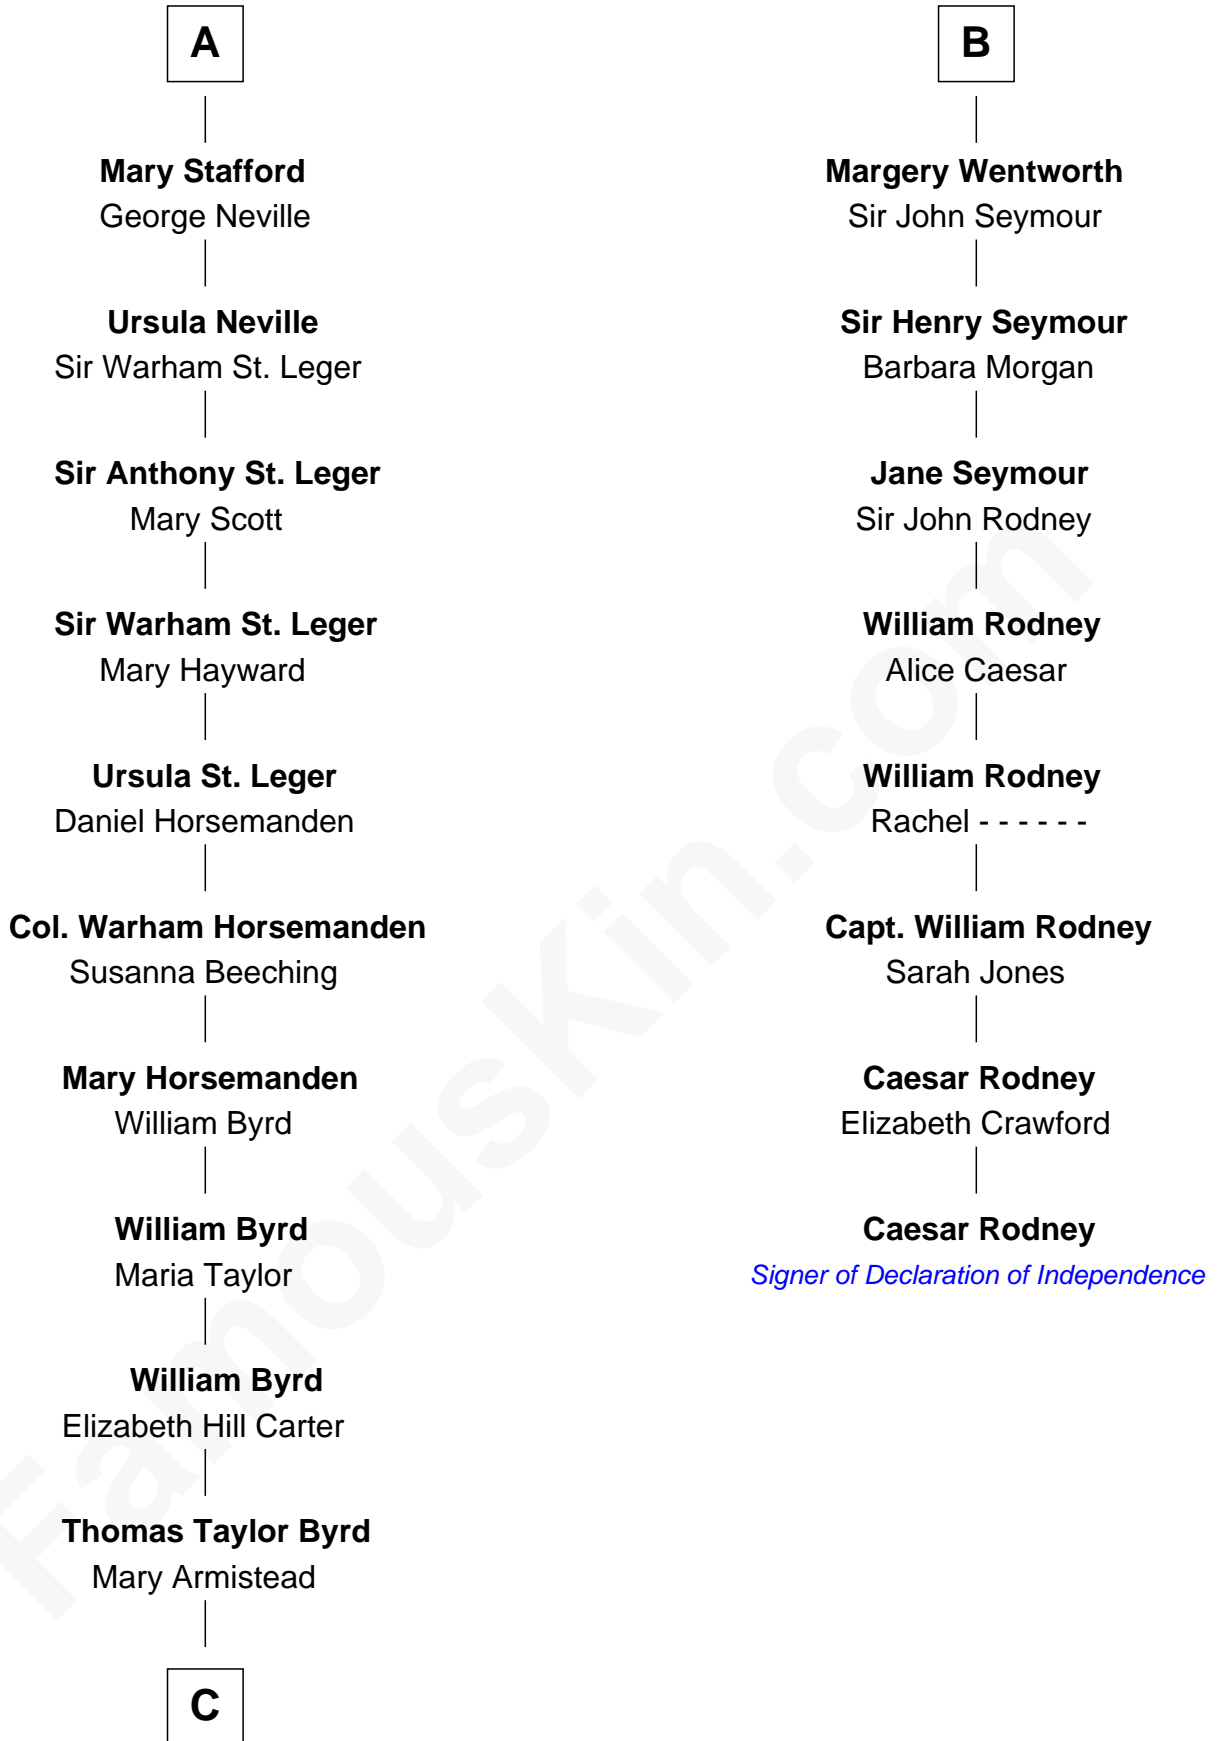

FamousKin.com
Relationship Chart of
Admiral Richard Byrd
Polar Explorer

14th cousin 6 times removed of

Caesar Rodney
Signer of the Declaration of Independence

C

Richard Evelyn Byrd

Anne Harrison

Col. William Byrd

Jane Meriwether Rivers

Richard Evelyn Byrd

Eleanor Bolling Flood

Admiral Richard Byrd

Polar Explorer

FamousKin.com