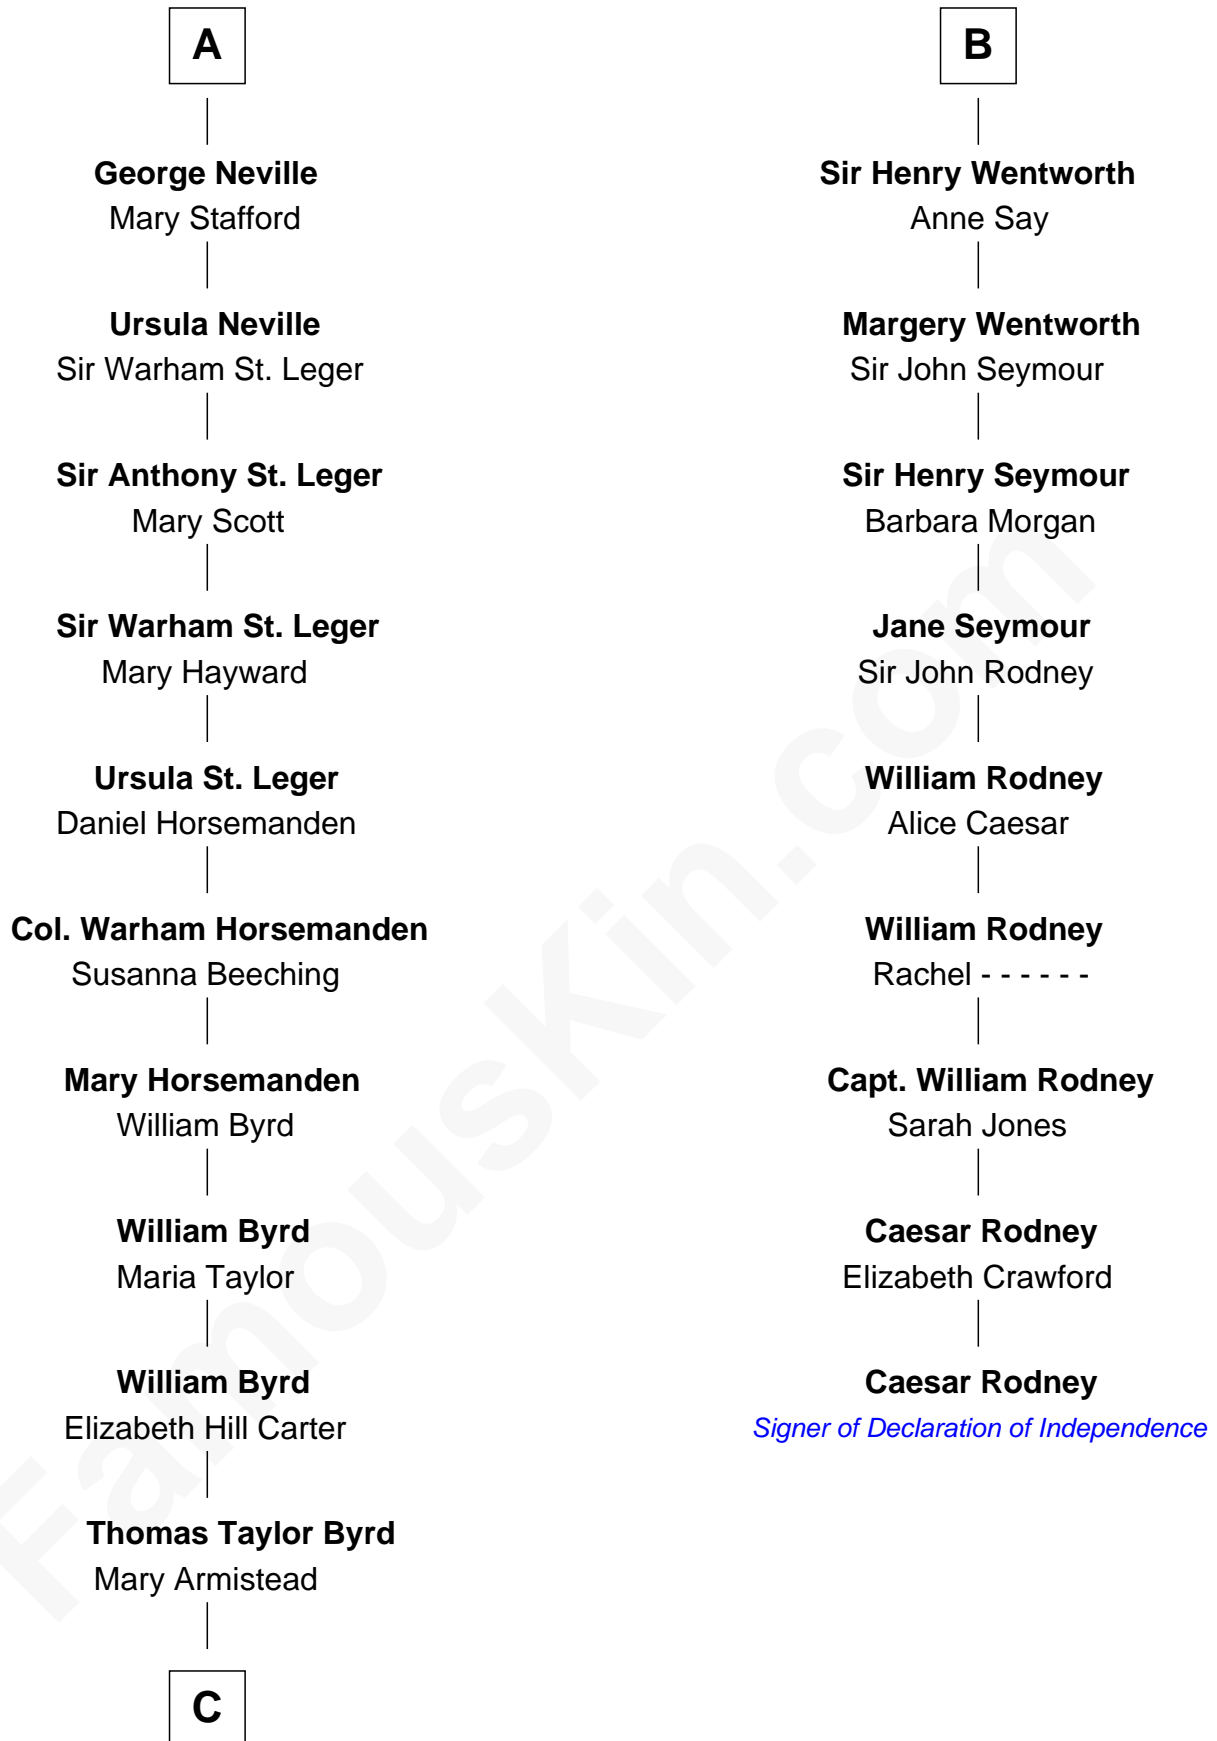

FamousKin.com

Relationship Chart of

Admiral Richard Byrd

Polar Explorer

15th cousin 5 times removed of

Caesar Rodney

Signer of the Declaration of Independence

William Longespee

Idoine de Camville

C

Richard Evelyn Byrd

Anne Harrison

Col. William Byrd

Jane Meriwether Rivers

Richard Evelyn Byrd

Eleanor Bolling Flood

Admiral Richard Byrd

Polar Explorer

FamousKin.com