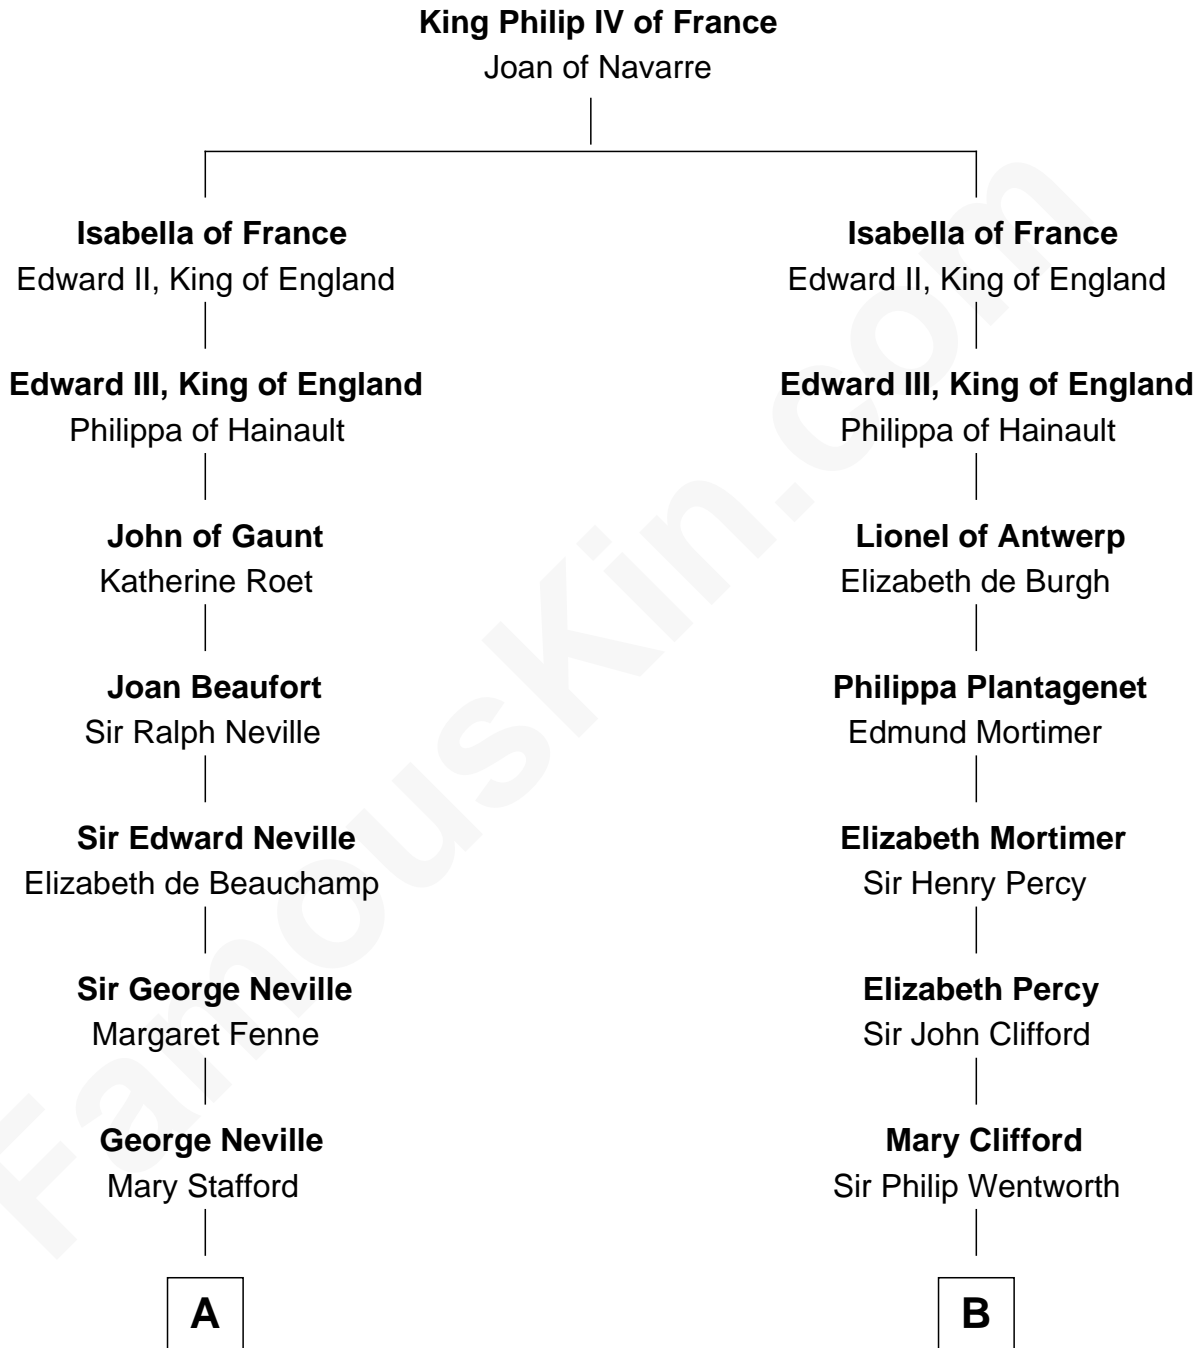

FamousKin.com

Relationship Chart of

Admiral Richard Byrd

Polar Explorer

15th cousin 4 times removed of

Caesar Rodney

Signer of the Declaration of Independence

C

—
Col. William Byrd
Jane Meriwether Rivers

—
Richard Evelyn Byrd
Eleanor Bolling Flood

—
Admiral Richard Byrd
Polar Explorer

FamousKin.com