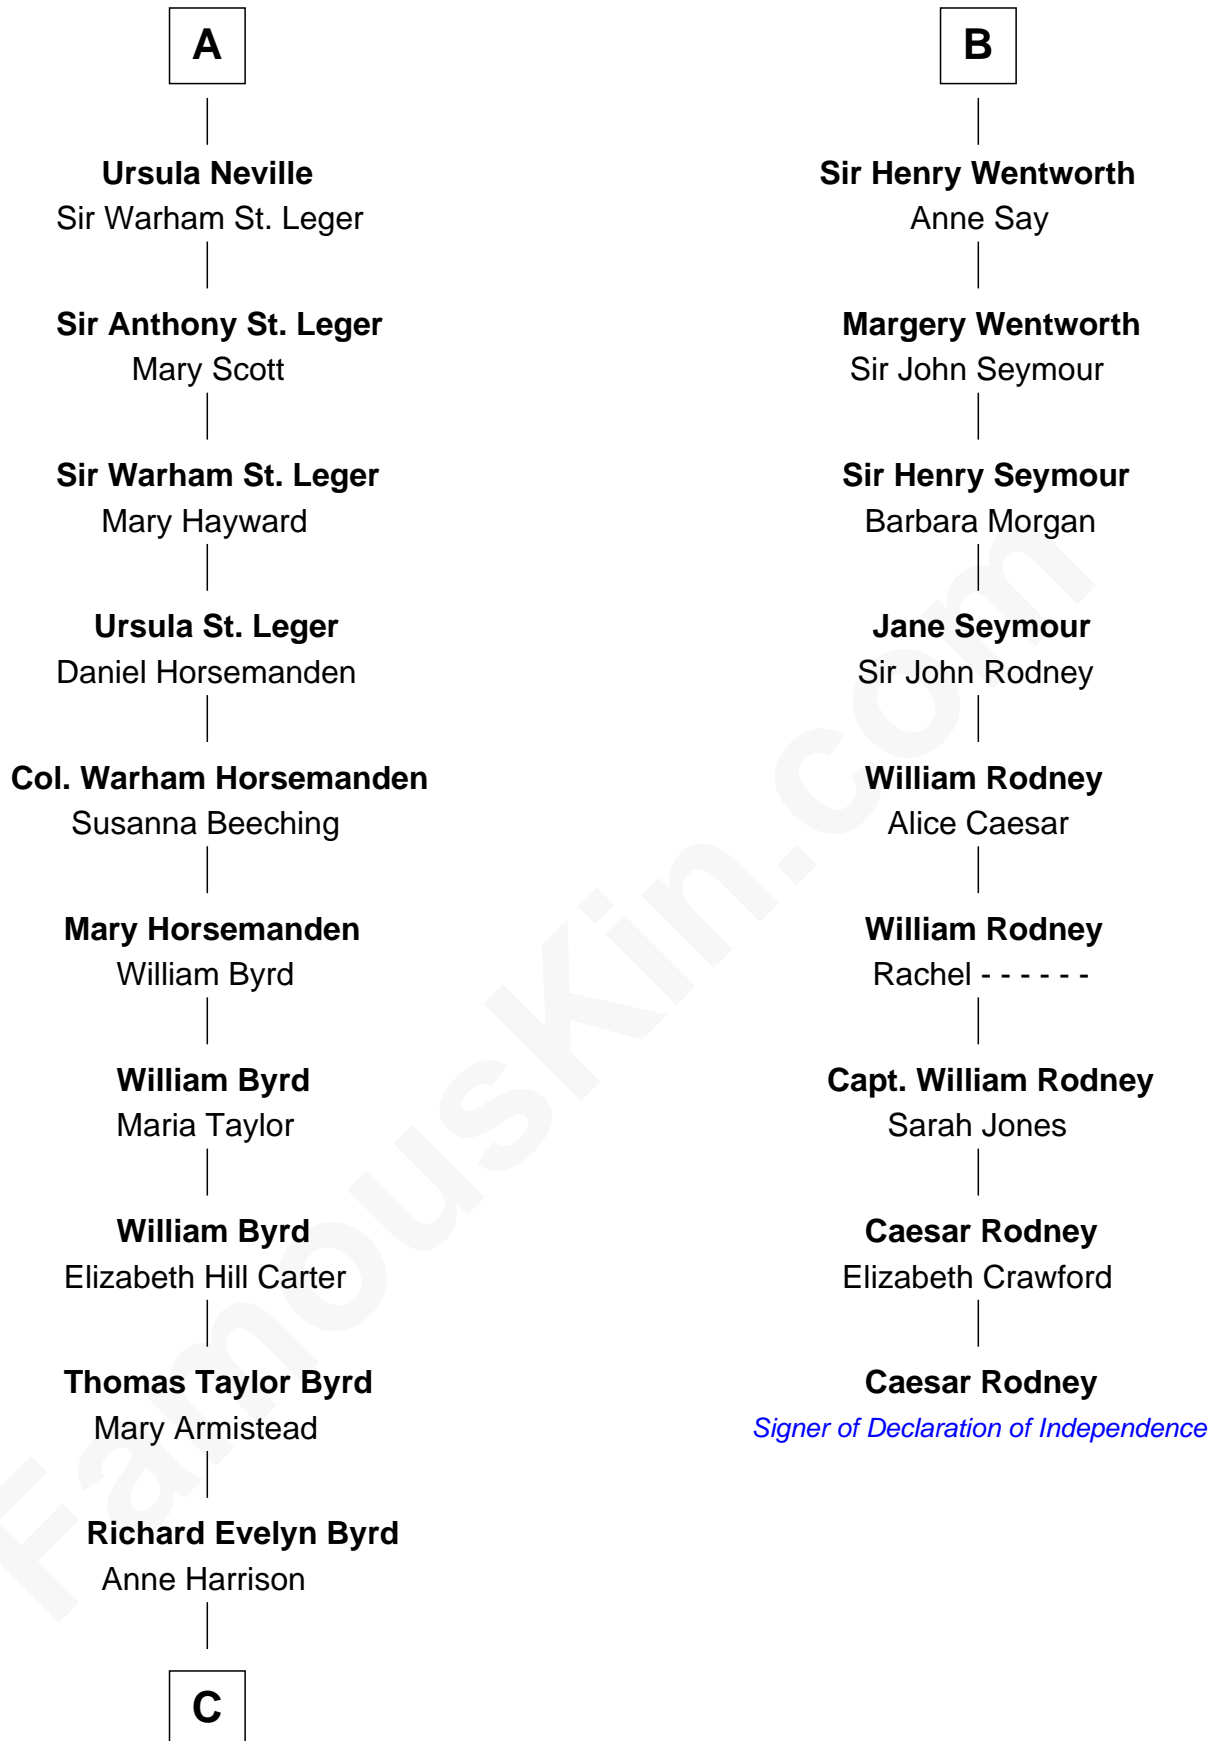

FamousKin.com

Relationship Chart of

Admiral Richard Byrd

Polar Explorer

15th cousin 4 times removed of

Caesar Rodney

Signer of the Declaration of Independence

C

—
Col. William Byrd
Jane Meriwether Rivers

—
Richard Evelyn Byrd
Eleanor Bolling Flood

—
Admiral Richard Byrd
Polar Explorer

FamousKin.com