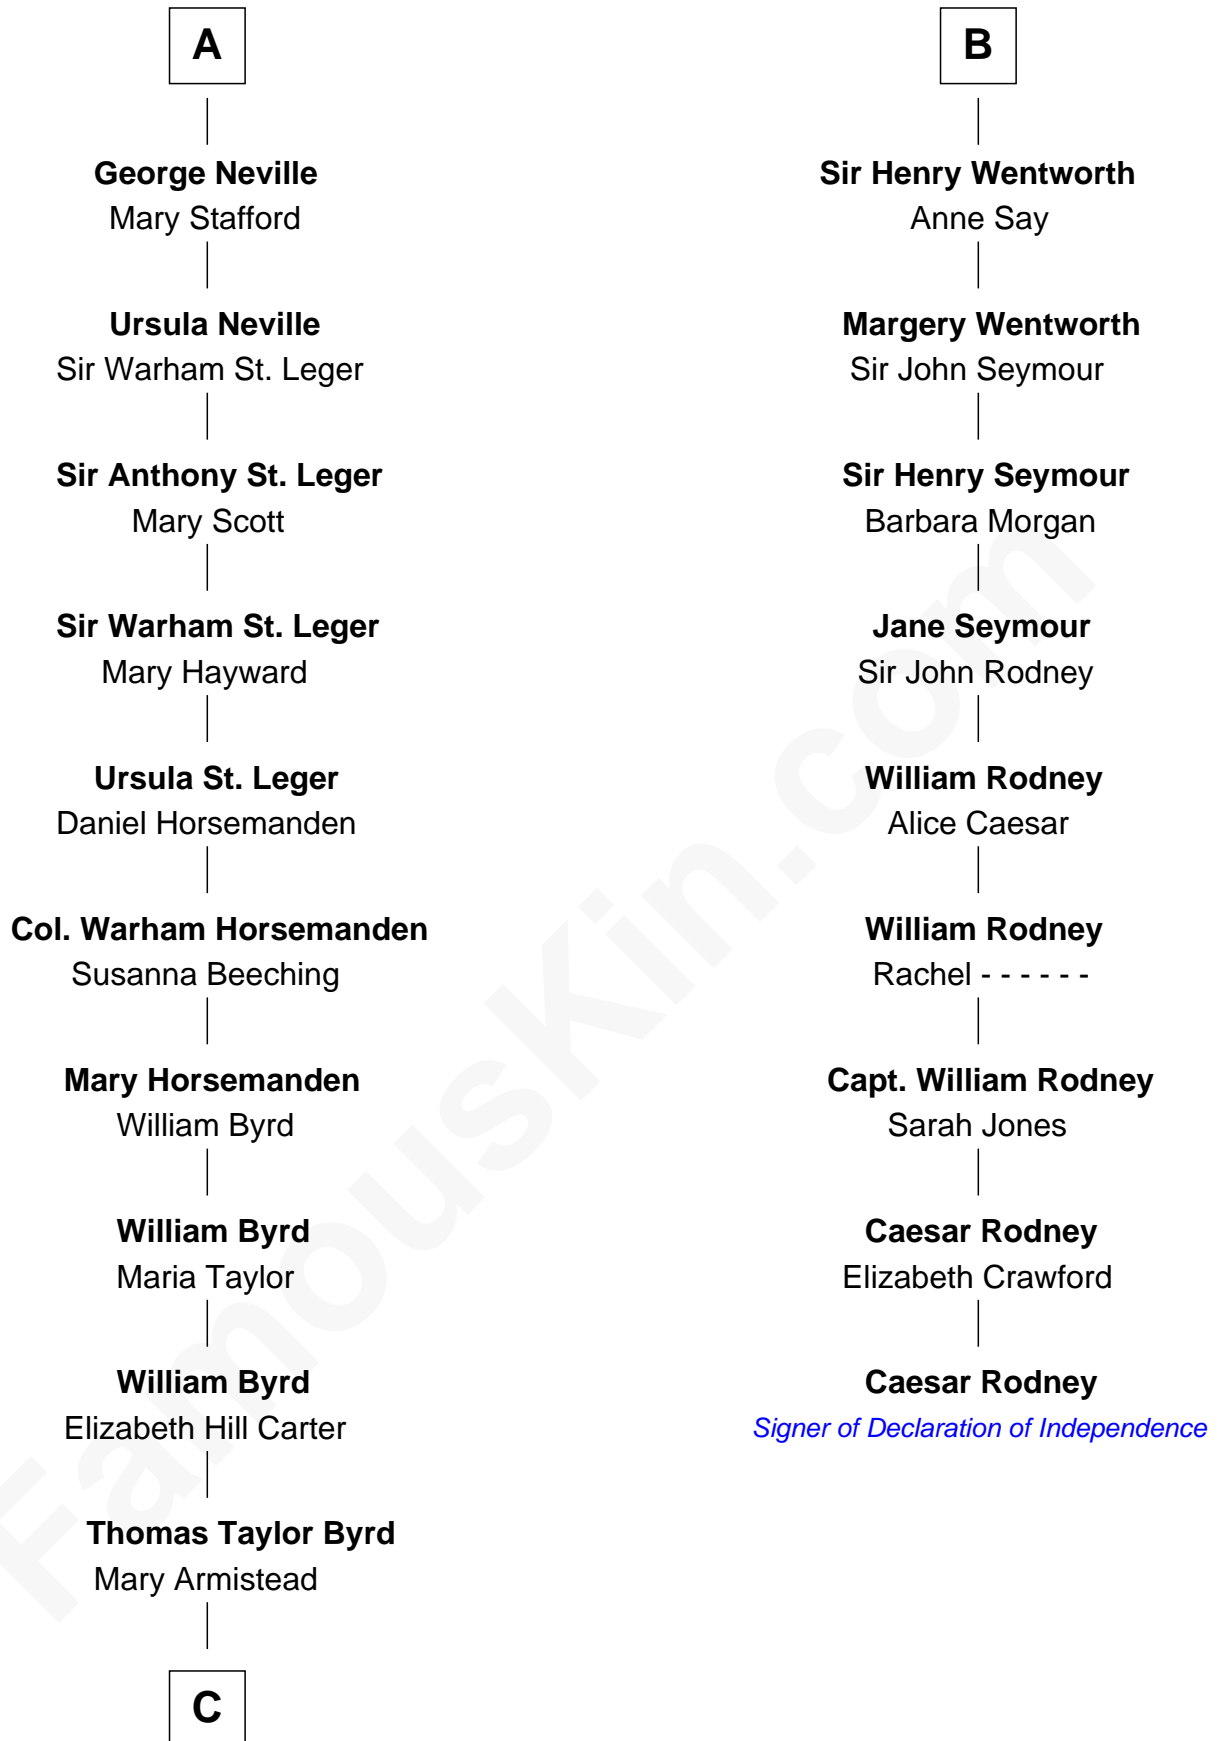

## Relationship Chart of

### Admiral Richard Byrd

*Polar Explorer*

15th cousin 5 times removed of

### Caesar Rodney

*Signer of the Declaration of Independence*

**Roger FitzJohn**

Isabel - - - - -

**C**

Richard Evelyn Byrd

Anne Harrison

Col. William Byrd

Jane Meriwether Rivers

Richard Evelyn Byrd

Eleanor Bolling Flood

Admiral Richard Byrd

*Polar Explorer*

FamousKin.com