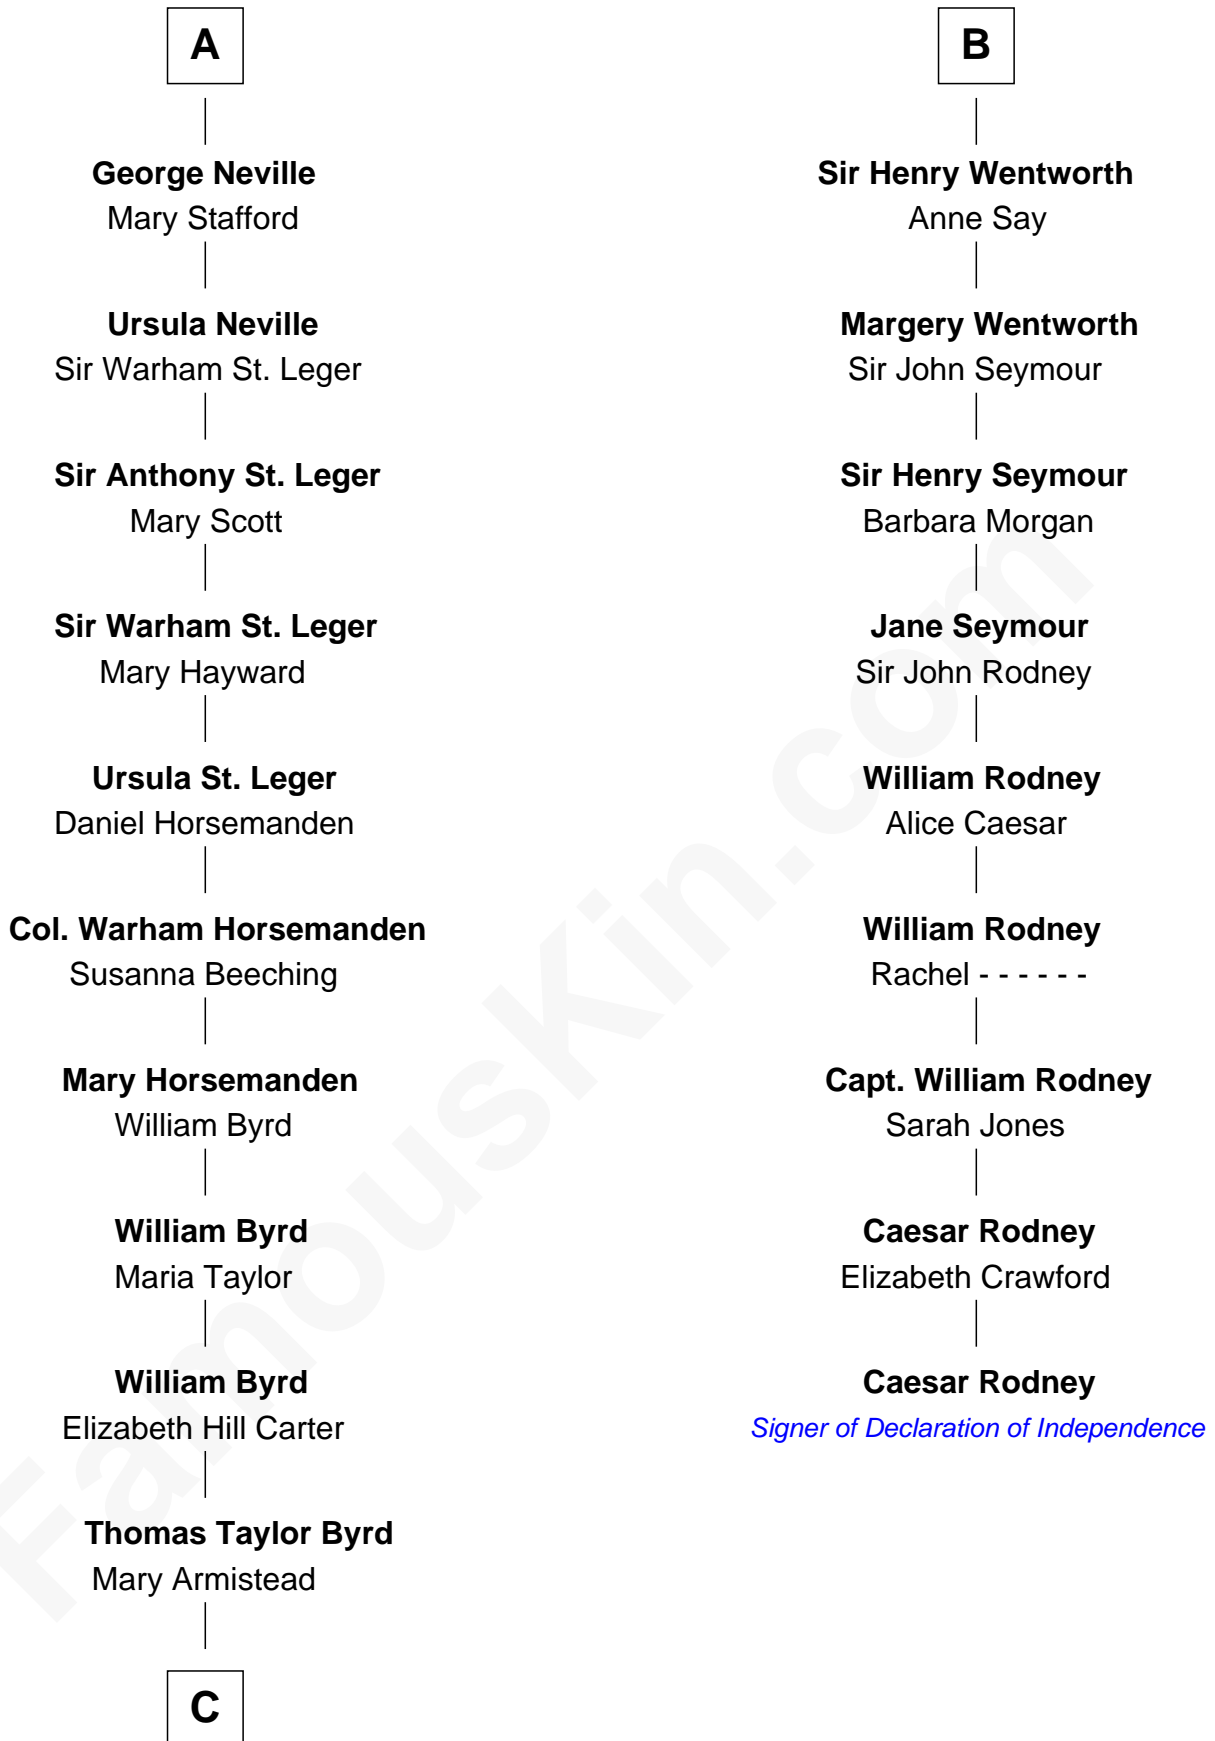

FamousKin.com
Relationship Chart of
Admiral Richard Byrd
Polar Explorer

15th cousin 5 times removed of

Caesar Rodney
Signer of the Declaration of Independence

Sir Ralph FitzRanulph
 Anastasia de Percy

C

Richard Evelyn Byrd

Anne Harrison

Col. William Byrd
Jane Meriwether Rivers

Richard Evelyn Byrd
Eleanor Bolling Flood

Admiral Richard Byrd

Polar Explorer

FamousKin.com