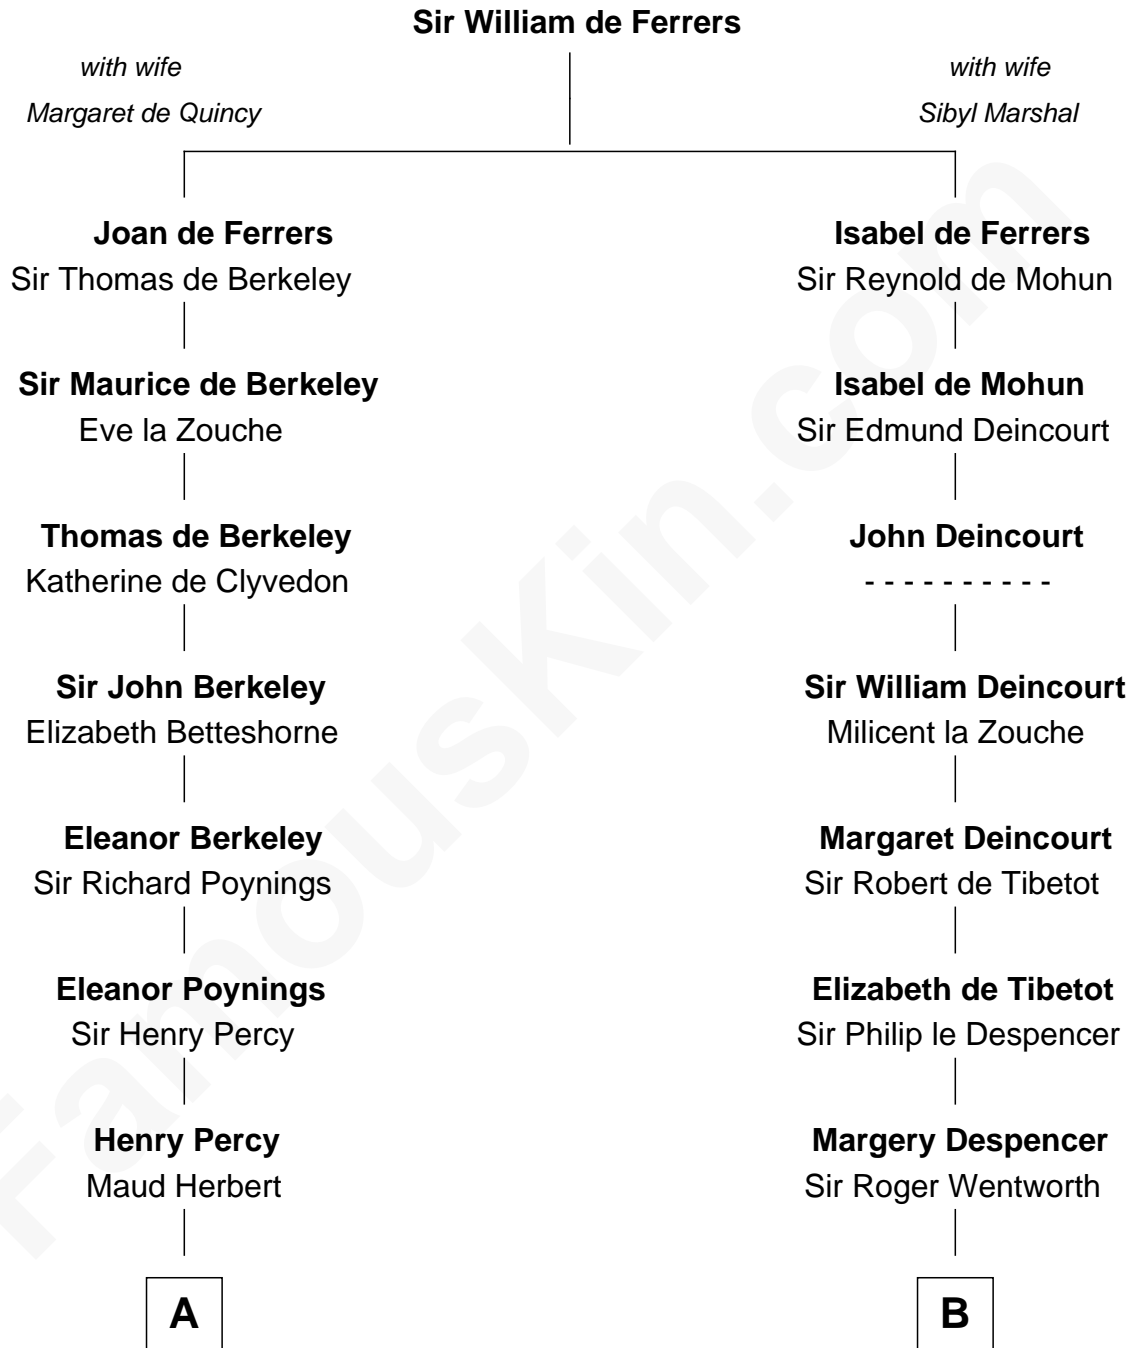

FamousKin.com
Relationship Chart of
Admiral Richard Byrd
Polar Explorer

16th cousin 5 times removed of

Caesar Rodney
Signer of the Declaration of Independence

C

Thomas Taylor Byrd

Mary Armistead

Richard Evelyn Byrd

Anne Harrison

Col. William Byrd

Jane Meriwether Rivers

Richard Evelyn Byrd

Eleanor Bolling Flood

Admiral Richard Byrd

Polar Explorer

FamousKin.com