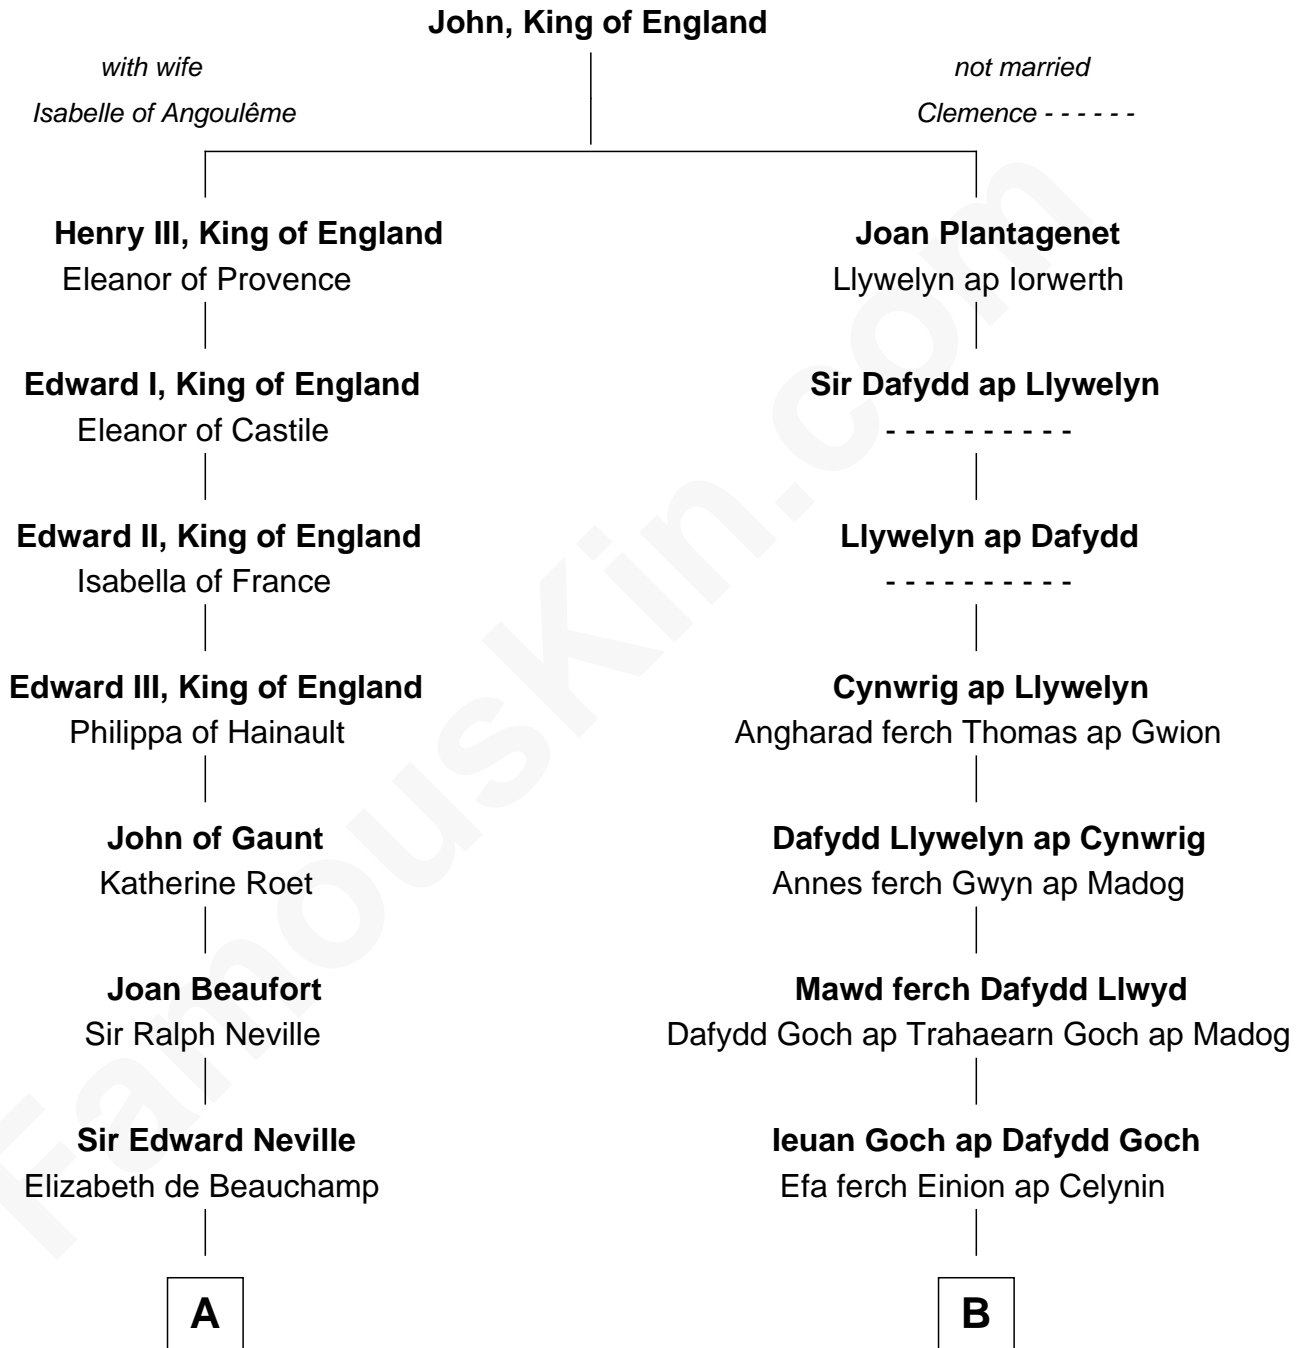

**FamousKin.com**  
**Relationship Chart of**  
**Admiral Richard Byrd**  
*Polar Explorer*

17th cousin 4 times removed of

**Elihu Yale**

*Benefactor and Namesake of Yale College*

**C**

—  
**Thomas Taylor Byrd**

Mary Armistead

—  
**Richard Evelyn Byrd**

Anne Harrison

—  
**Col. William Byrd**

Jane Meriwether Rivers

—  
**Richard Evelyn Byrd**

Eleanor Bolling Flood

—  
**Admiral Richard Byrd**

*Polar Explorer*