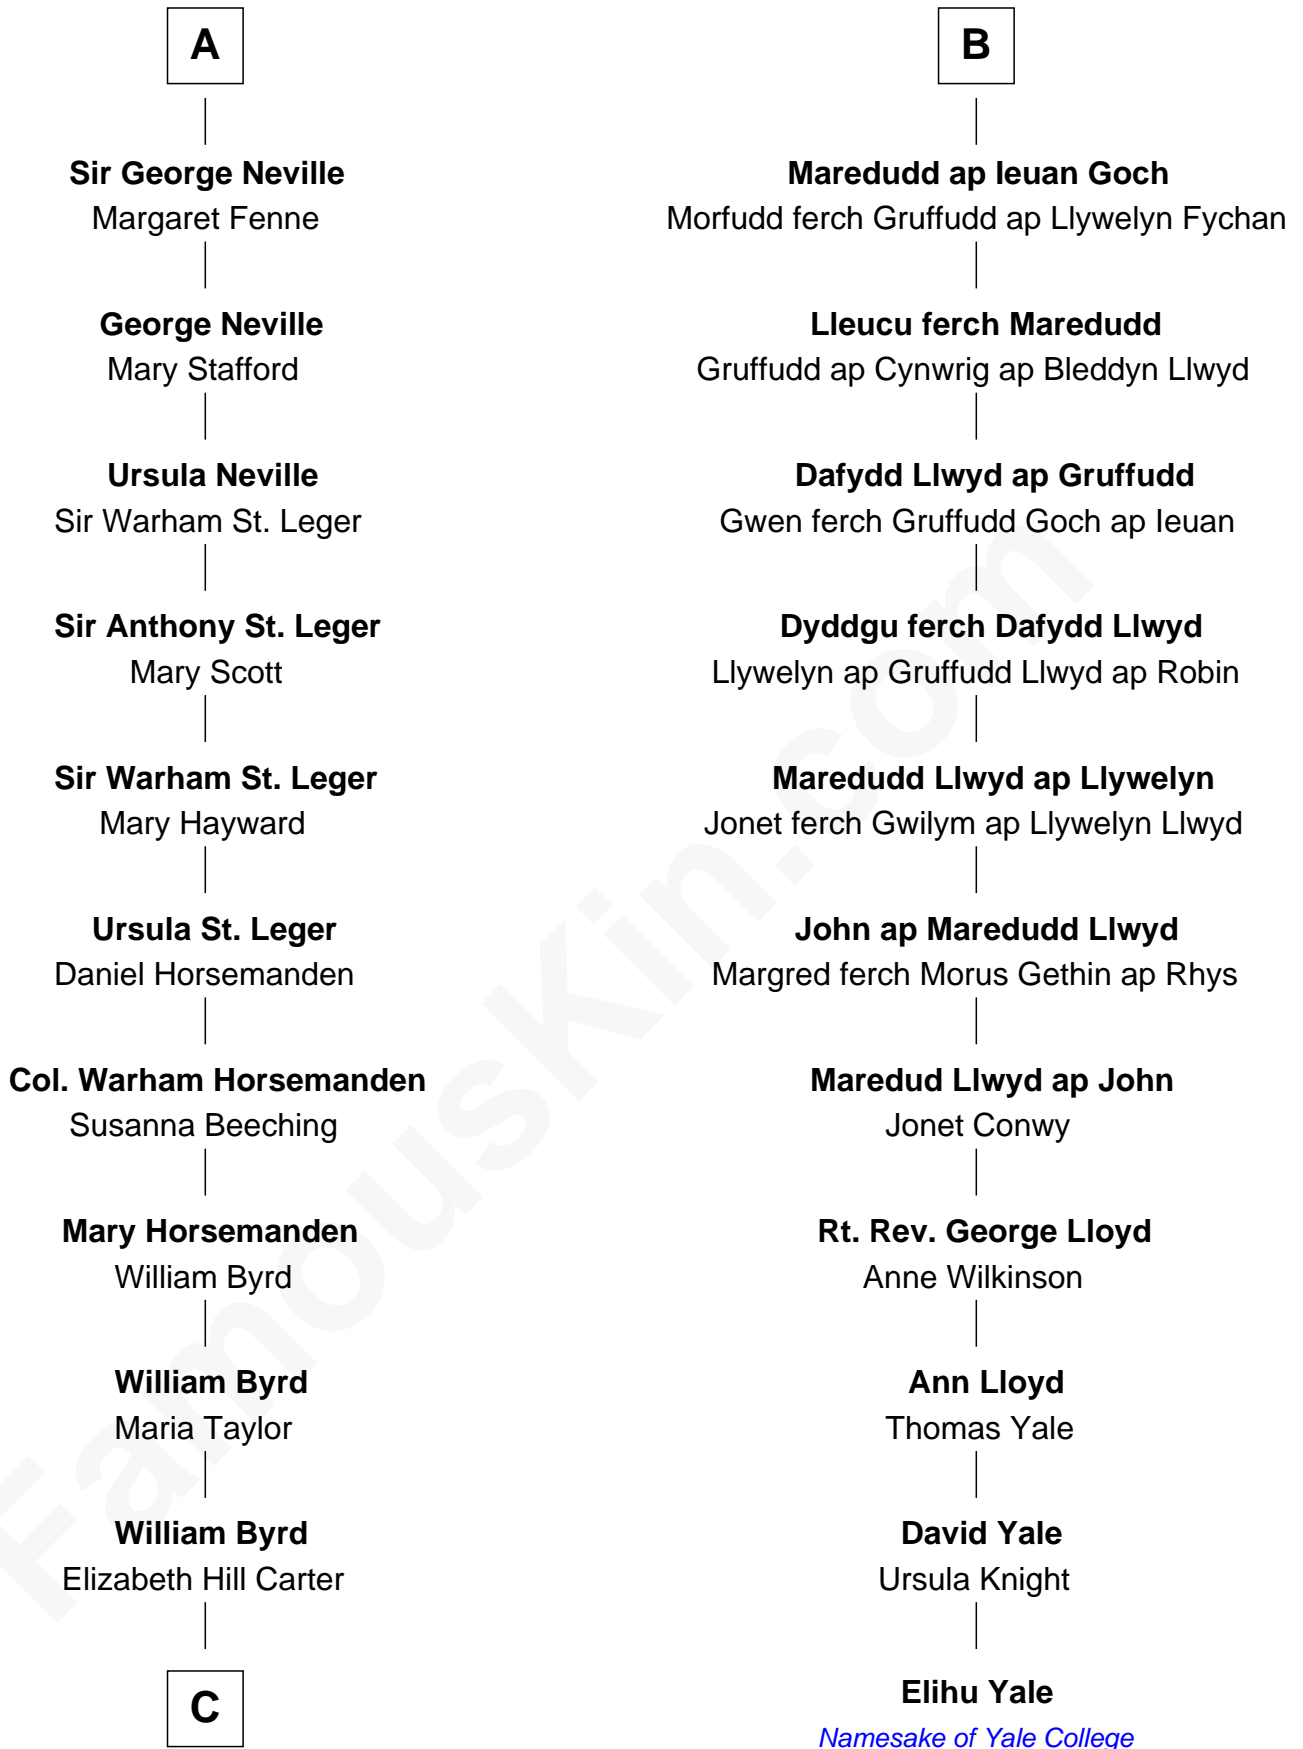

**FamousKin.com**  
**Relationship Chart of**  
**Admiral Richard Byrd**  
*Polar Explorer*

17th cousin 4 times removed of

**Elihu Yale**

*Benefactor and Namesake of Yale College*

**C**

—  
**Thomas Taylor Byrd**

Mary Armistead

—  
**Richard Evelyn Byrd**

Anne Harrison

—  
**Col. William Byrd**

Jane Meriwether Rivers

—  
**Richard Evelyn Byrd**

Eleanor Bolling Flood

—  
**Admiral Richard Byrd**

*Polar Explorer*