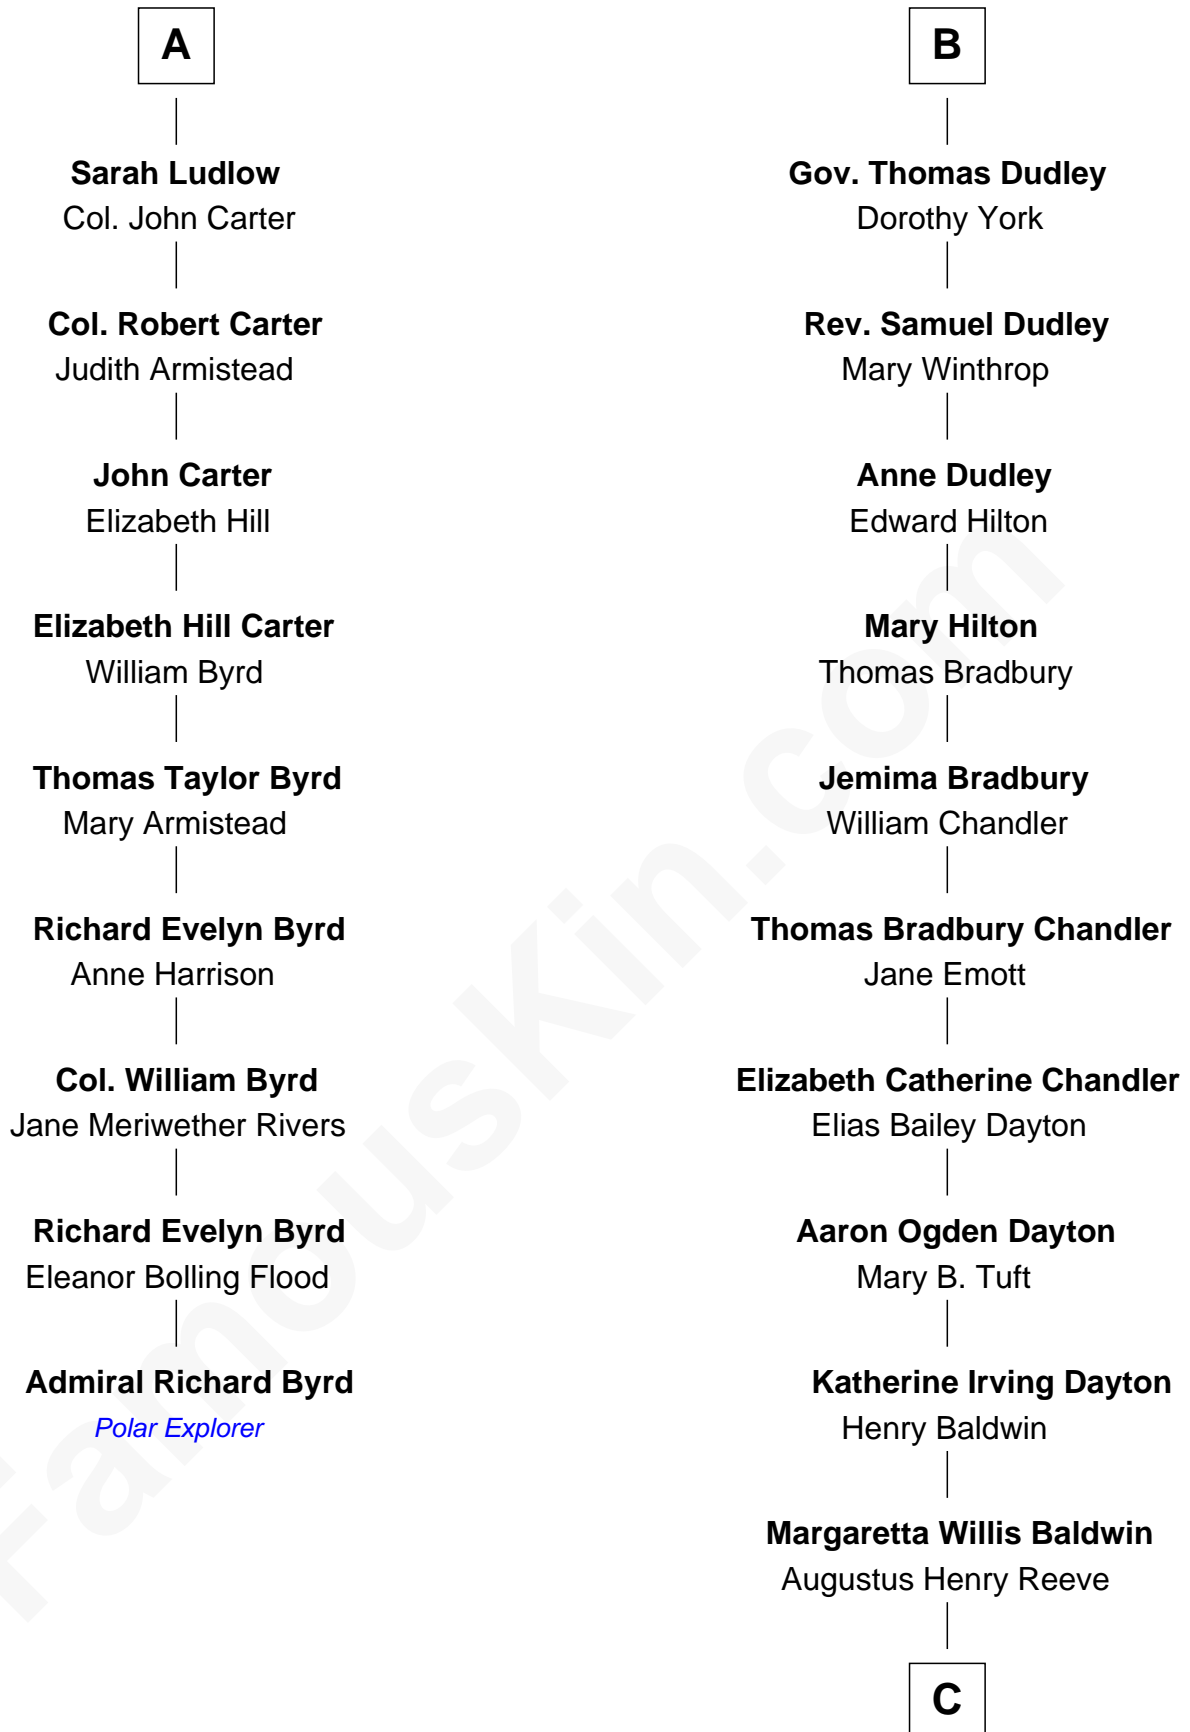

FamousKin.com
Relationship Chart of
Admiral Richard Byrd
Polar Explorer

15th cousin 4 times removed of
Christopher Reeve
Movie Actor

C

Richard Henry Reeve
Anne Conrad D'Olier

Franklin D'Olier Reeve
Barbara Pitney Lamb