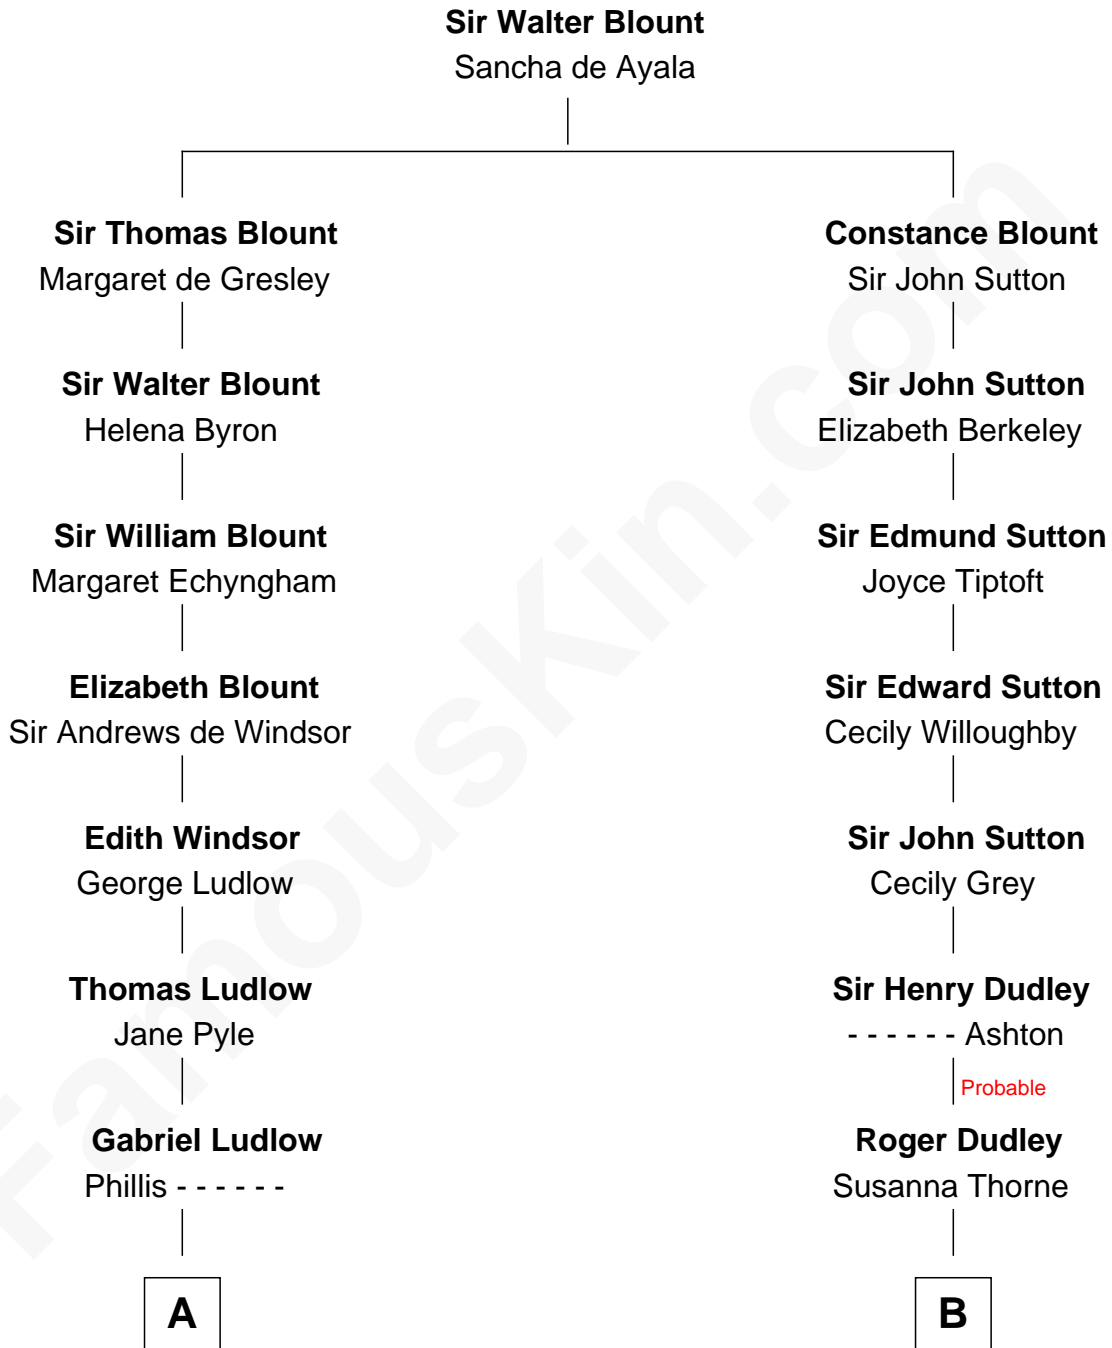

FamousKin.com
Relationship Chart of
Admiral Richard Byrd
Polar Explorer

15th cousin 4 times removed of
Christopher Reeve
Movie Actor

C

Richard Henry Reeve
Anne Conrad D'Olier

Franklin D'Olier Reeve
Barbara Pitney Lamb