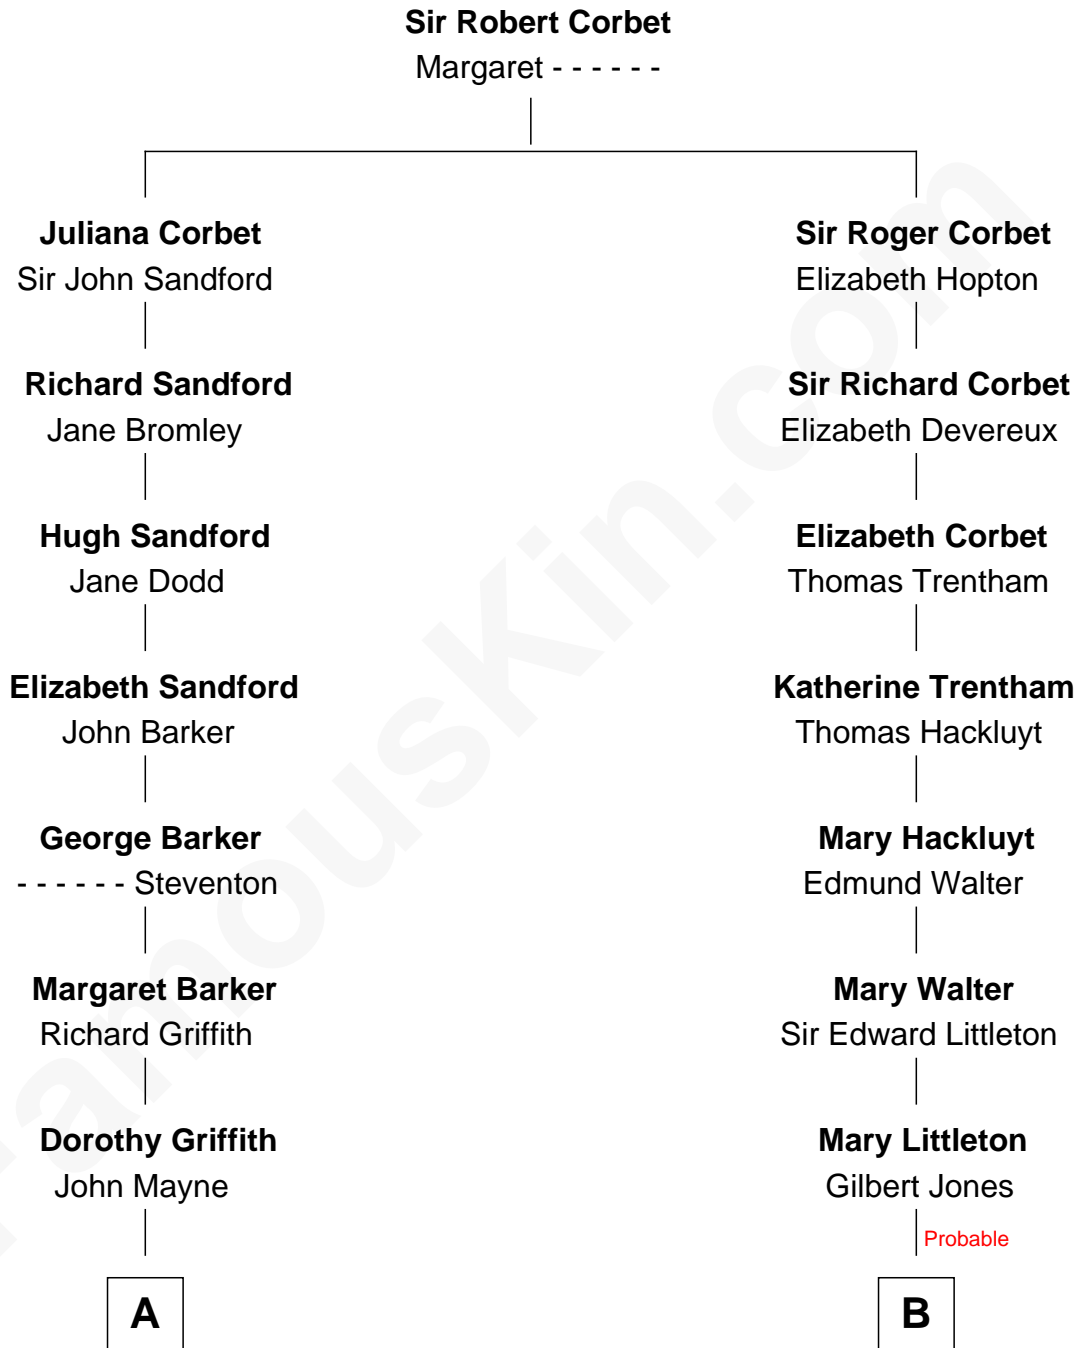

**FamousKin.com**  
**Relationship Chart of**  
**Admiral Richard Byrd**  
*Polar Explorer*

15th cousin 2 times removed of  
**Christopher Reeve**  
*Movie Actor*

**A**

**Blanche Mayne**  
Charles Harrison

**Anne Harrison**  
Thomas Willing

**Charles Willing**  
Anne Shippen

**Mary Willing**  
William Byrd

**Evelyn Taylor Byrd**  
Benjamin Harrison

**Anne Harrison**  
Richard Evelyn Byrd

**Col. William Byrd**  
Jane Meriwether Rivers

**Richard Evelyn Byrd**  
Eleanor Bolling Flood

**Admiral Richard Byrd**  
*Polar Explorer*

**B**

**Mary Jones**  
Thomas Lloyd

**Rachel Lloyd**  
Samuel Preston

**Hannah Preston**  
Samuel Carpenter

**Preston Carpenter**  
Hannah Smith