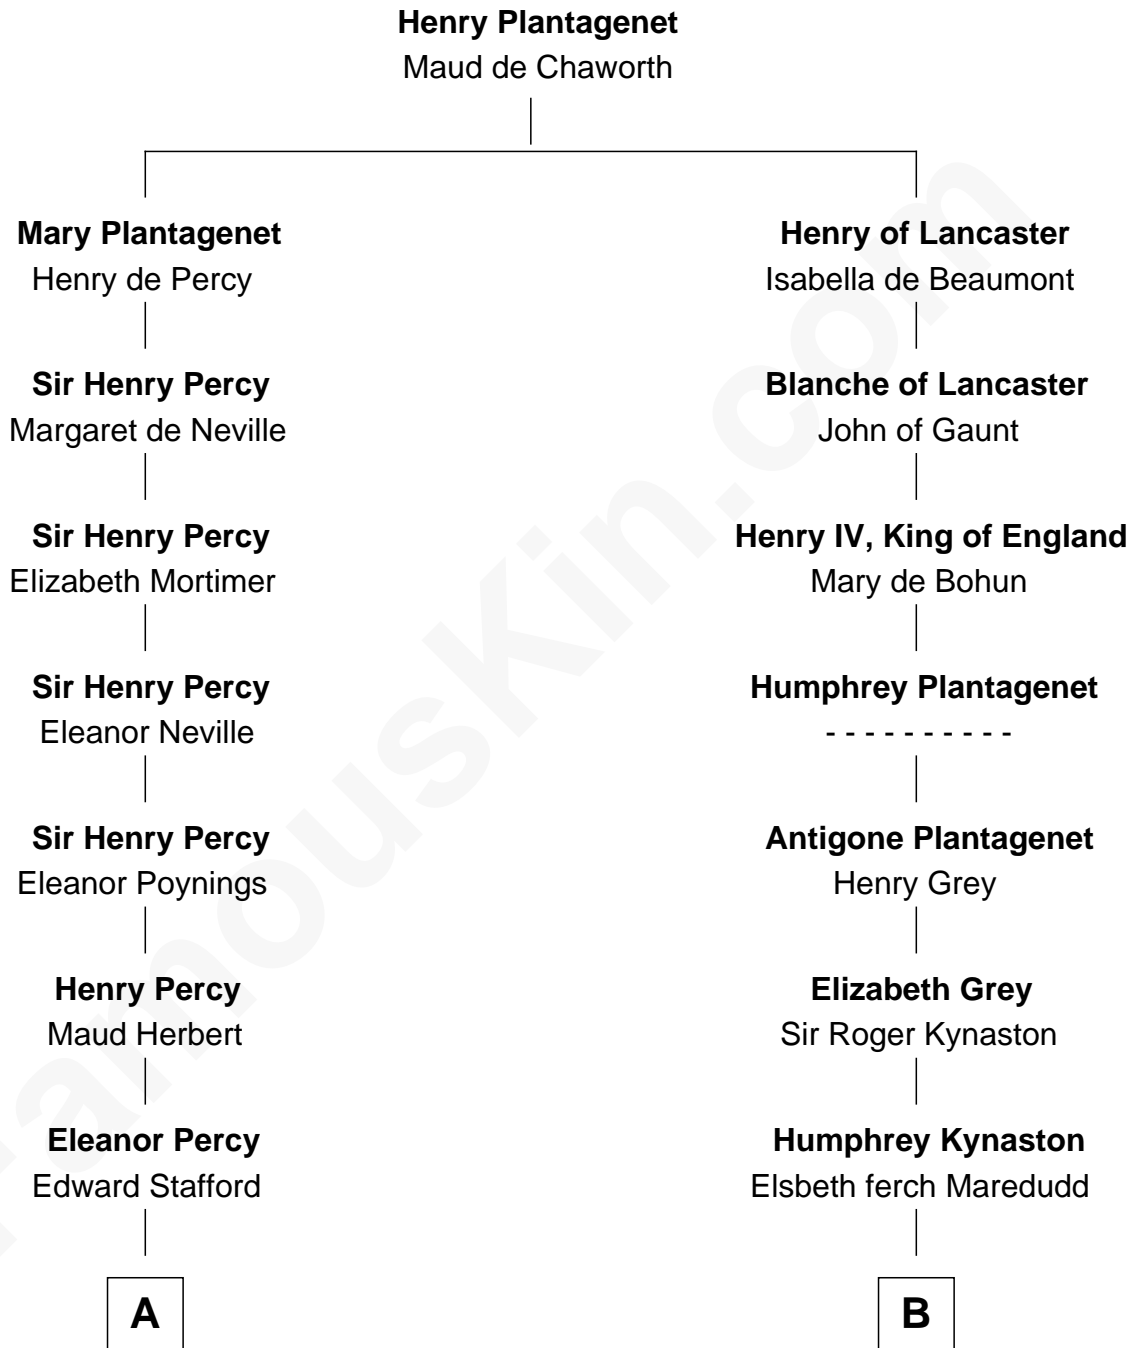

FamousKin.com
Relationship Chart of
Admiral Richard Byrd
Polar Explorer

20th cousin 1 time removed of
Christopher Reeve
Movie Actor

C

Richard Evelyn Byrd

Anne Harrison

Col. William Byrd
Jane Meriwether Rivers

Richard Evelyn Byrd
Eleanor Bolling Flood

Admiral Richard Byrd
Polar Explorer

D

Sarah Wyatt Carpenter

Richard Henry Reeve

Augustus Henry Reeve
Margaretta Willis Baldwin

Richard Henry Reeve
Anne Conrad D'Olier

Franklin D'Olier Reeve
Barbara Pitney Lamb

Christopher Reeve
Movie Actor