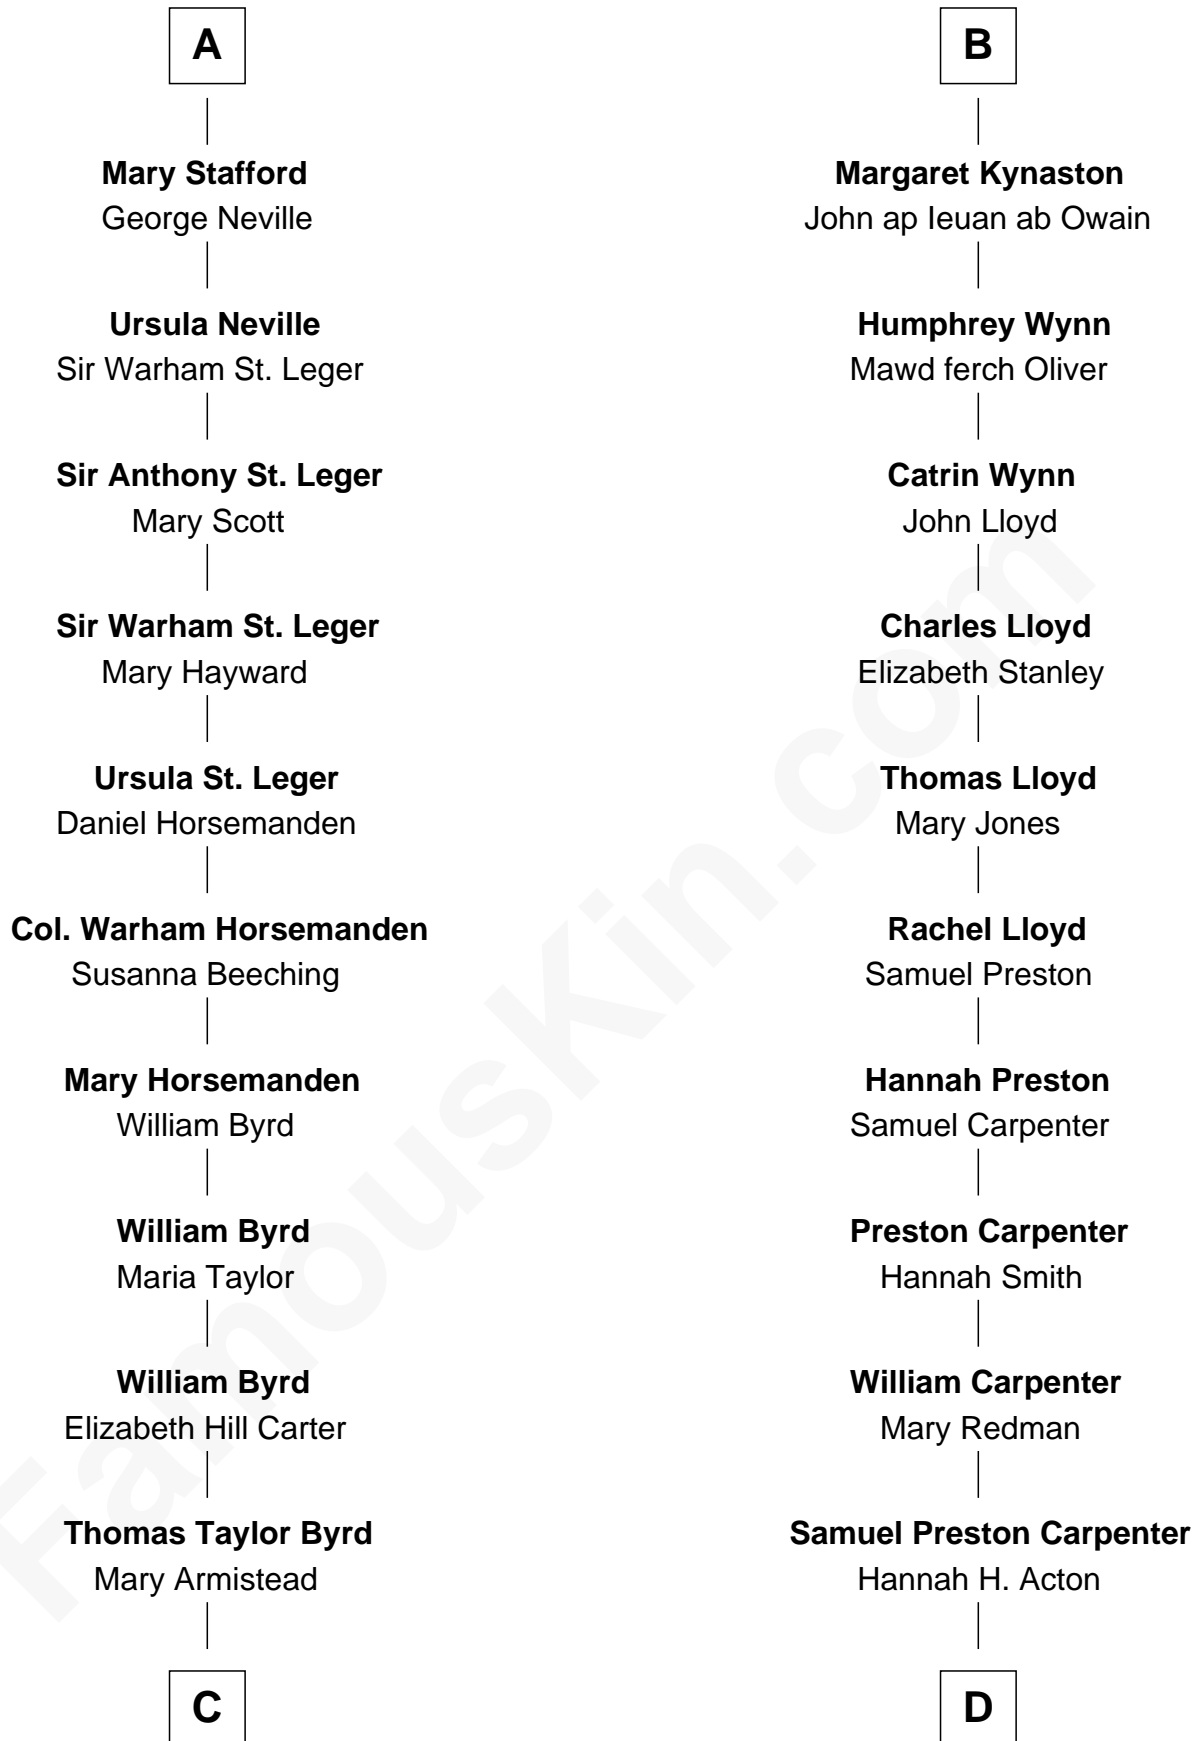

FamousKin.com
Relationship Chart of
Admiral Richard Byrd
Polar Explorer

20th cousin 1 time removed of
Christopher Reeve
Movie Actor

C

Richard Evelyn Byrd

Anne Harrison

Col. William Byrd
Jane Meriwether Rivers

Richard Evelyn Byrd
Eleanor Bolling Flood

Admiral Richard Byrd
Polar Explorer

D

Sarah Wyatt Carpenter

Richard Henry Reeve

Augustus Henry Reeve
Margaretta Willis Baldwin

Richard Henry Reeve
Anne Conrad D'Olier