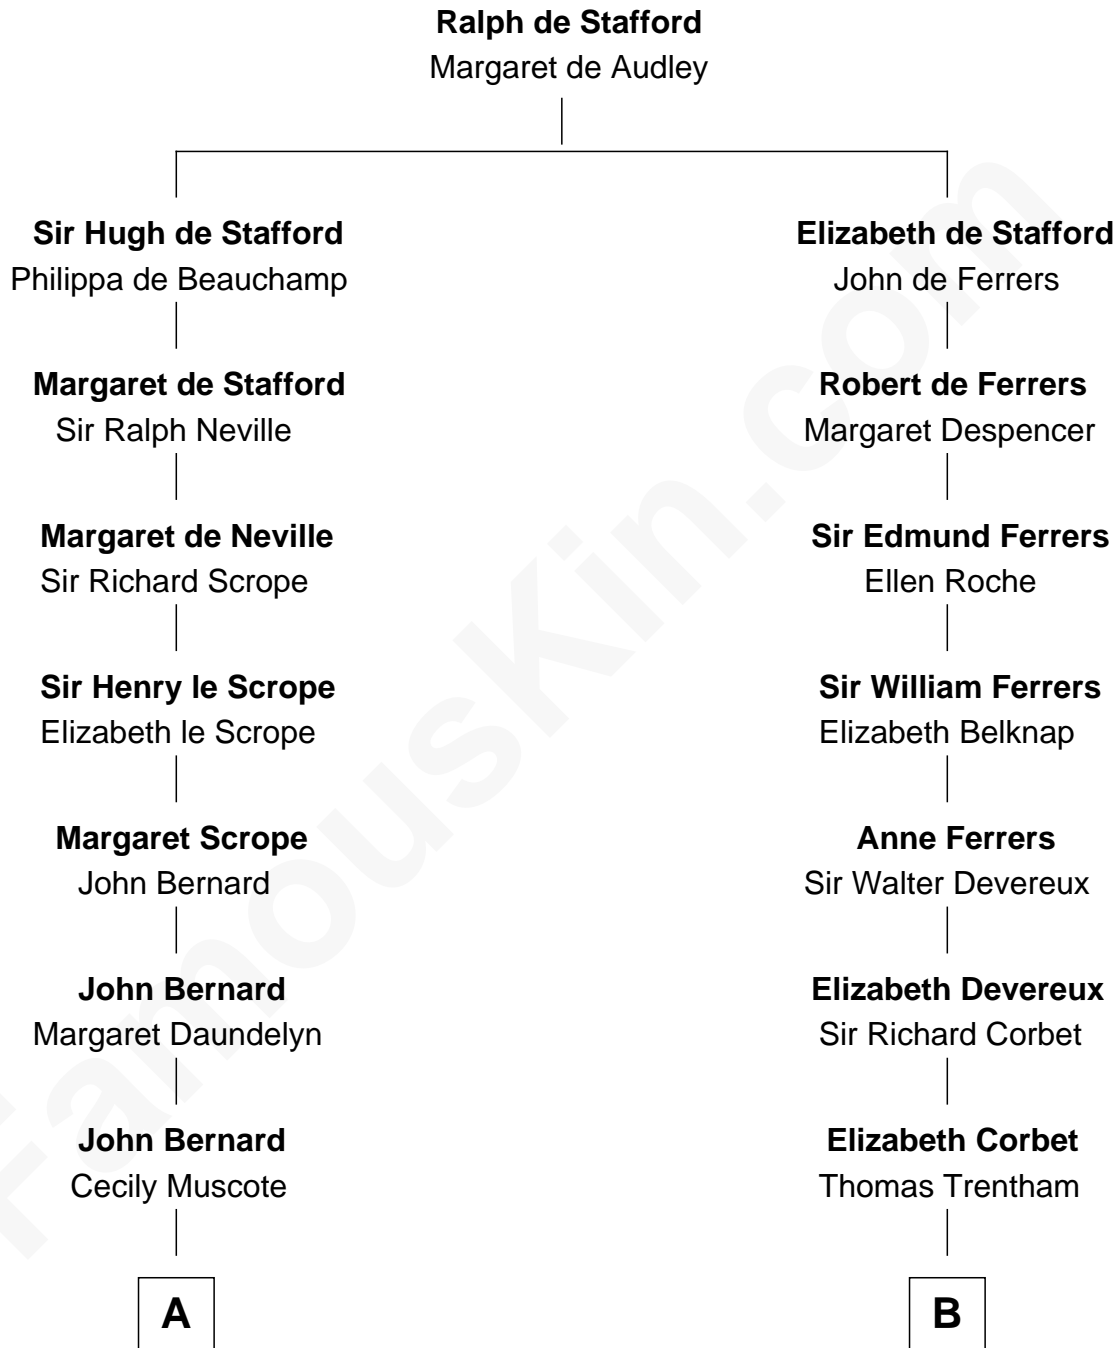

FamousKin.com
Relationship Chart of
Admiral Richard Byrd
Polar Explorer

17th cousin 4 times removed of
Christopher Reeve
Movie Actor

C

Sarah Wyatt Carpenter

Richard Henry Reeve

Augustus Henry Reeve

Margaretta Willis Baldwin