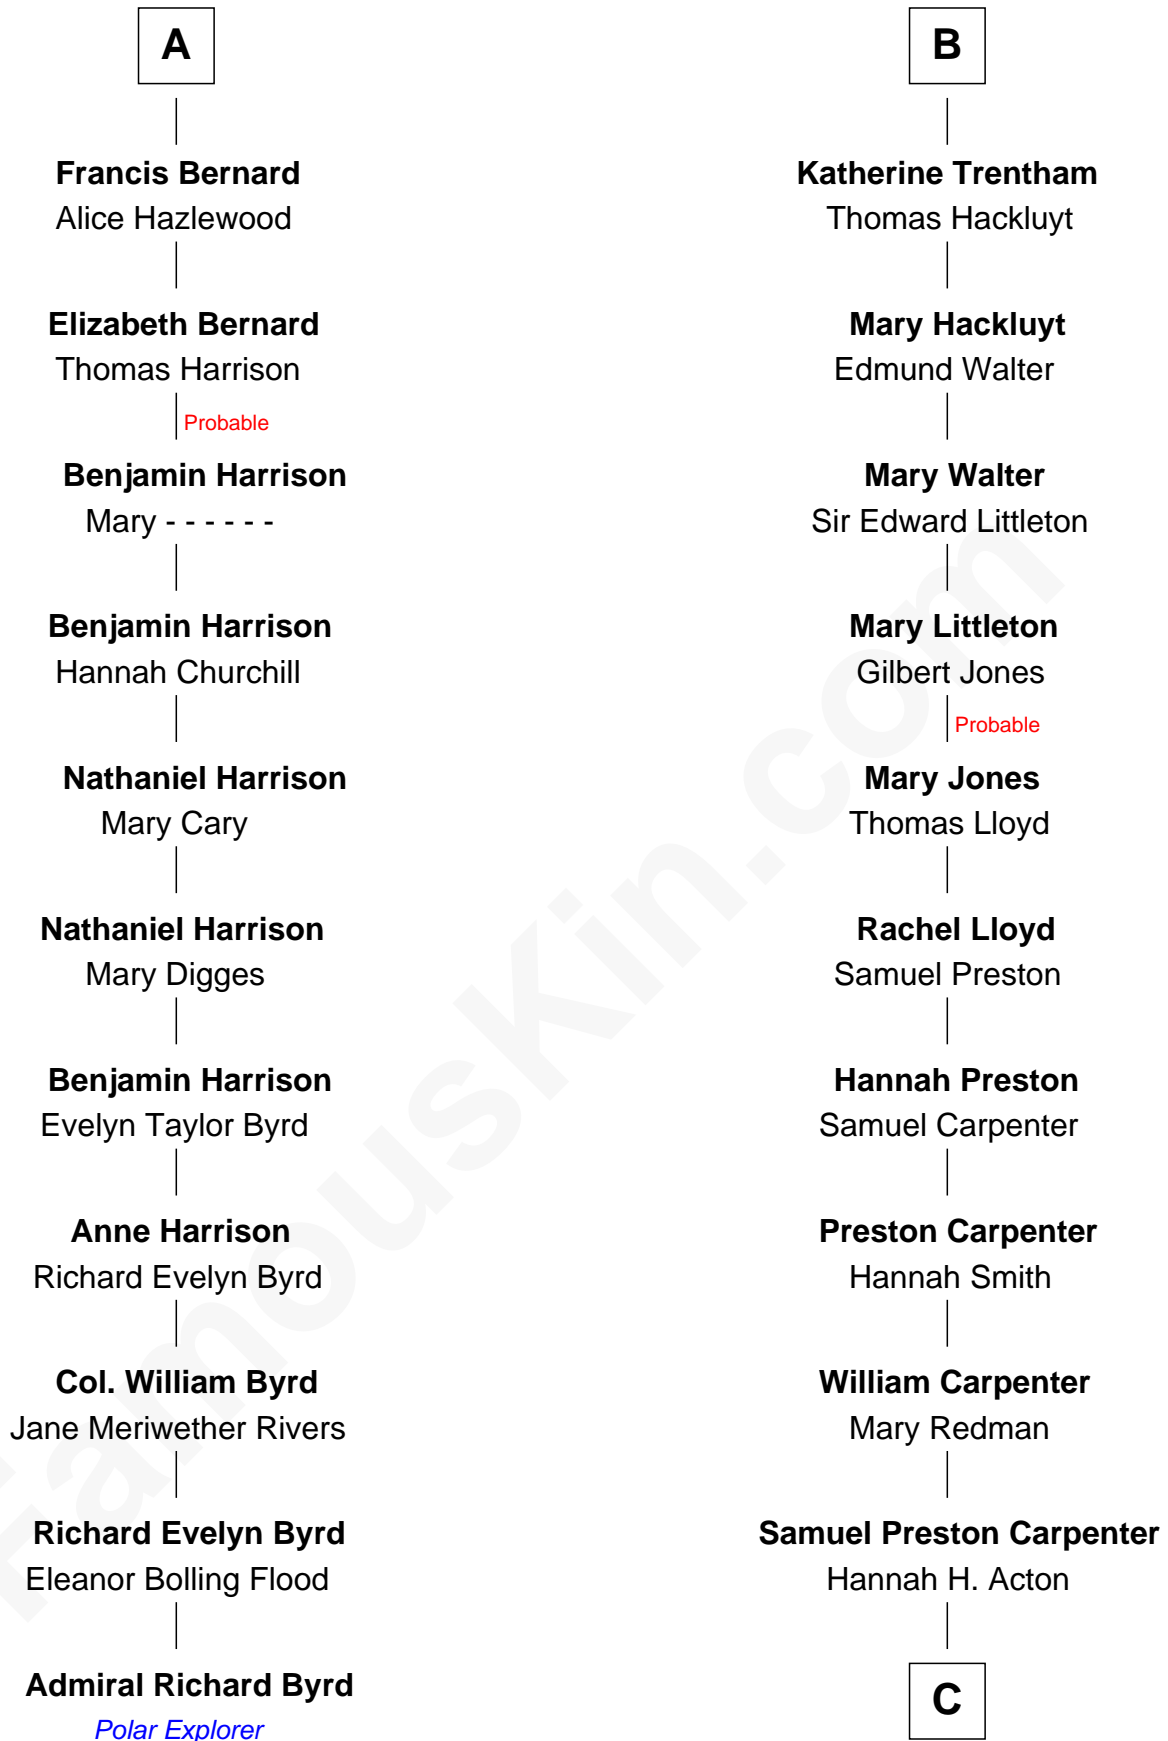

FamousKin.com
Relationship Chart of
Admiral Richard Byrd
Polar Explorer

17th cousin 4 times removed of
Christopher Reeve
Movie Actor

C

Sarah Wyatt Carpenter

Richard Henry Reeve

Augustus Henry Reeve

Margaretta Willis Baldwin