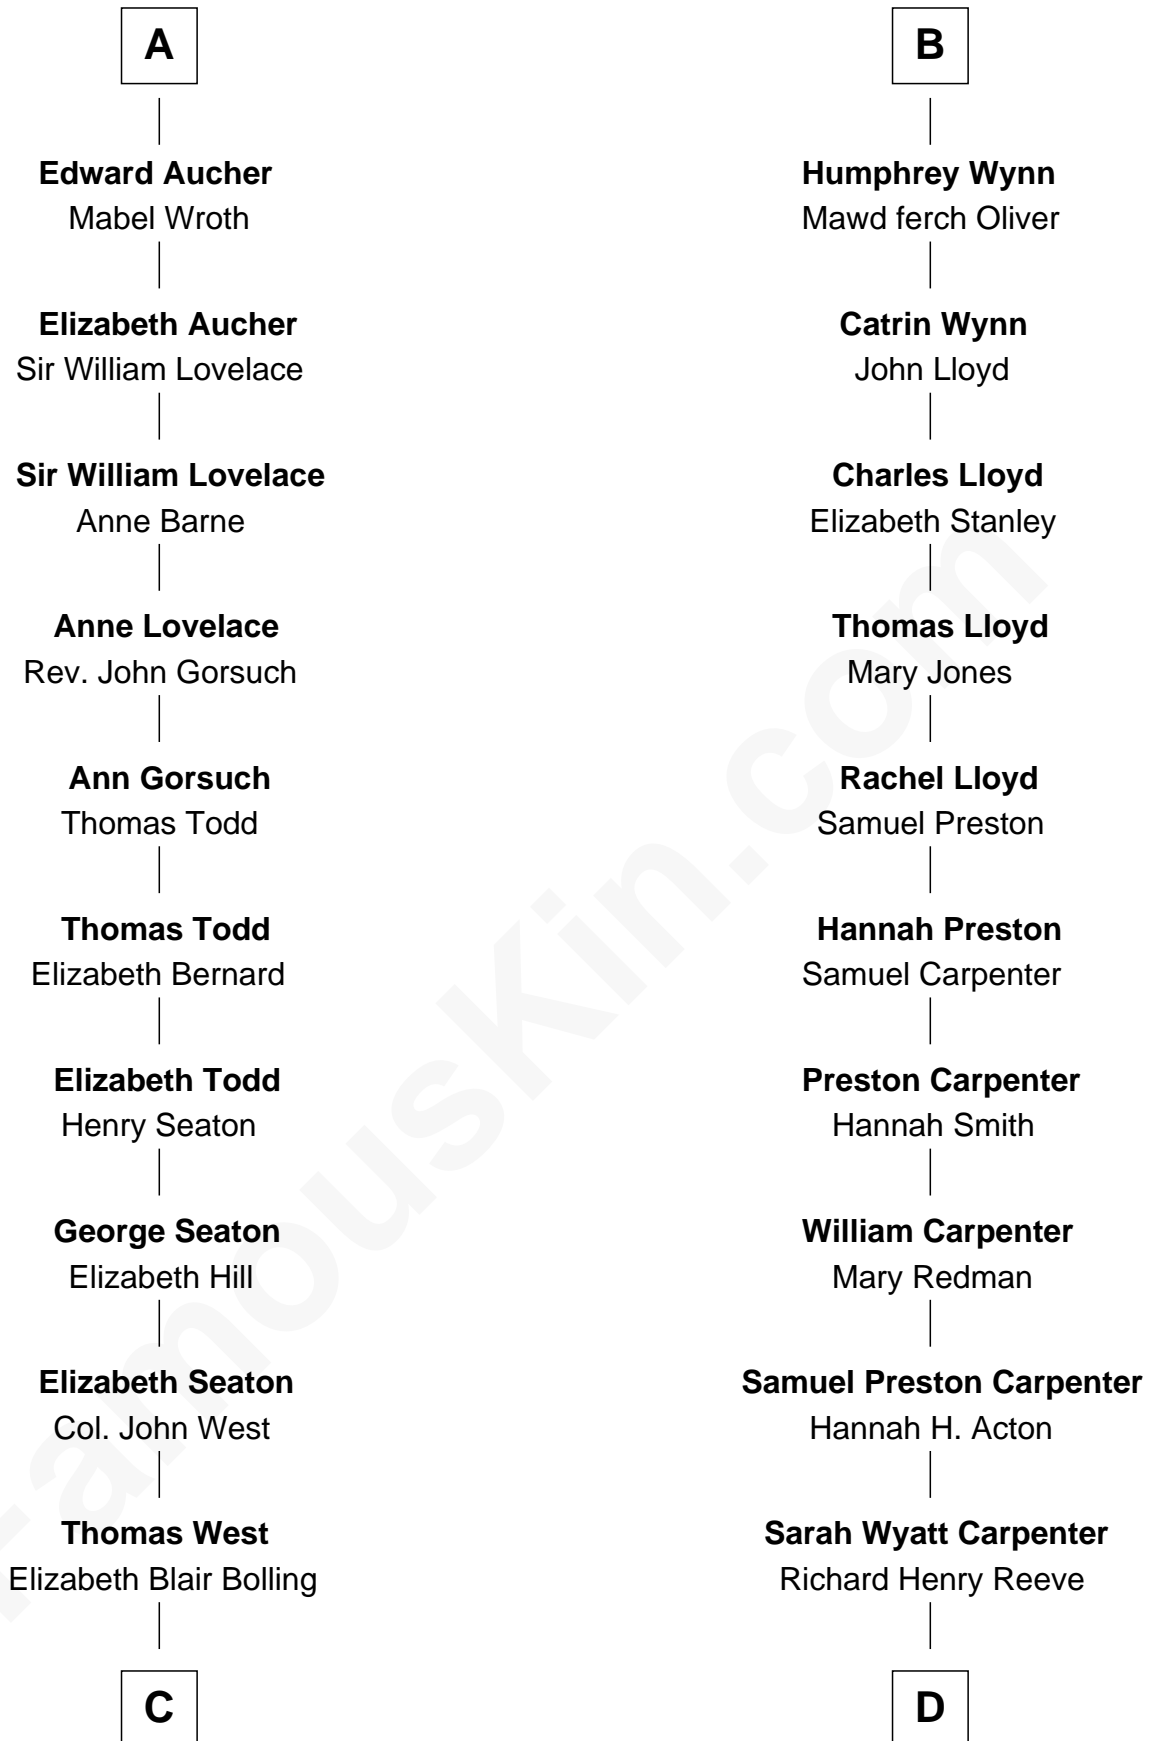

**FamousKin.com**  
**Relationship Chart of**  
**Admiral Richard Byrd**  
*Polar Explorer*

20th cousin 1 time removed of  
**Christopher Reeve**  
*Movie Actor*

**C**

**Eliza Bolling West**  
Dr. Joel Walker Flood

**Col. Henry De La Warr Flood**  
Mary Elizabeth Trent

**Joel Walker Flood**  
Ella Faulkner

**Eleanor Bolling Flood**  
Richard Evelyn Byrd

**Admiral Richard Byrd**  
*Polar Explorer*

**D**

**Augustus Henry Reeve**  
Margaretta Willis Baldwin