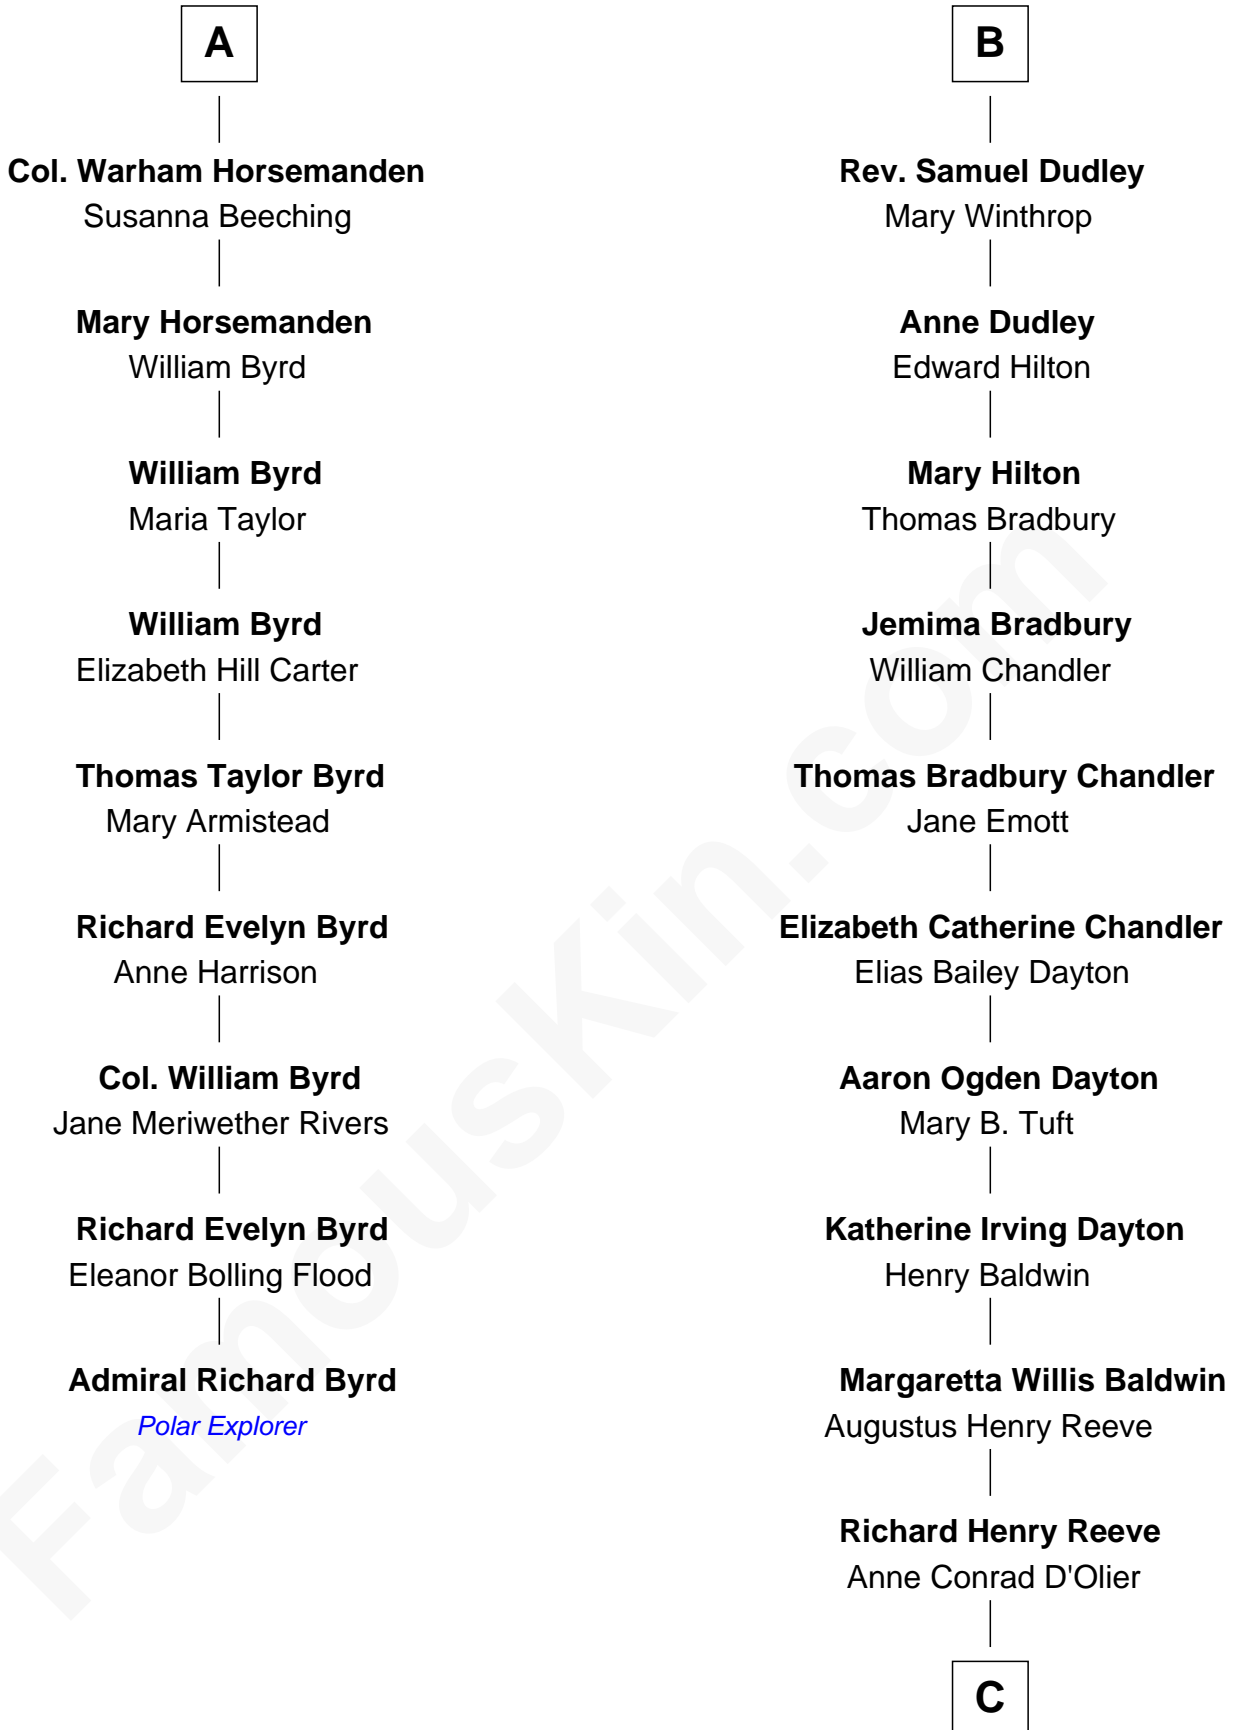

FamousKin.com
Relationship Chart of
Admiral Richard Byrd
Polar Explorer

15th cousin 3 times removed of
Christopher Reeve
Movie Actor

C

Franklin D'Olier Reeve

Barbara Pitney Lamb

Christopher Reeve

Movie Actor

FamousKin.com