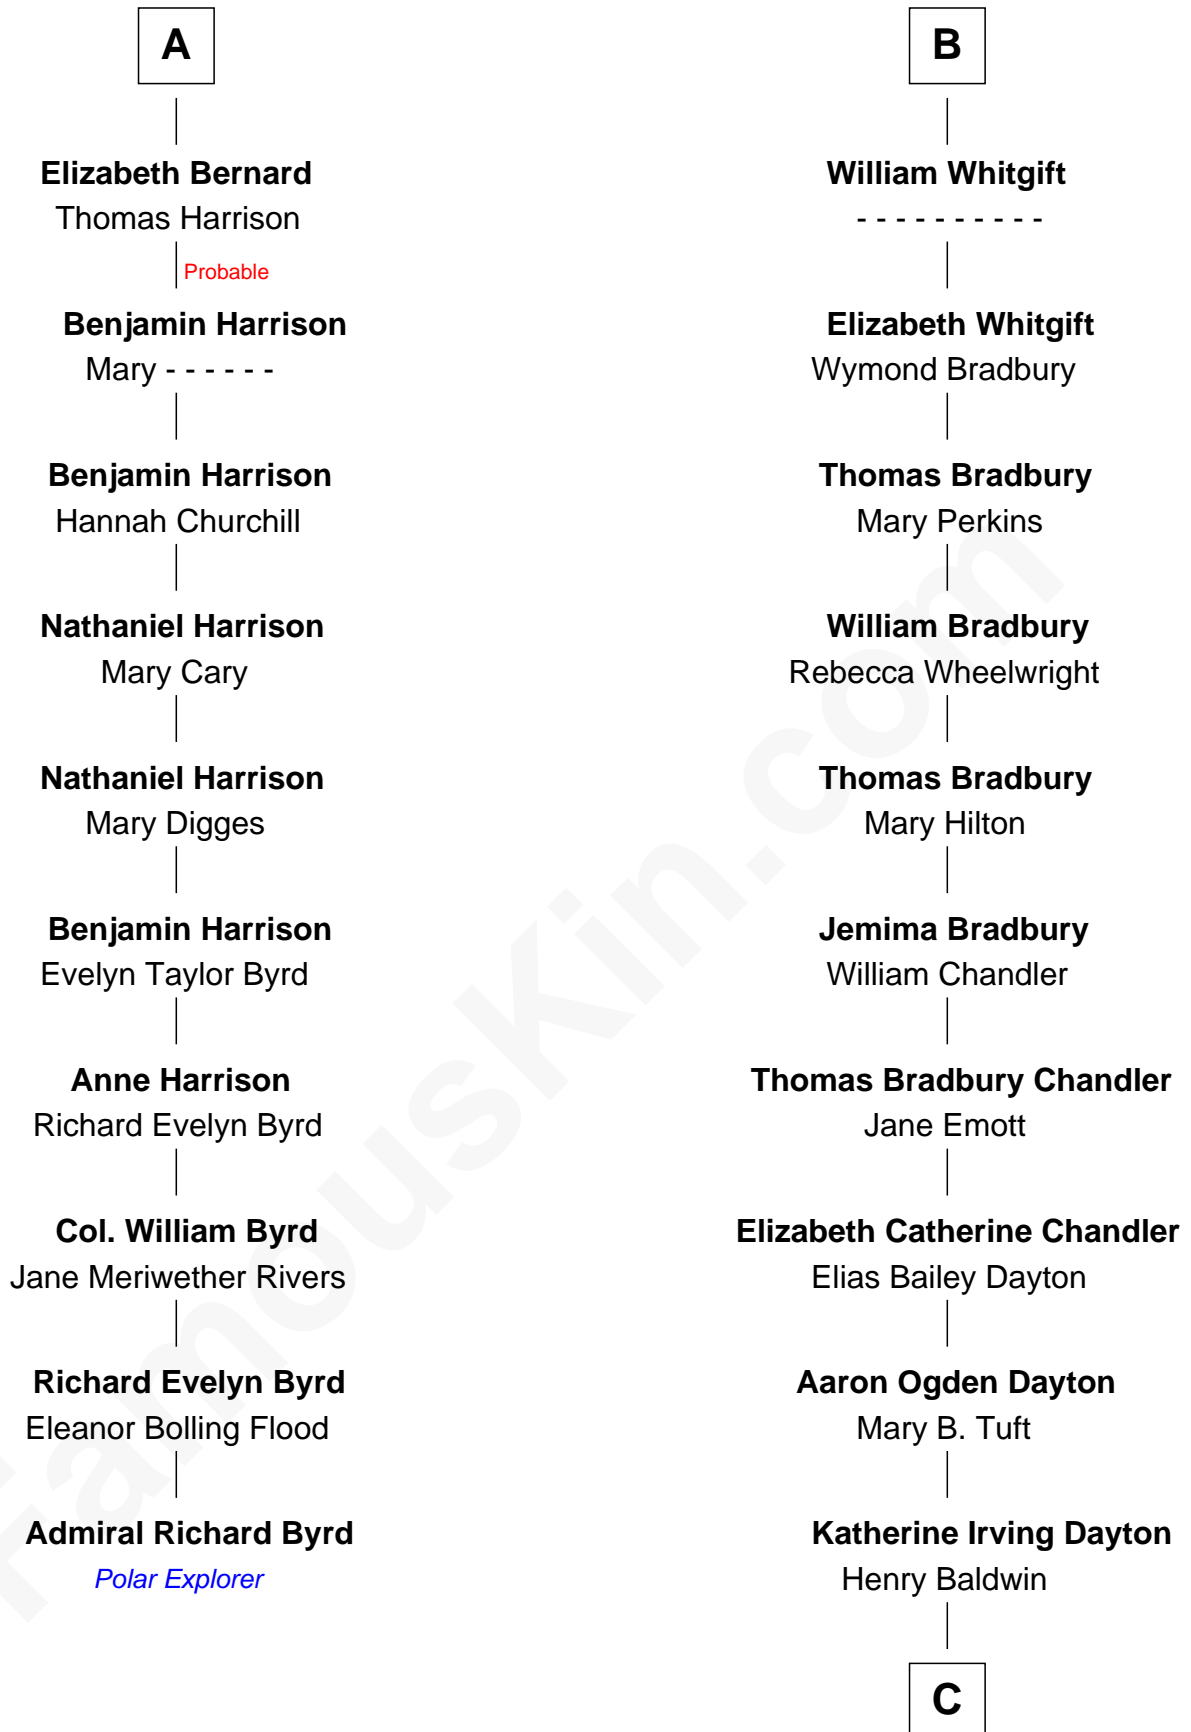

FamousKin.com
Relationship Chart of
Admiral Richard Byrd
Polar Explorer

16th cousin 4 times removed of
Christopher Reeve
Movie Actor

C

—
Margaretta Willis Baldwin

Augustus Henry Reeve

—
Richard Henry Reeve

Anne Conrad D'Olier

—
Franklin D'Olier Reeve

Barbara Pitney Lamb

—
Christopher Reeve

Movie Actor