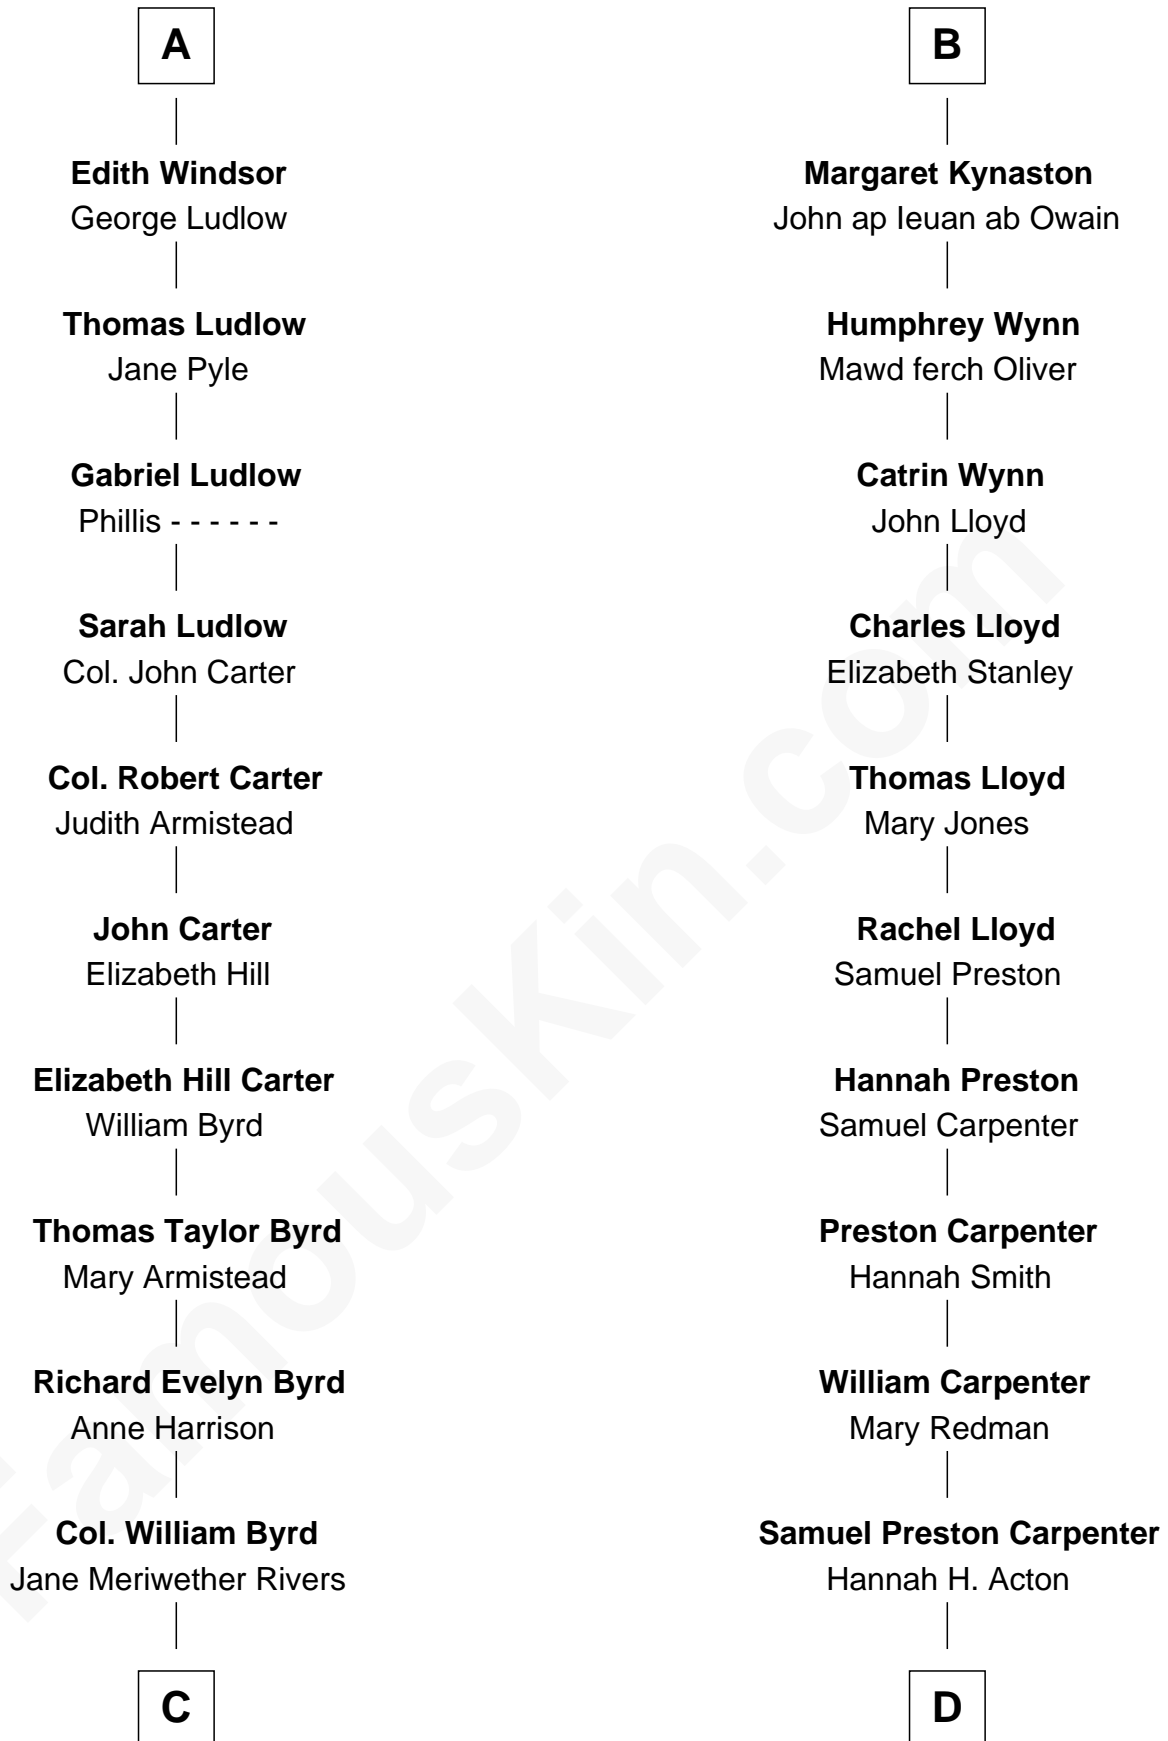

FamousKin.com
Relationship Chart of
Admiral Richard Byrd
Polar Explorer

18th cousin 3 times removed of
Christopher Reeve
Movie Actor

C

Richard Evelyn Byrd
Eleanor Bolling Flood

Admiral Richard Byrd
Polar Explorer