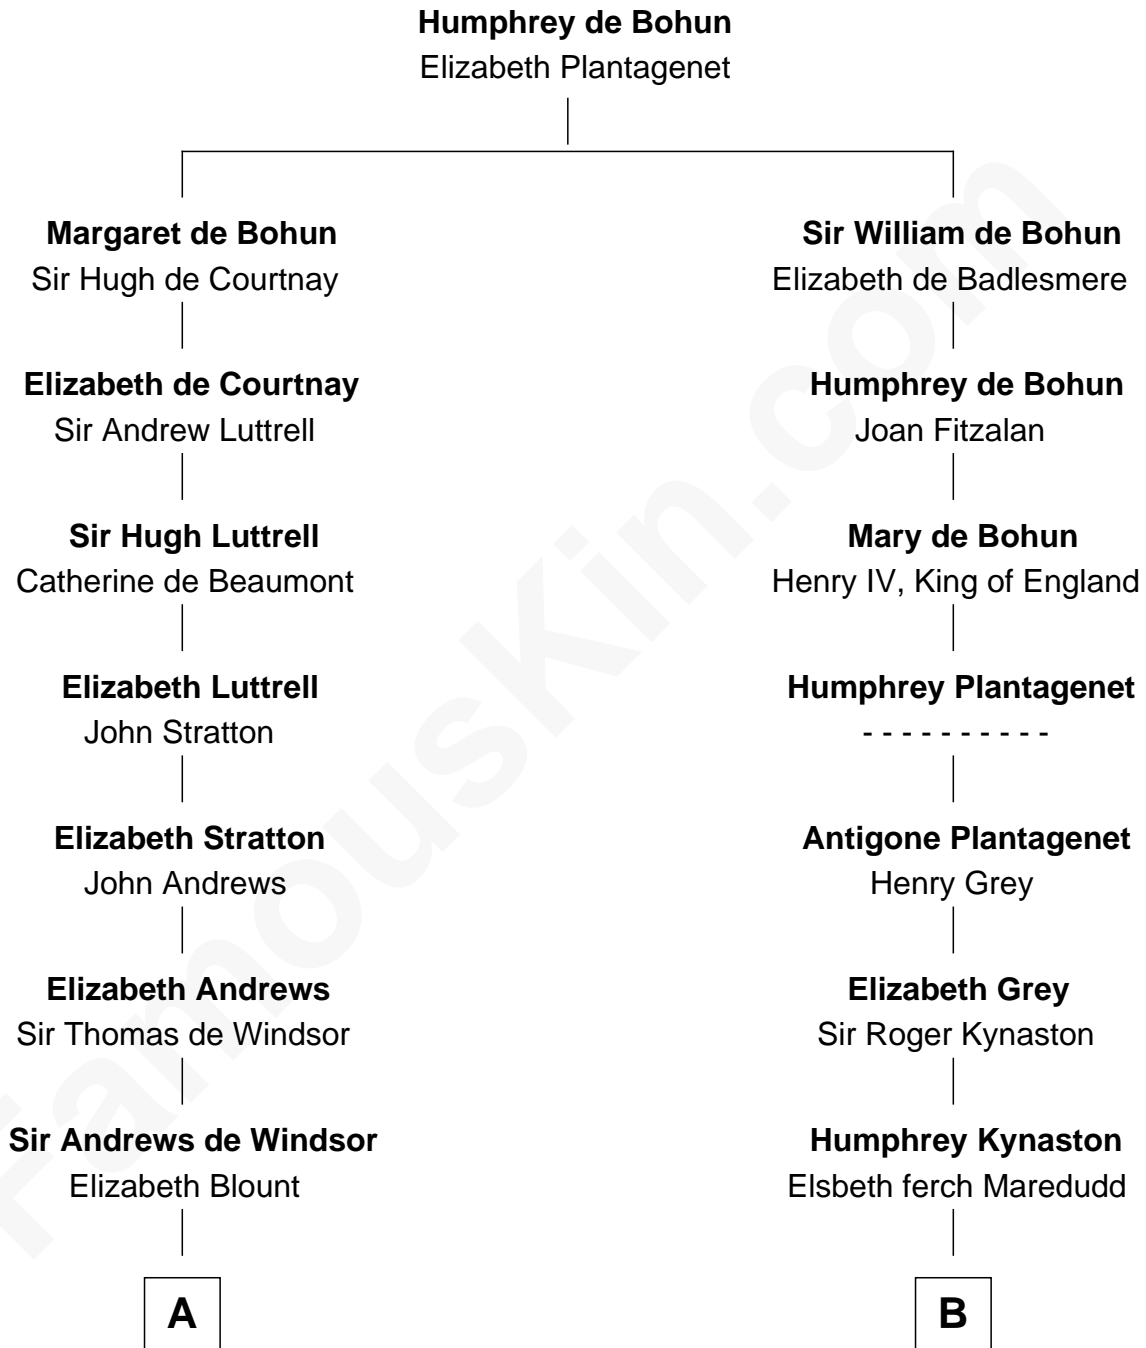

FamousKin.com
Relationship Chart of
Admiral Richard Byrd
Polar Explorer

18th cousin 3 times removed of
Christopher Reeve
Movie Actor

C

Richard Evelyn Byrd
Eleanor Bolling Flood

Admiral Richard Byrd
Polar Explorer

D

Sarah Wyatt Carpenter
Richard Henry Reeve

Augustus Henry Reeve
Margaretta Willis Baldwin

Richard Henry Reeve
Anne Conrad D'Olier

Franklin D'Olier Reeve
Barbara Pitney Lamb

Christopher Reeve
Movie Actor

FamousKin.com