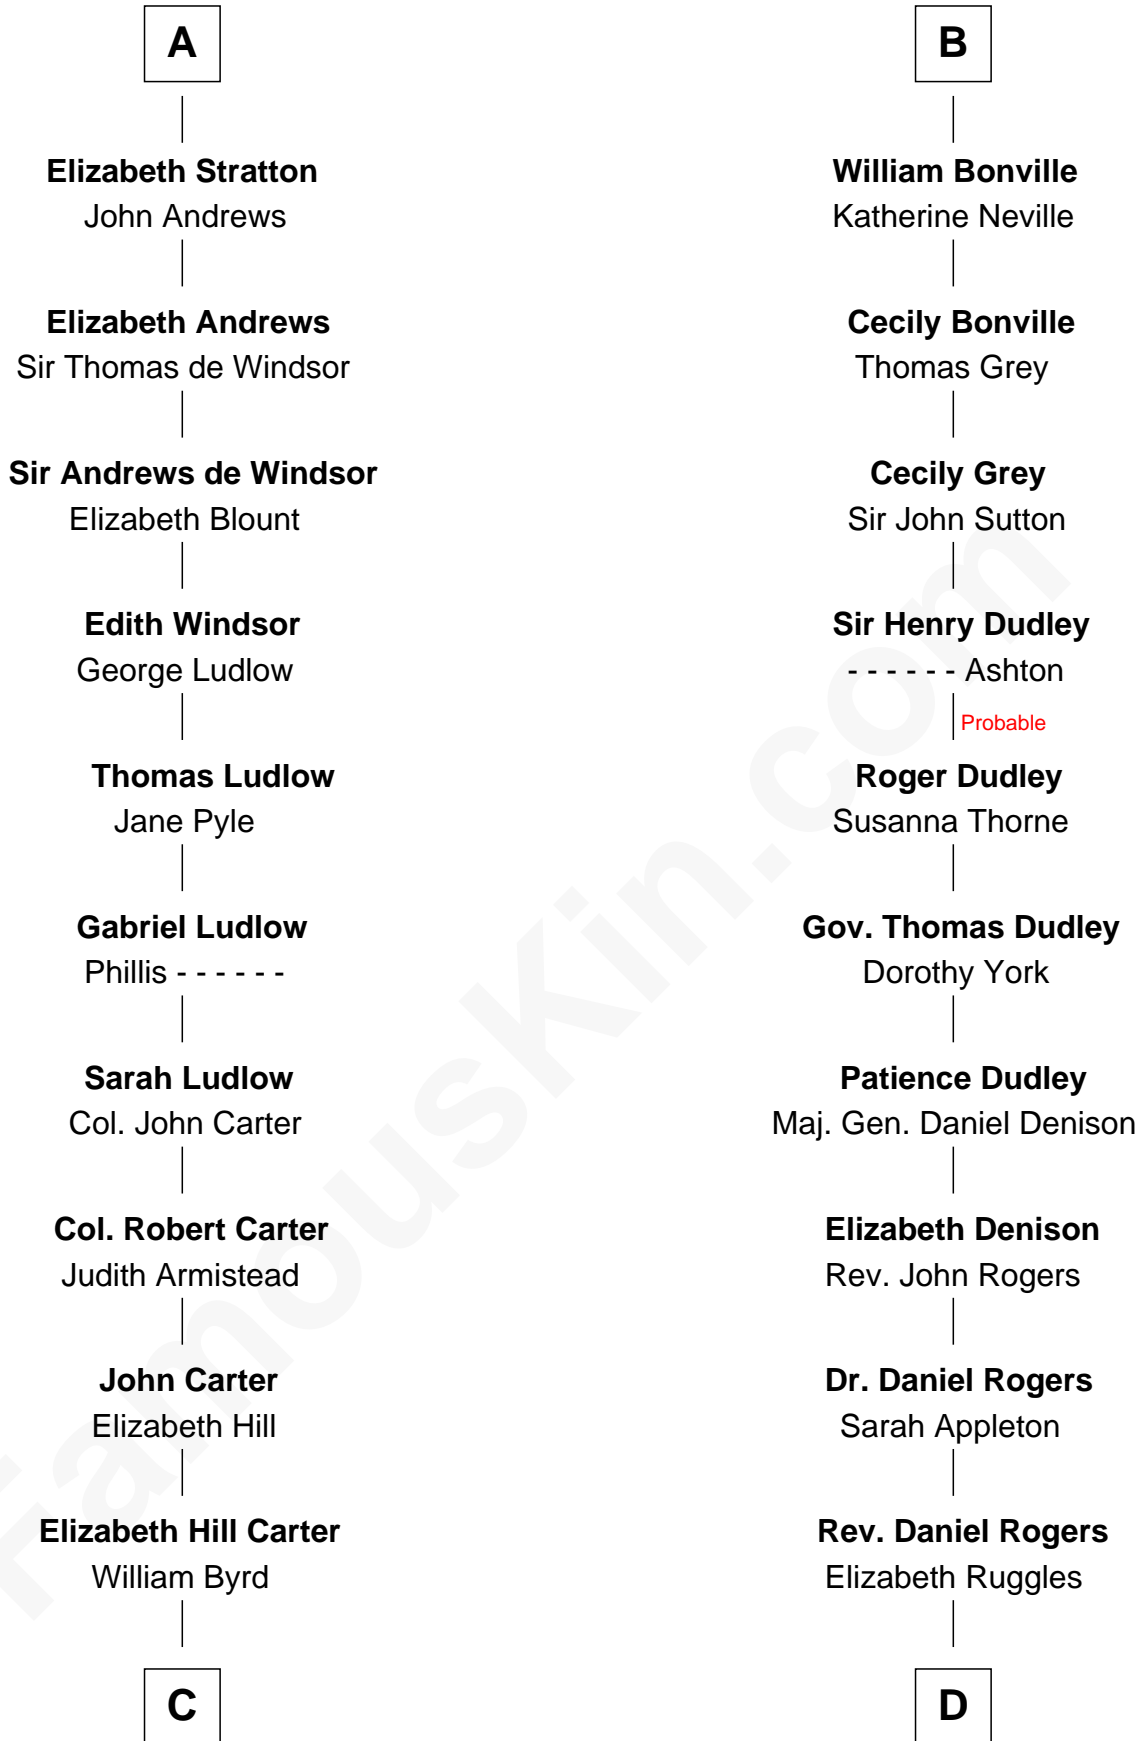

FamousKin.com
Relationship Chart of
Admiral Richard Byrd

Polar Explorer

20th cousin 1 time removed of

Colonel Robert Gould Shaw

U.S. Civil War leader of film "Glory" fame

Sir Humphrey de Bohun

Maud of Eu

Sir Humphrey de Bohun

Eleanor de Braiose

Humphrey de Bohun

Maud de Fiennes

Humphrey de Bohun

Elizabeth Plantagenet

Margaret de Bohun

Sir Hugh de Courtnay

Elizabeth de Courtnay

Maud de Verdun

Sir John de Grey

Sir Roger de Grey

Elizabeth de Hastings

Sir Reynold de Grey

Eleanor le Strange

Sir Reynold Grey

Margaret de Ros

Margaret Grey

Sir William Bonville

William Bonville

Elizabeth Harington

B

C

Thomas Taylor Byrd

Mary Armistead