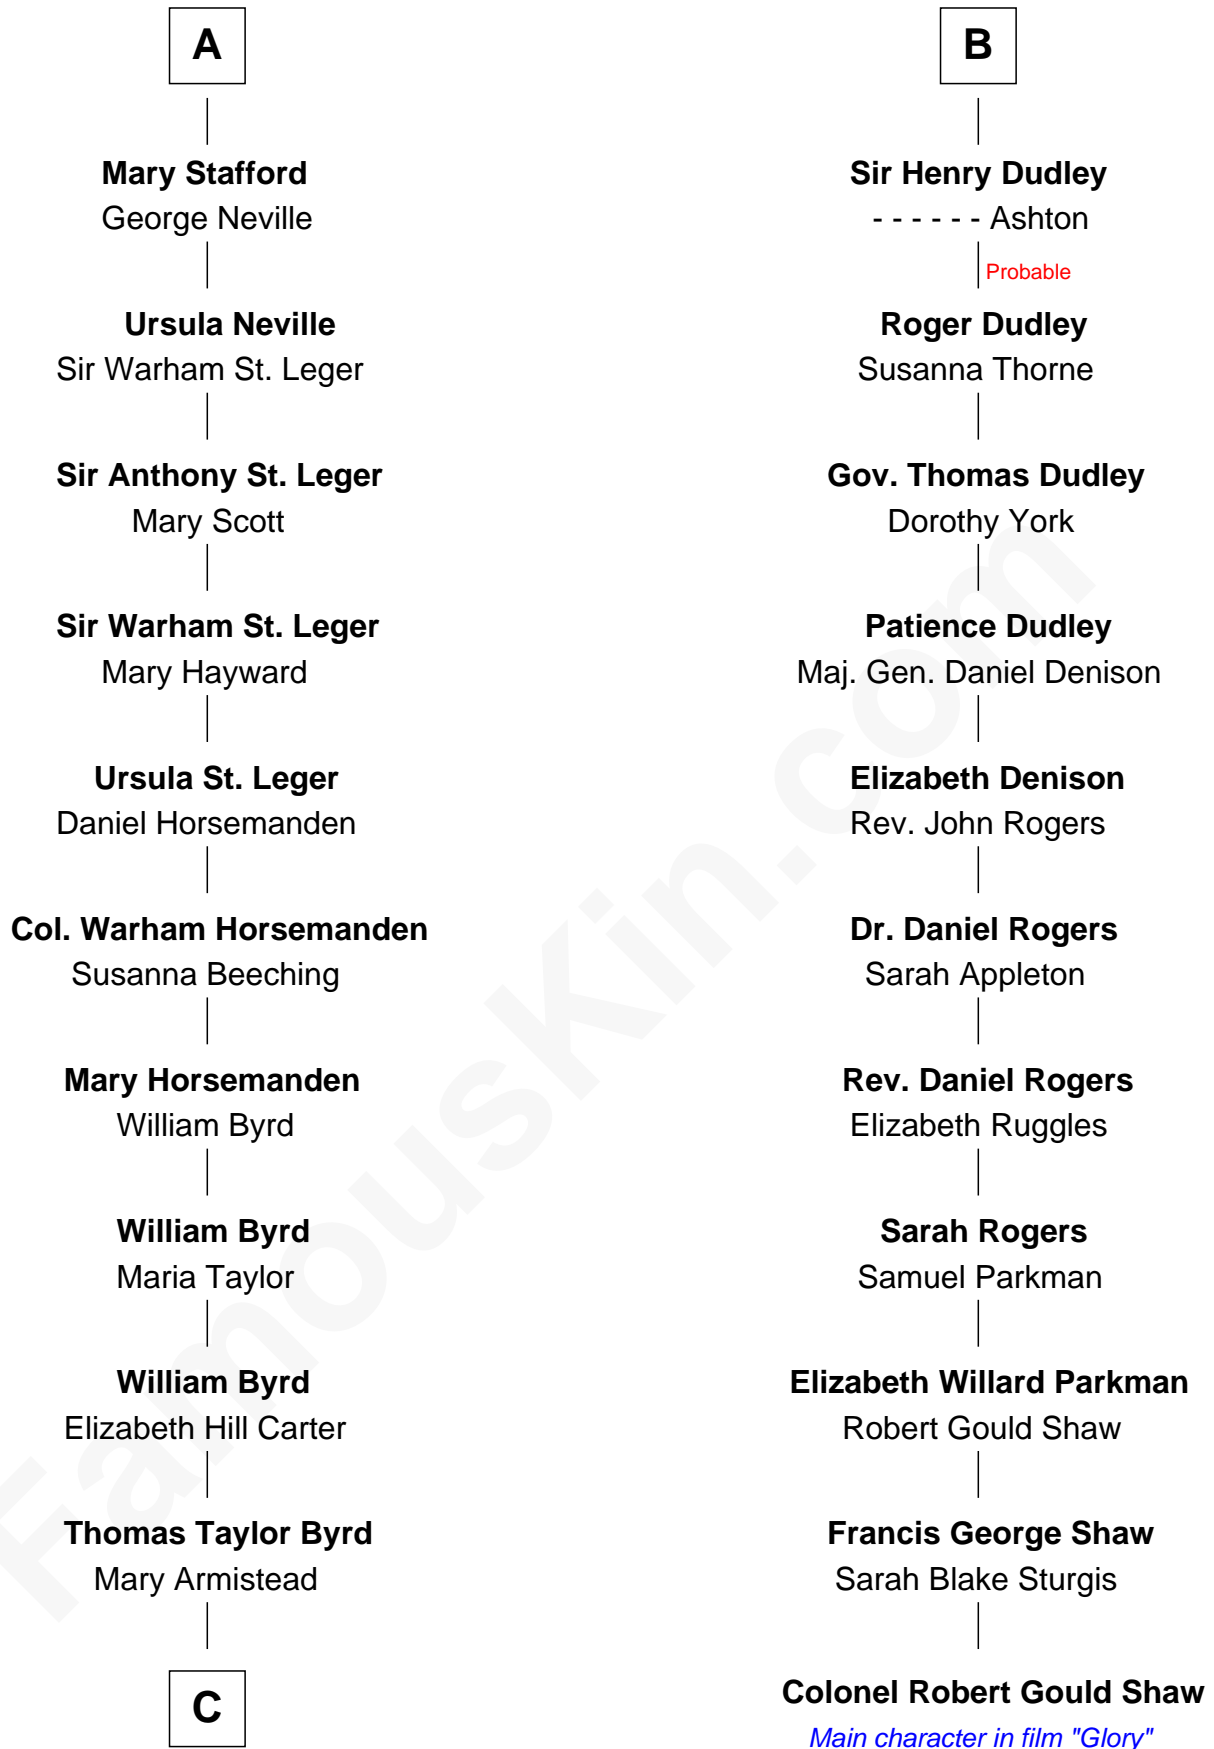

### Admiral Richard Byrd

*Polar Explorer*

17th cousin 3 times removed of

### Colonel Robert Gould Shaw

*U.S. Civil War leader of film "Glory" fame*

**Henry Plantagenet**  
Maud de Chaworth

**Mary Plantagenet**  
Henry de Percy

**Sir Henry Percy**  
Margaret de Neville

**Sir Henry Percy**  
Elizabeth Mortimer

**Sir Henry Percy**  
Eleanor Neville

**Sir Henry Percy**  
Eleanor Poynings

**Henry Percy**  
Maud Herbert

**Eleanor Percy**  
Edward Stafford

**A**

**Eleanor Plantagenet**  
Richard Fitzalan

**Alice Fitzalan**  
Sir Thomas de Holand

**Eleanor Holand**  
Edward Cherleton

**Joyce Cherleton**  
Sir John Tiptoft

**Joyce Tiptoft**  
Sir Edmund Sutton

**Sir Edward Sutton**  
Cecily Willoughby

**Sir John Sutton**  
Cecily Grey

**B**

**C**

Richard Evelyn Byrd